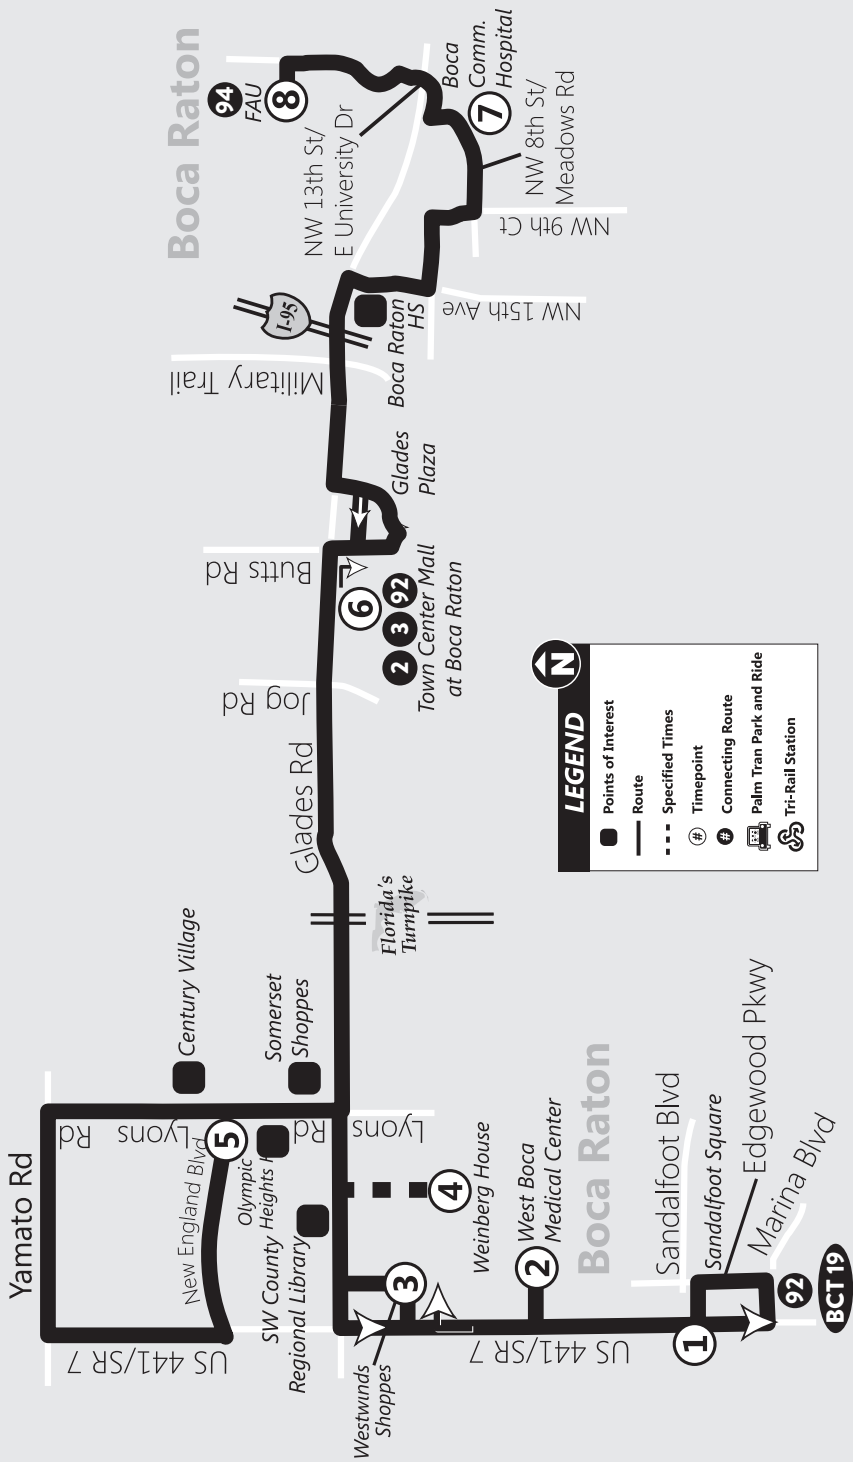

SOUTH COUNTY

ROUTE 91 Ruta 91 / Route 91

Via Glades Rd. - Sandalfoot Square to Florida Atlantic University

- Sandalfoot Square
- West Boca Medical Center
- Westwinds Shoppes
- SW County Regional Library
- Olympic Heights HS
- Century Village
- Somerset Shoppes
- Town Center Mall
- Glades Plaza
- Boca High School
- Boca Community Hospital
- FAU

91 Eastbound Este / Lès

Weekday / Semana / Lasèmèn

p.m. times are shown in **bold**
 Los horarios de p.m. se muestran en **negrilla**
 Lè nan apremidi yo prezante an **fonse**

①	②	③	④	⑤	⑥	⑦	⑧
Sandalfoot Square <i>Bus Stop #8350</i>	West Boca Medical Center <i>Bus Stop #8343</i>	Westwinds Shopping Center <i>Bus Stop #8363</i>	Weinberg House <i>Bus Stop #8389</i>	Lyons & New England <i>Bus Stop #8142</i>	Town Center Mall <i>Bus Stop #746</i>	Boca Hospital <i>Bus Stop #8315</i>	Florida Atlantic University <i>Bus Stop #1134</i>
					6:00	6:09	6:15
5:47	5:57	6:01		6:14	6:37	6:47	6:53
6:36	6:50	6:54		7:11	7:37	7:47	7:53
7:42	7:56	8:00		8:17	8:43	8:53	8:59
8:42	8:56	9:00		9:17	9:43	9:53	9:59
9:42	9:54	9:58	10:03	10:18	10:42	10:51	10:57
10:42	10:54	10:58	11:03	11:18	11:42	11:51	11:57
11:42	11:54	11:58		12:15	12:42	12:51	12:57
12:42	12:54	12:58	1:03	1:18	1:42	1:51	1:57
1:42	1:54	1:58		2:15	2:42	2:51	2:57
2:42	2:54	2:58		3:15	3:42	3:51	3:57
3:42	3:55	3:59		4:17	4:44	4:54	5:00
4:42	5:00	5:04	5:09	5:24	5:47	5:57	6:03
5:47	6:00	6:04		6:22	6:49	6:59	7:05
6:47	6:59	7:03		7:19	7:43	7:53	7:59
7:42	7:54	7:58		8:14	8:38	8:48	8:54