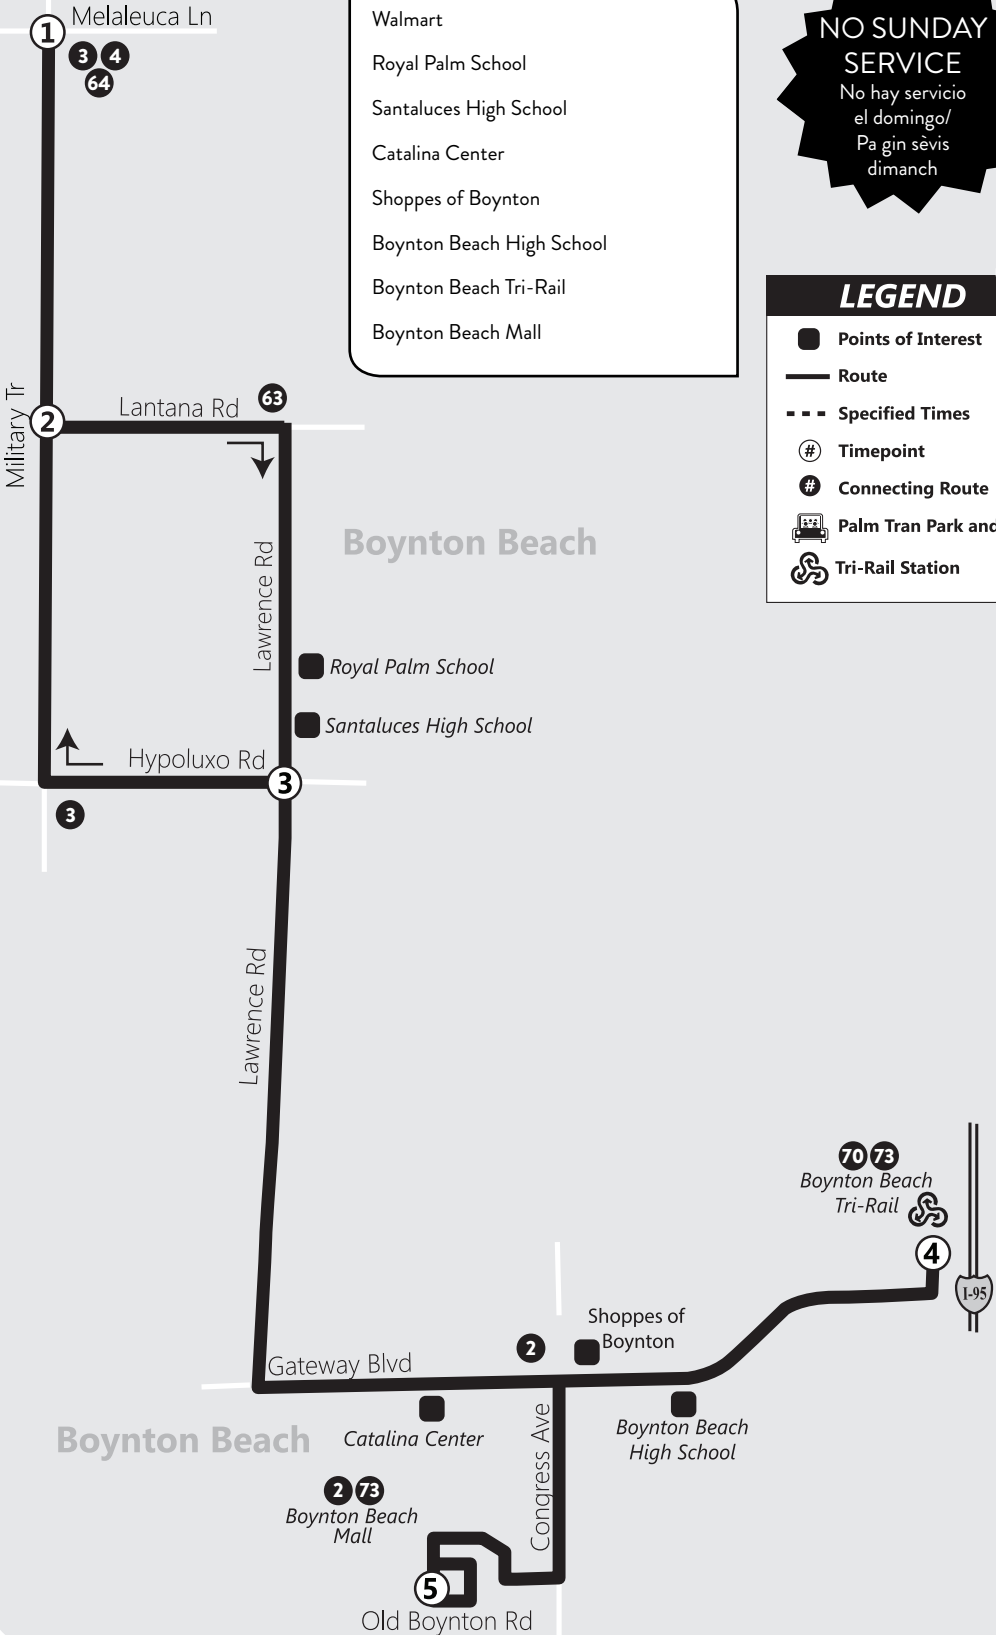

SOUTH COUNTY

71

ROUTE 71 Ruta 71 / Rout 71

Via Lawrence Rd. – Boynton Beach Crosstown

- Walmart
- Royal Palm School
- Santaluces High School
- Catalina Center
- Shoppes of Boynton
- Boynton Beach High School
- Boynton Beach Tri-Rail
- Boynton Beach Mall

NO SUNDAY SERVICE

No hay servicio el domingo/
Pa gin sevis dimanch

LEGEND

- Points of Interest
- Route
- Specified Times
- Timepoint
- Connecting Route
- Palm Tran Park and Ride
- Tri-Rail Station