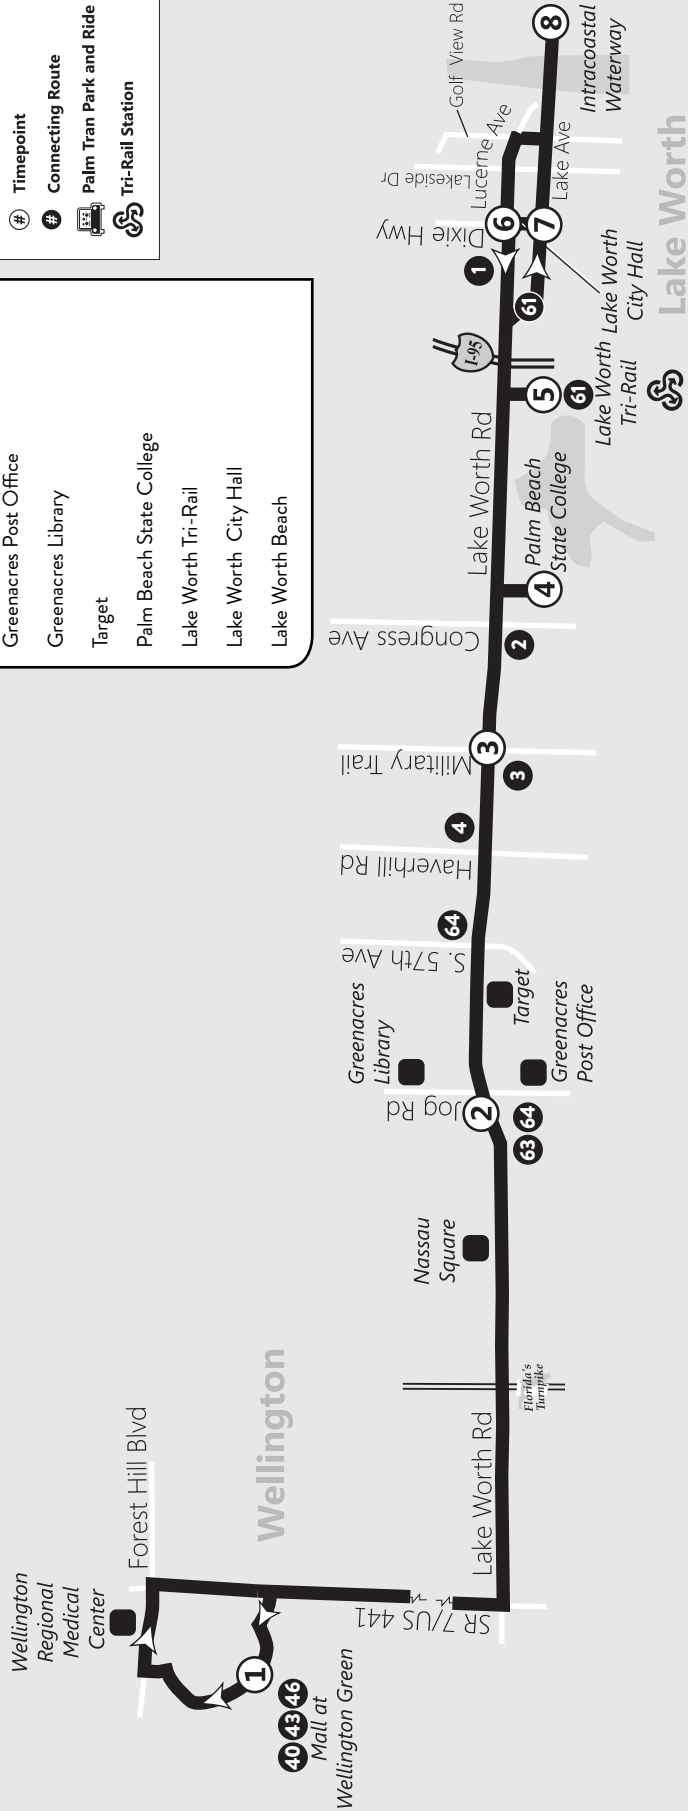

CENTRAL COUNTY

ROUTE 62 Ruta 62 / Rout 62

Via Lake Worth Rd. — Wellington to Lake Worth Beach

62

LEGEND

- Points of Interest
- Route
- Specified Times
- Timepoint
- Connecting Route
- Palm Tran Park and Ride
- Tri-Rail Station

Mall at Wellington Green
Wellington Regional Medical Center
Nassau Square
Greenacres Post Office
Greenacres Library
Target
Palm Beach State College
Lake Worth Tri-Rail
Lake Worth City Hall
Lake Worth Beach

TAKE THE BEACH BUS!

Route 62 goes to
Lake Worth Beach
7 days a week!

Route 62 connects to:

- ① ② ③ ④ ④0 ④3
④6 ⑤2 ⑥1 ⑥3 ⑥4

62 Eastbound Este / Lès

Saturday / Sábado / Samdi

p.m. times are shown in **bold**
 Los horarios de p.m. se muestran en **negrilla**
 Lè nan apre midi yo prezante an **fonse**

**Don't want to stress about beach parking?
Let Palm Tran take you there!**

Palm Tran offers free park and ride locations. Park your car at Florida's Turnpike interchange at Lake Worth Road or Lake Worth Tri-Rail and hop on Route 62