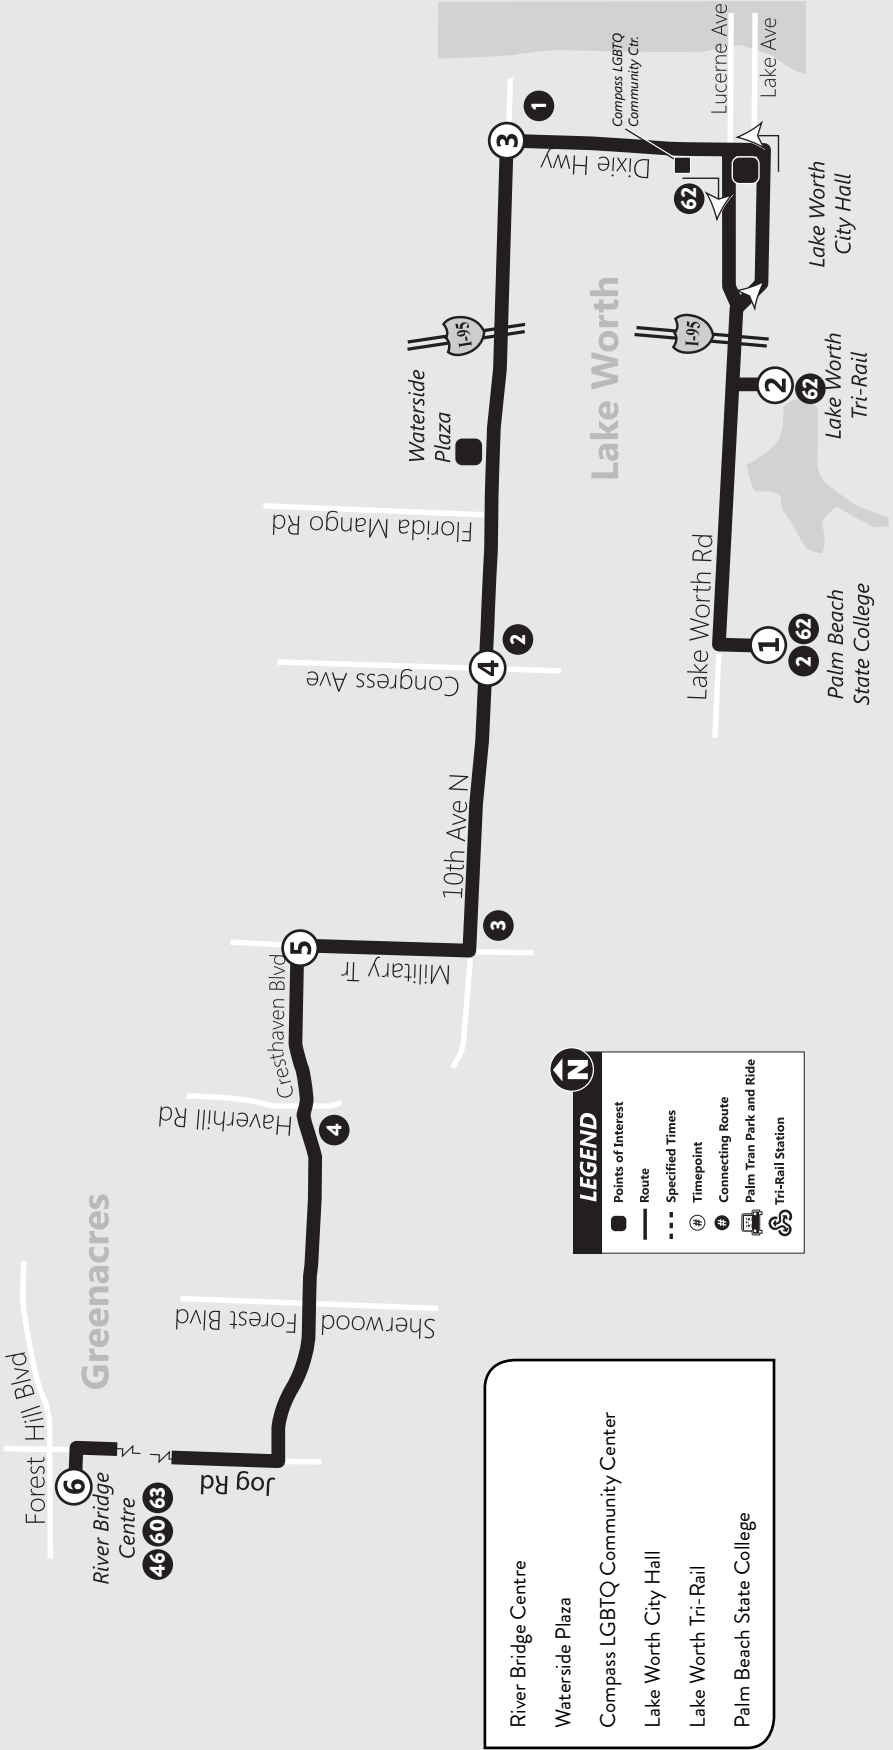

61

ROUTE 61 Ruta 61 / Rout 61

Via Cresthaven and 10th Ave. North - Greenacres to Lake Worth

CENTRAL COUNTY

61

Westbound Oeste / Louès

Weekday / Semana / Lasémèn

p.m. times are shown in **bold**Los horarios de p.m. se muestran en **negrilla**Lè nan apre midi yo prezante an **fonse**

① Palm Beach State Lake Worth Bus Stop #5905	② Lake Worth Tri-Rail Bus Stop #5969	③ 10th Ave N & Dixie Bus Stop #5716	④ 10th Ave N & Congress Bus Stop #5726	⑤ Cresthaven & Military Bus Stop #5733	⑥ River Bridge Centre Bus Stop #1472
6:15	6:21	6:28	6:38	6:46	6:58
7:15	7:23	7:31	7:44	7:52	8:04
8:20	8:26	8:34	8:44	8:52	9:04
9:15	9:21	9:29	9:39	9:47	9:59
10:15	10:21	10:29	10:39	10:47	10:59
11:15	11:21	11:29	11:39	11:47	11:59
12:15	12:21	12:29	12:39	12:47	12:59
1:15	1:21	1:29	1:39	1:47	1:59
2:15	2:21	2:29	2:39	2:47	2:59
3:15	3:21	3:29	3:40	3:48	4:02
4:15	4:21	4:29	4:43	4:53	5:07
5:15	5:21	5:29	5:43	5:53	6:07
6:20	6:26	6:33	6:43	6:50	7:02
7:15	7:21	7:28	7:38	7:45	7:57
8:10	8:16	8:23	8:31		

61

Westbound Oeste / Louès

Saturday / Sábado / Samdi

p.m. times are shown in **bold**Los horarios de p.m. se muestran en **negrilla**Lè nan apre midi yo prezante an **fonse**

① Palm Beach State Lake Worth Bus Stop #5905	② Lake Worth Tri-Rail Bus Stop #5969	③ 10th Ave N & Dixie Bus Stop #5716	④ 10th Ave N & Congress Bus Stop #5726	⑤ Cresthaven & Military Bus Stop #5733	⑥ River Bridge Centre Bus Stop #1472
7:15	7:20	7:28	7:36	7:42	7:52
8:15	8:20	8:28	8:36	8:42	8:52
9:15	9:20	9:28	9:36	9:42	9:52
10:15	10:20	10:29	10:39	10:46	10:58
11:15	11:20	11:29	11:39	11:46	11:58
12:15	12:20	12:29	12:39	12:46	12:58
1:15	1:20	1:29	1:39	1:46	1:58
2:15	2:20	2:29	2:39	2:46	2:58
3:15	3:20	3:29	3:39	3:46	3:58
4:15	4:20	4:29	4:39	4:46	4:58
5:15	5:20	5:29	5:39	5:46	5:58
6:15	6:20	6:28	6:36	6:43	6:55