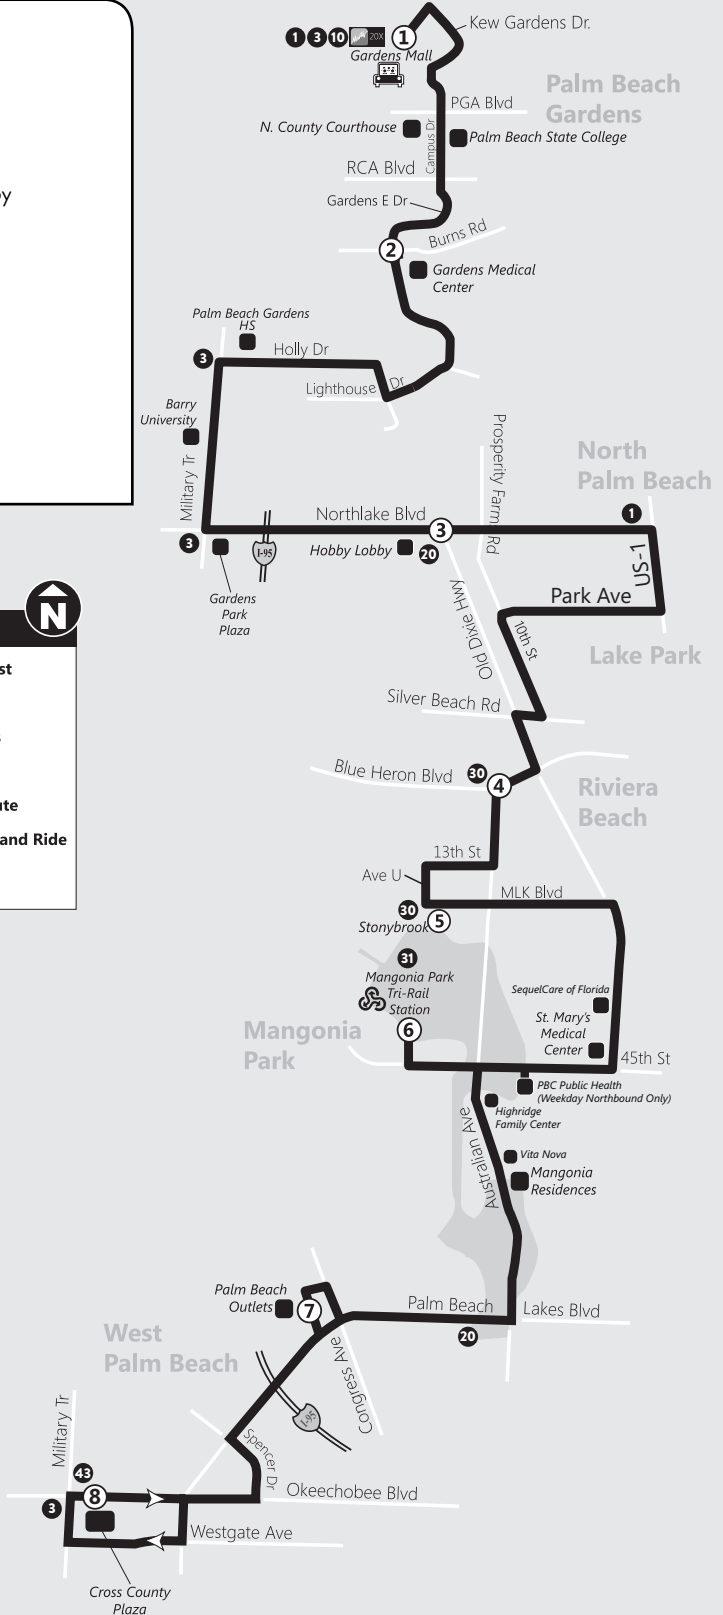

NORTH COUNTY

33

ROUTE 33 Ruta 33/ Rout 33

Via Gardens Dr., Australian Ave. and Palm Beach Lakes Blvd. —
Gardens Mall to Cross County Plaza

Gardens Mall

Palm Beach State College

Gardens Medical Center

Northlake Blvd Hobby Lobby

Mangonia Park Tri-Rail

Highridge Family Center

Mangonia Residences

Palm Beach Outlets

Cross County Plaza

LEGEND

- Points of Interest
- Route
- Specified Times
- Timepoint
- Connecting Route
- Palm Tran Park and Ride
- Tri-Rail Station

33

Southbound Sur/Sid

Weekday / Semana / Lasémèn

p.m. times are shown in **bold**Los horarios de p.m. se muestran en **negrilla**Lè nan apremiti yo prezante an **fonse**

① Gardens Mall Bus Stop #37	② Gardens Medical Center Bus Stop #2204	③ Northlake & Old Dixie Bus Stop #2236	④ Blue Heron & Australian Bus Stop #2256	⑤ Stonybrook Apartments Bus Stop #2544	⑥ Mangonia Park Tri-Rail Bus Stop #3075	⑦ Palm Beach Outlets Bus Stop #603	⑧ Cross County Plaza Bus Stop #3289
		5:30	5:44	5:49	6:02	6:16	6:30
5:55	6:01	6:17	6:33	6:38	6:51	7:05	7:19
6:45	6:51	7:10	7:26	7:32	7:45	8:02	8:22
7:30	7:36	7:55	8:11	8:17	8:30	8:47	9:07
8:30	8:36	8:55	9:11	9:17	9:30	9:47	10:07
9:30	9:36	9:55	10:11	10:17	10:30	10:47	11:04
10:30	10:36	10:55	11:11	11:17	11:30	11:47	12:04
11:30	11:36	11:55	12:11	12:17	12:30	12:47	1:04
12:30	12:36	12:55	1:11	1:17	1:30	1:47	2:04
1:30	1:36	1:55	2:11	2:17	2:30	2:47	3:04
2:20	2:26	2:49	3:07	3:13	3:26	3:45	4:04
3:20	3:26	3:49	4:07	4:13	4:26	4:45	5:04
4:10	4:16	4:39	4:57	5:03	5:16	5:35	5:54
5:10	5:16	5:39	5:57	6:03	6:16	6:35	6:54
6:10	6:16	6:33	6:47	6:53	7:06	7:20	7:34
7:10	7:16	7:33	7:47	7:53	8:06	8:20	8:34
8:10	8:16	8:33	8:47	8:53	9:06	9:20	9:34
9:10	9:16	9:31	9:45	9:50	10:01	10:12	