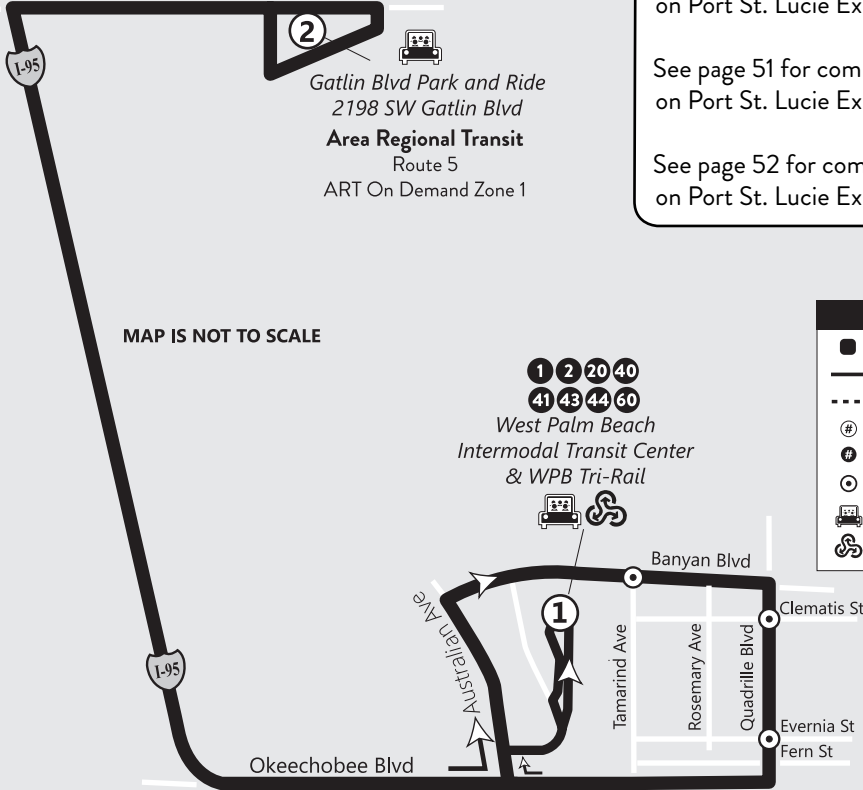

95X

Port St. Lucie Express

Port St. Lucie to West Palm Beach via I-95

Port St. Lucie

SW Gatlin Blvd

2

Gatlin Blvd Park and Ride
2198 SW Gatlin Blvd

Area Regional Transit
Route 5
ART On Demand Zone 1

See next page for complete information on Port St. Lucie Express

See page 51 for complete information on Port St. Lucie Express

See page 52 for complete information on Port St. Lucie Express

MAP IS NOT TO SCALE

West Palm Beach

95X

Northbound Norte / Nô Weekday / Semana / Lasémèn

p.m. times are shown in **bold**
Los horarios de p.m. se muestran en **negrilla**
Lê nan apremidi yo prezante an **fonse**

①	②
West Palm Beach Intermodal Transit Center Bus Stop #602	SW Gatlin Blvd Park and Ride Bus Stop #9501
5:15	6:10
5:40	6:35
5:15	6:25
5:50	6:55

95X

Southbound Sur/Sid Weekday / Semana / Lasémèn

p.m. times are shown in **bold**
Los horarios de p.m. se muestran en **negrilla**
Lê nan apremidi yo prezante an **fonse**

②	①
SW Gatlin Blvd Park and Ride Bus Stop #9501	West Palm Beach Intermodal Transit Center Bus Stop #602
6:20	7:25
6:45	7:50
6:35	7:30
7:05	8:00