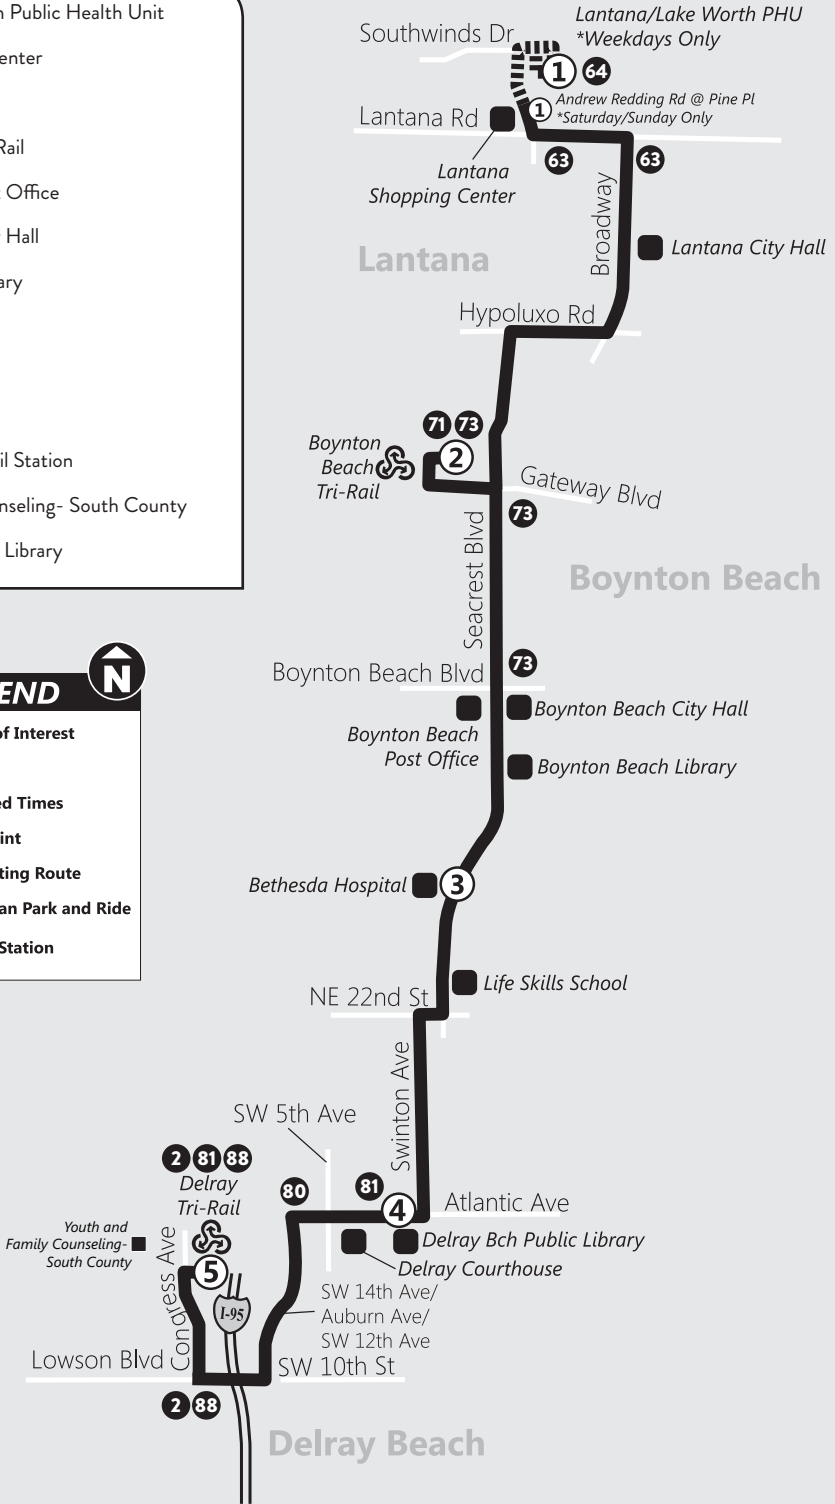

SOUTH COUNTY

70

ROUTE 70 Ruta 70 / Rout 70

Via Seacrest Blvd.—Lantana Rd. to Delray Beach Tri-Rail

- Lantana/ Lake Worth Public Health Unit
- Lantana Shopping Center
- Lantana City Hall
- Boynton Beach Tri-Rail
- Boynton Beach Post Office
- Boynton Beach City Hall
- Boynton Beach Library
- Bethesda Hospital
- Life Skills School
- Delray Courthouse
- Delray Beach Tri-Rail Station
- Youth & Family Counseling- South County
- Delray Beach Public Library

LEGEND

- **Points of Interest**
- **Route**
- **Specified Times**
- **Timepoint**
- **Connecting Route**
- **Palm Tran Park and Ride**
- **Tri-Rail Station**