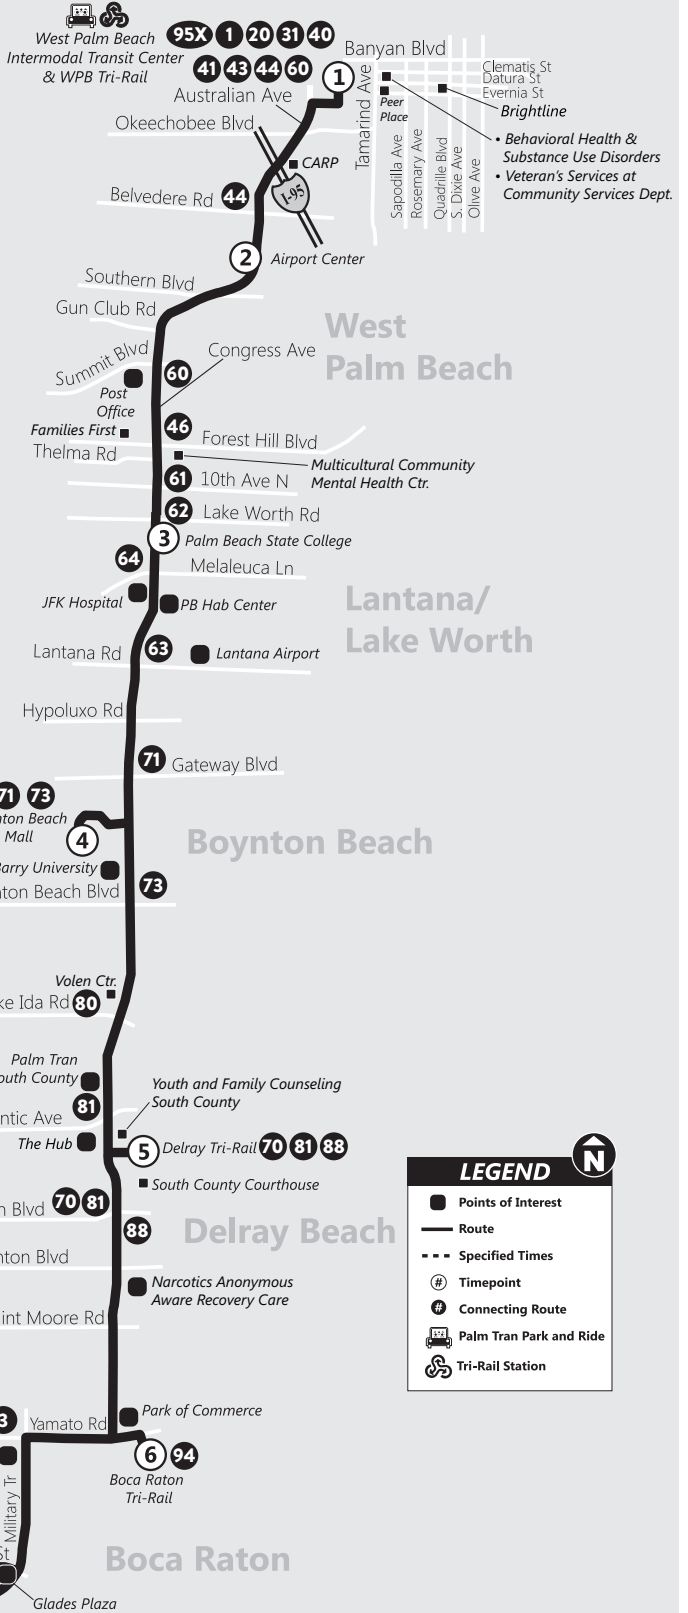

MAIN CORRIDOR

2

ROUTE 2 Ruta 2 / Rout 2

Via Congress Ave. — West Palm Beach To Boca Raton

WPB Tri-Rail

WPB Intermodal Transit Center & Palm Tran Park and Ride

Behavioral Health & Substance Use Disorders/ Veteran's Services at Community Services Dept.

Peer Place

Airport Center

Summit Post Office

Families First

Multicultural Community Mental Health Center

Palm Beach State Lake Worth

JFK Hospital

PB Hab Center

Lantana Airport

Boynton Beach Mall

Barry University

Palm Tran South County Facility

Youth and Family Counseling- South County

Delray Tri-Rail

Narcotics Anonymous Aware Recovery Care

S. County Courthouse

Park of Commerce

Boca Raton Tri-Rail

Lynn University

Glades Plaza

Town Center Mall at Boca Raton