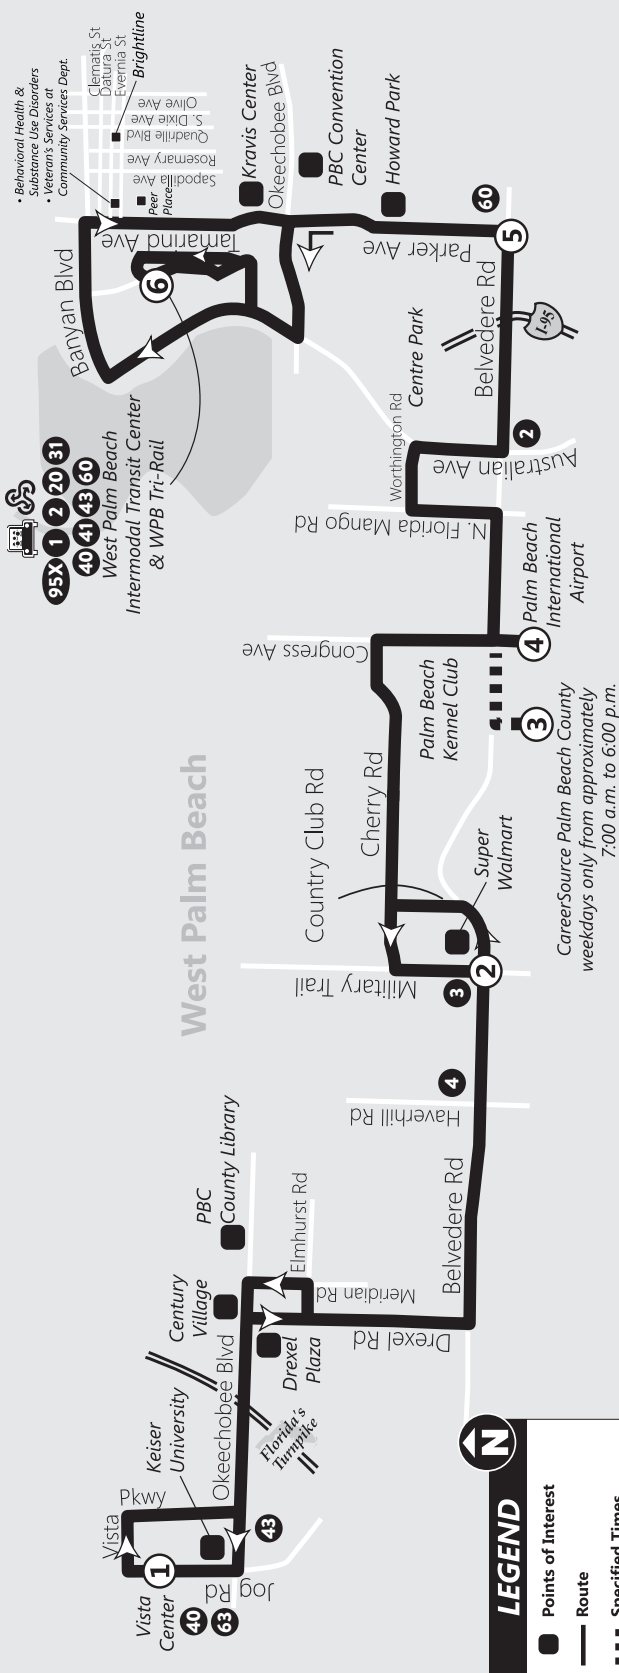

CENTRAL COUNTY

ROUTE 44 Ruta 44 / Route 44

Via Belvedere Rd. — West Palm Beach Crosstown

44

95X 1 2 20 31
40 41 43 60
West Palm Beach Intermodal Transit Center & WPB Tri-Rail

LEGEND

- Points of Interest
- Route
- - - Specified Times
- Ⓜ Timepoint
- Ⓝ Connecting Route
- 🚗 Palm Tran Park and Ride
- 🚆 Tri-Rail Station

Vista Center & Keiser University	Palm Beach Kennel Club	Center	Behavioral Health & Substance Use Disorders/ Veterans Services at Community Services Dept.
Drexel Plaza	PBIA	Kravis Center	Peer Place
Century Village	Centre Park	West Palm Beach Tri-Rail	Services at Community Services Dept.
PBC Library	Howard Park	WPB Intermodal Transit Center & Park and Ride	
Super Walmart	PBC Convention