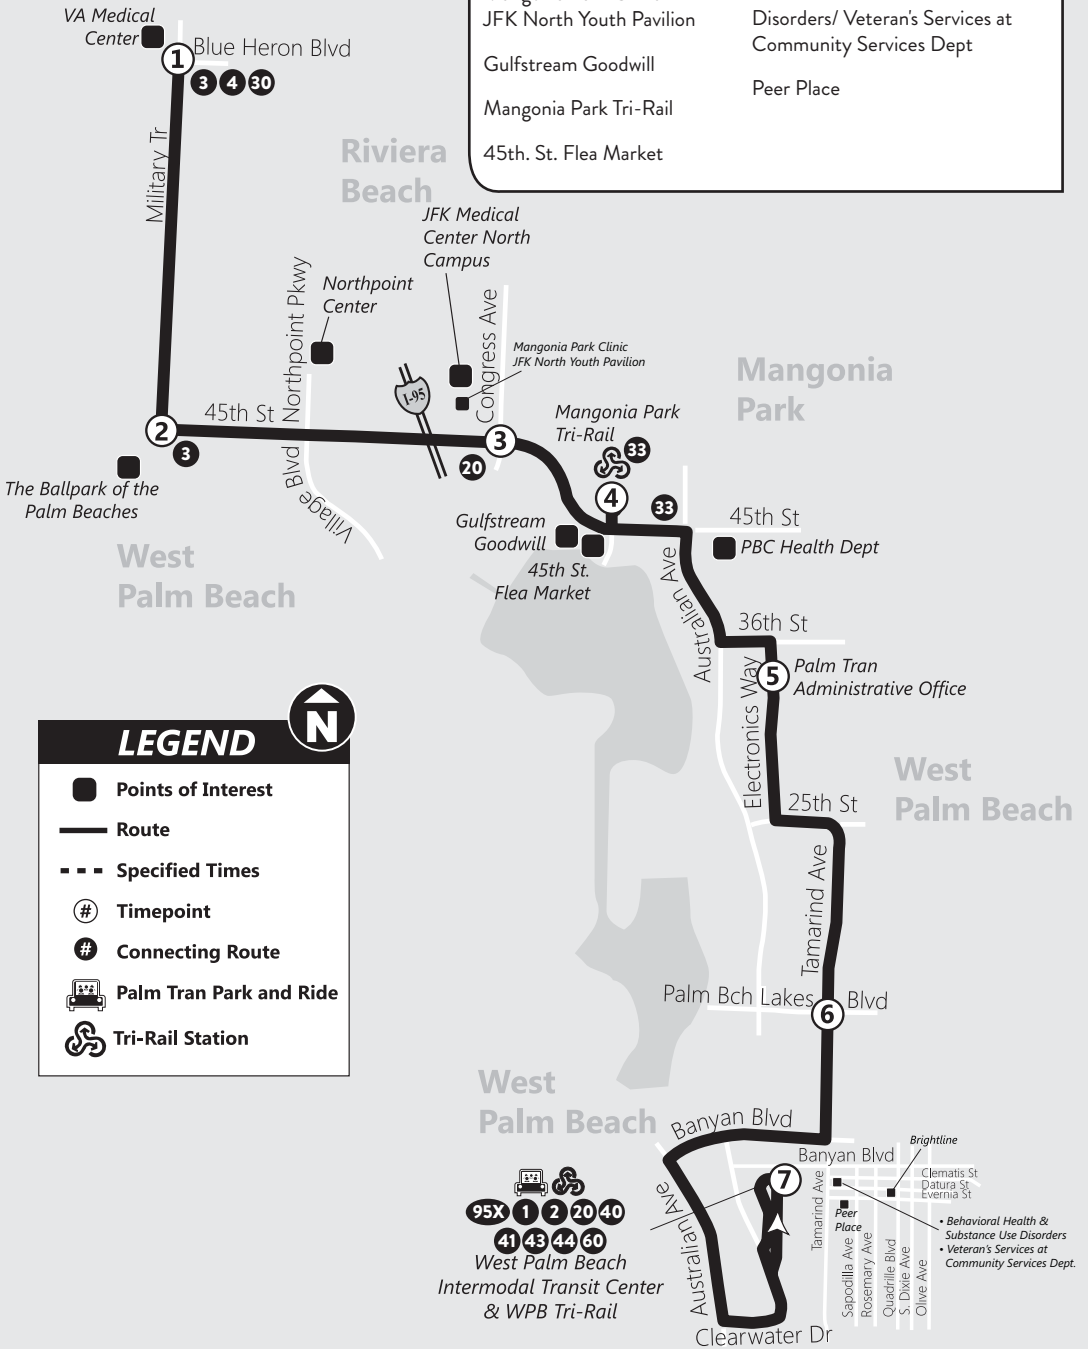

LEGEND

- Points of Interest
- Route
- Specified Times
- Timepoint
- Connecting Route
- Palm Tran Park and Ride
- Tri-Rail Station

31 Southbound Sur/Sid

Weekday / Semana / Lasemèn

p.m. times are shown in **bold**
 Los horarios de p.m. se muestran en **negrilla**
 Lè nan apre midi yo prezante an **fonse**