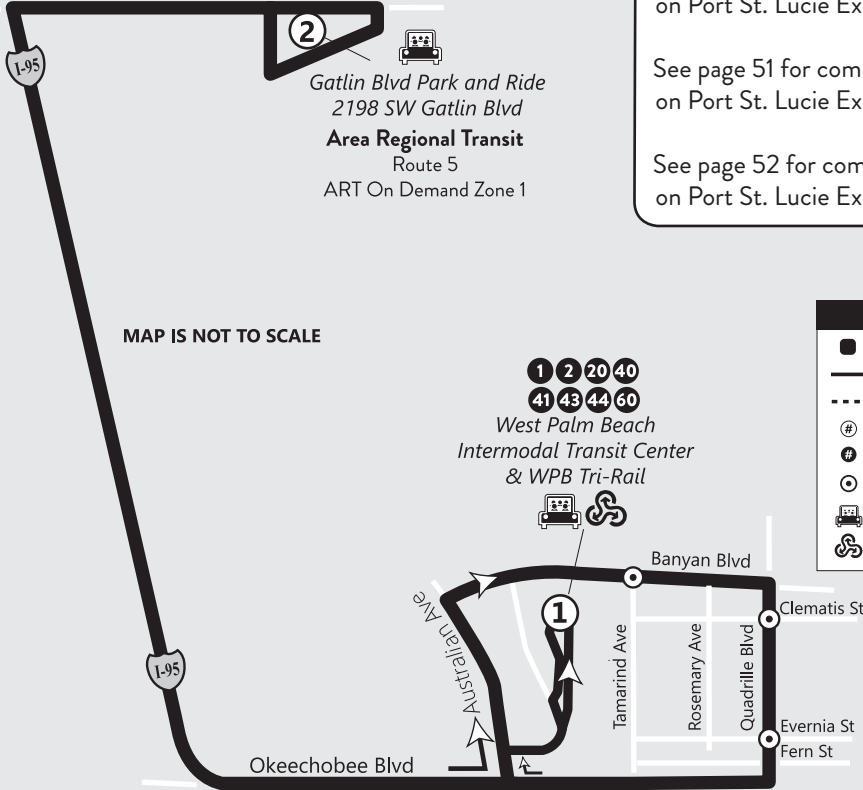

95X

Port St. Lucie Express

Port St. Lucie to West Palm Beach via I-95

Port St. Lucie

SW Gatlin Blvd

2

Gatlin Blvd Park and Ride
2198 SW Gatlin Blvd

Area Regional Transit
Route 5
ART On Demand Zone 1

See next page for complete information on Port St. Lucie Express

See page 51 for complete information on Port St. Lucie Express

See page 52 for complete information on Port St. Lucie Express

MAP IS NOT TO SCALE

LEGEND

- Points of Interest
- Route
- - - Specified Times
- ⊕ Timepoint
- # Connecting Route
- ⊙ Route 95X Bus Stops
- Palm Tran Park and Ride
- Tri-Rail Station

West Palm Beach

95X

Northbound Norte / Nô Weekday / Semana / Lasèmèn

p.m. times are shown in **bold**
Los horarios de p.m. se muestran en **negrilla**
Lê nan apremidi yo prezante an **fonse**

①	②
West Palm Beach Intermodal Transit Center Bus Stop #602	SW Gatlin Blvd Park and Ride Bus Stop #9501
5:15	6:10
5:40	6:35
5:15	6:25
5:50	6:55

95X

Southbound Sur/Sid Weekday / Semana / Lasèmèn

p.m. times are shown in **bold**
Los horarios de p.m. se muestran en **negrilla**
Lê nan apremidi yo prezante an **fonse**

②	①
SW Gatlin Blvd Park and Ride Bus Stop #9501	West Palm Beach Intermodal Transit Center Bus Stop #602
6:20	7:25
6:45	7:50
6:35	7:30
7:05	8:00