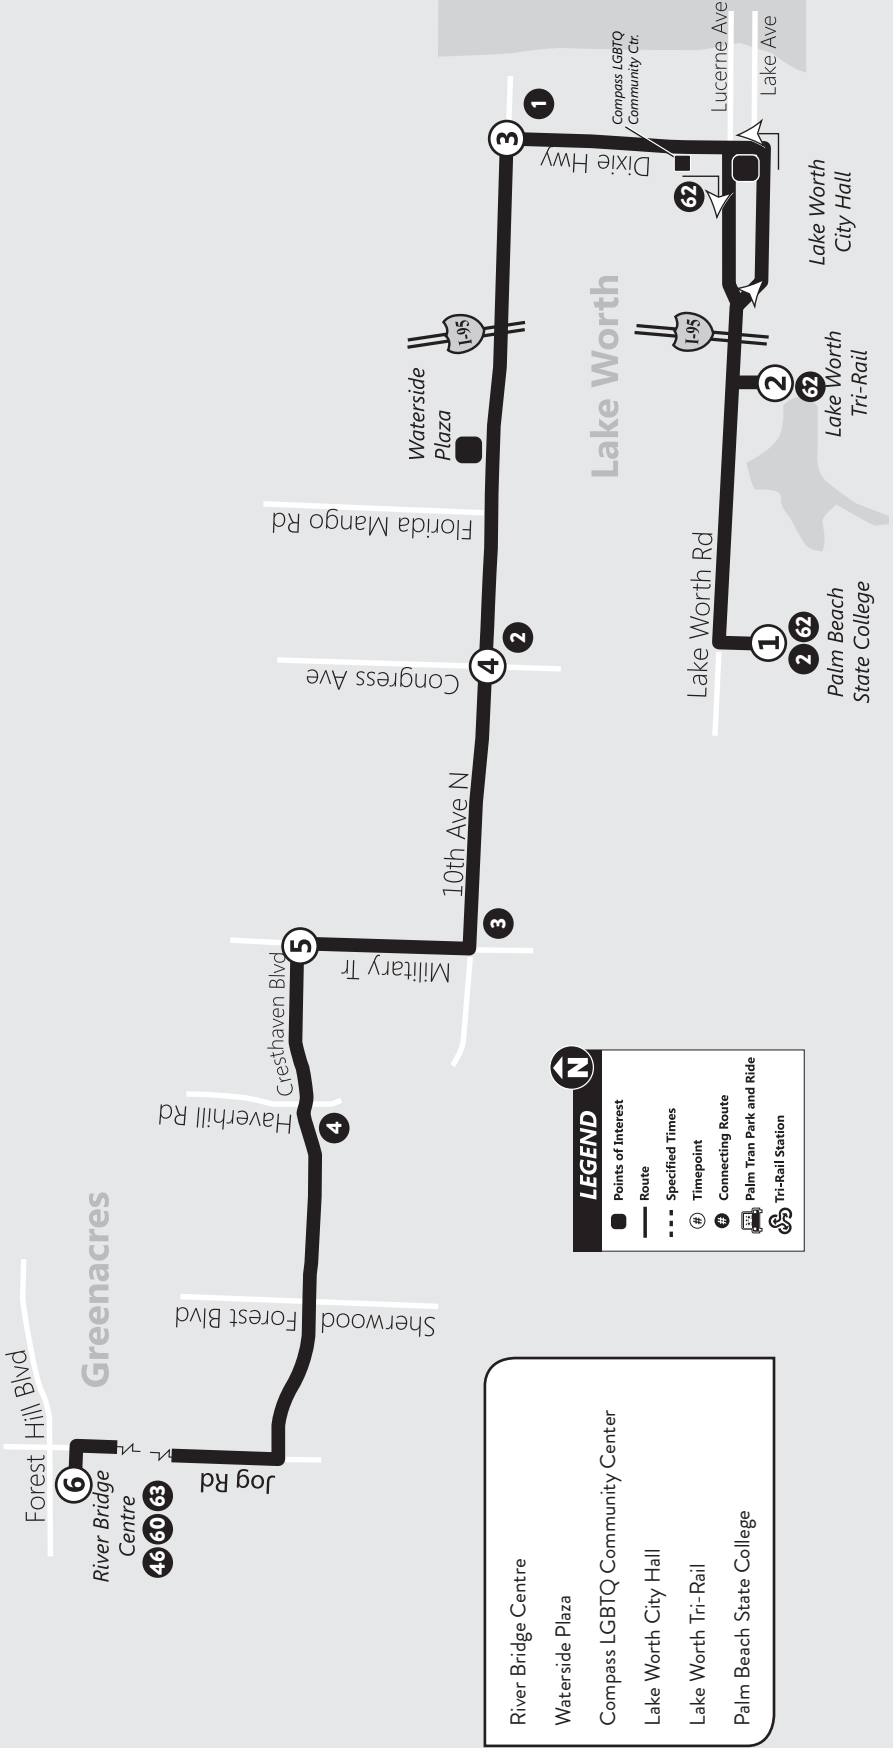

Route 60 Serves Palm Beach Zoo & Conservation Society

61

ROUTE 61 Ruta 61 / Rout 61

Via Cresthaven and 10th Ave. North - Greenacres to Lake Worth

CENTRAL COUNTY

61

Westbound Oeste / Louès

Weekday / Semana / Lasémèn