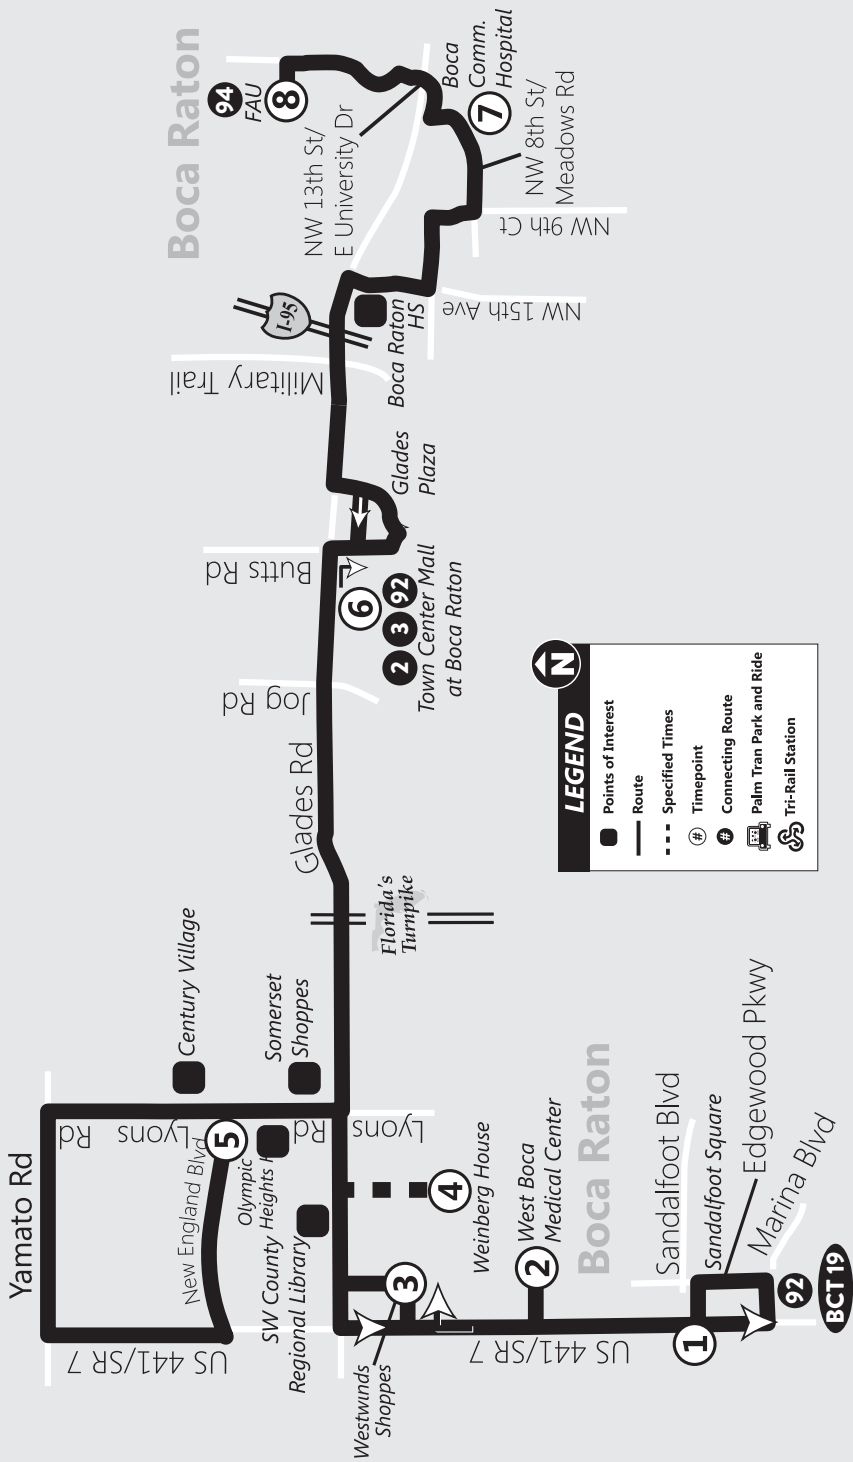

SOUTH COUNTY

91

ROUTE 91 Ruta 91 / Route 91

Via Glades Rd. - Sandalfoot Square to Florida Atlantic University

- Sandalfoot Square
- West Boca Medical Center
- Westwinds Shoppes
- SW County Regional Library
- Olympic Heights HS
- Century Village
- Somerset Shoppes
- Town Center Mall
- Glades Plaza
- Boca High School
- Boca Community Hospital
- FAU