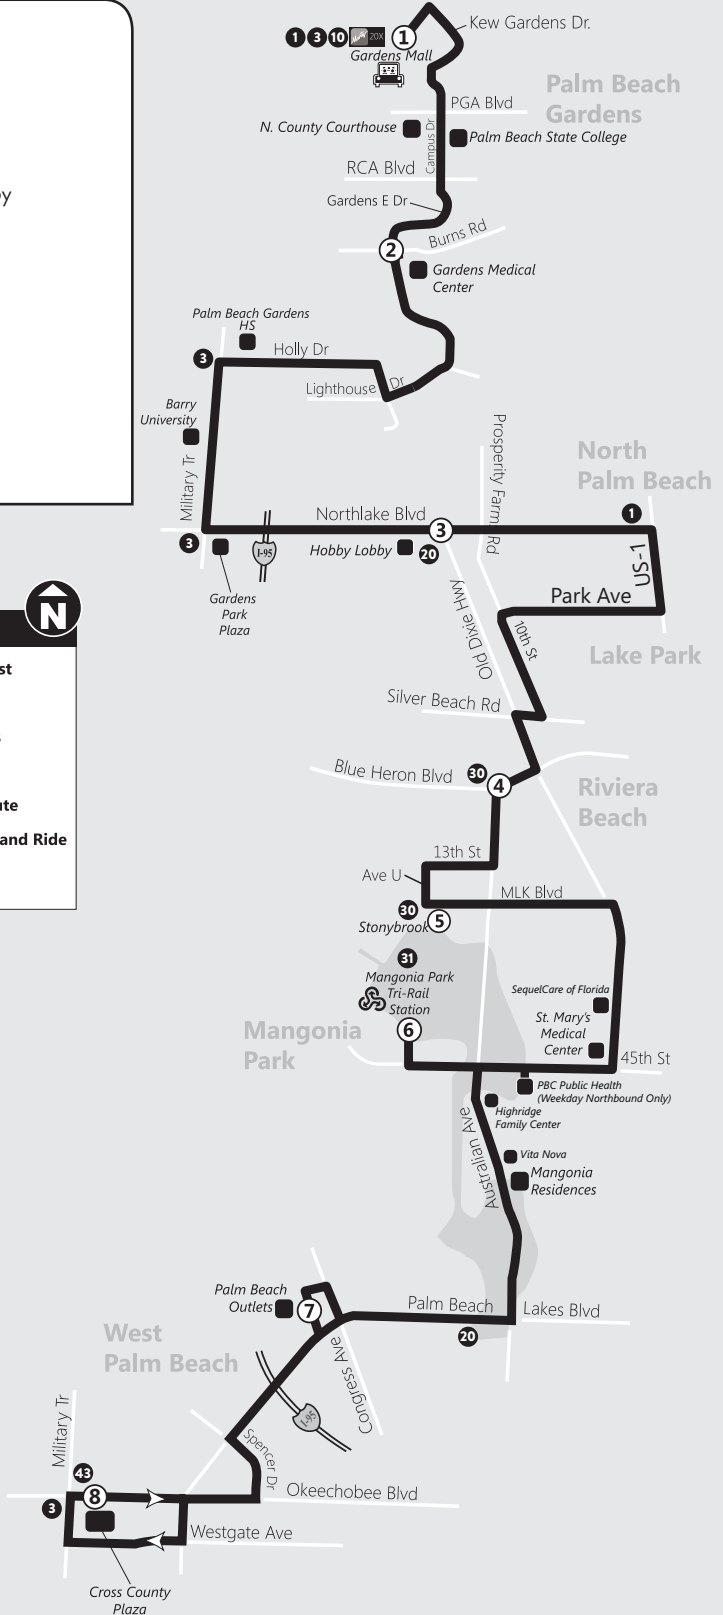

Cross County Plaza

LEGEND

-  Points of Interest
-  Route
-  Specified Times
-  Timepoint
-  Connecting Route
-  Palm Tran Park and Ride
-  Tri-Rail Station

33

Southbound Sur/Sid

Weekday / Semana / Lasémèn

p.m. times are shown in **bold**Los horarios de p.m. se muestran en **negrilla**Lè nan apremiti yo prezante an **fonse**