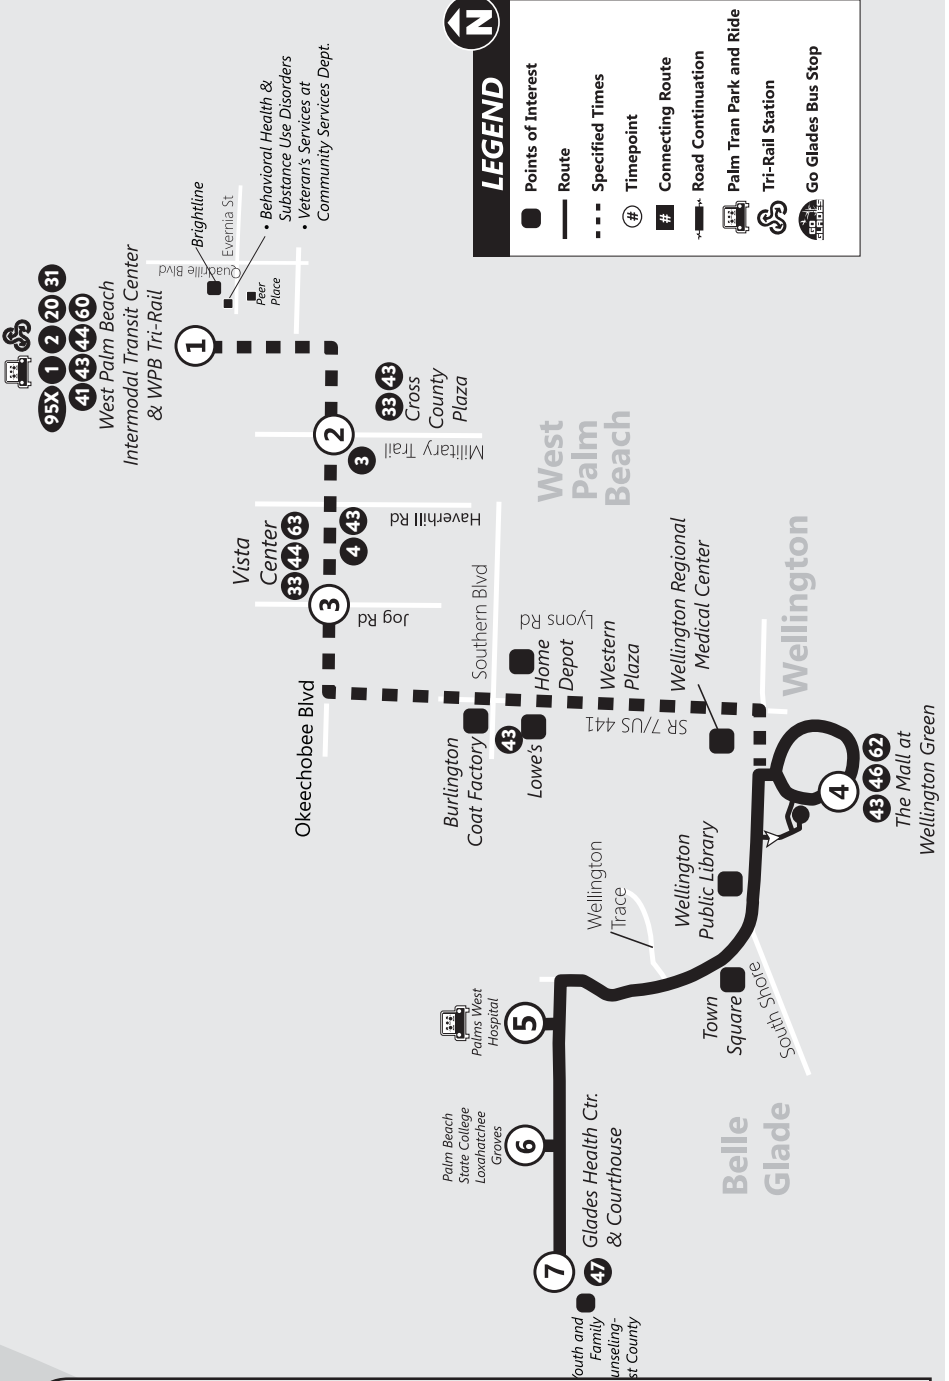

40 ROUTE 40 Ruta 40 / Rout 40

Via SR 80 – Wellington to Belle Glade

WPB Intermodal Transit Center & Palm Tran Park and Ride

Behavioral Health & Substance Use Disorders/ Veteran's Services at Community Services Dept.

Peer Place

Western Plaza

Burlington Coat Factory

Lowe's

Home Depot

Wellington Regional Medical Center

Mall at Wellington Green

Palm Tran Park and Ride

Wellington Public Library

Town Square

Palms West Hospital

Glades Health Center

Youth and Family Counseling- West County