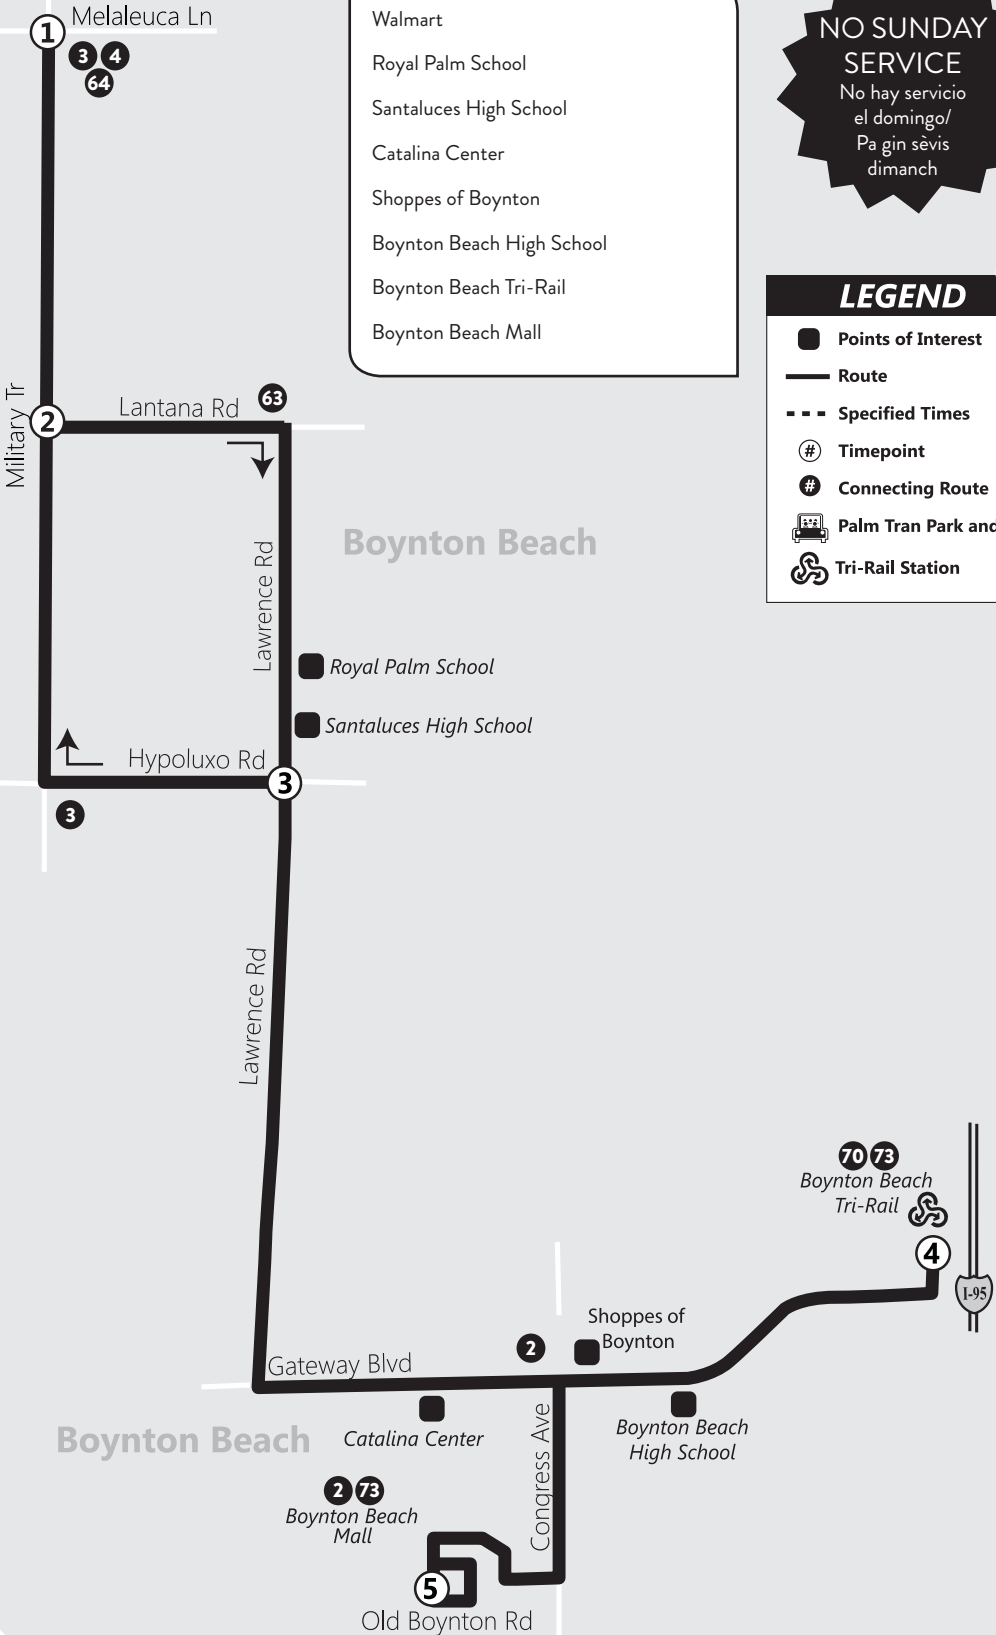

SOUTH COUNTY

71

ROUTE 71 Ruta 71 / Rout 71

Via Lawrence Rd. – Boynton Beach Crosstown

- Walmart
- Royal Palm School
- Santaluces High School
- Catalina Center
- Shoppes of Boynton
- Boynton Beach High School
- Boynton Beach Tri-Rail
- Boynton Beach Mall

NO SUNDAY SERVICE

No hay servicio el domingo/
Pa gin sèvis dimanch

LEGEND

- Points of Interest
- Route
- Specified Times
- Timepoint
- Connecting Route
- Palm Tran Park and Ride
- Tri-Rail Station