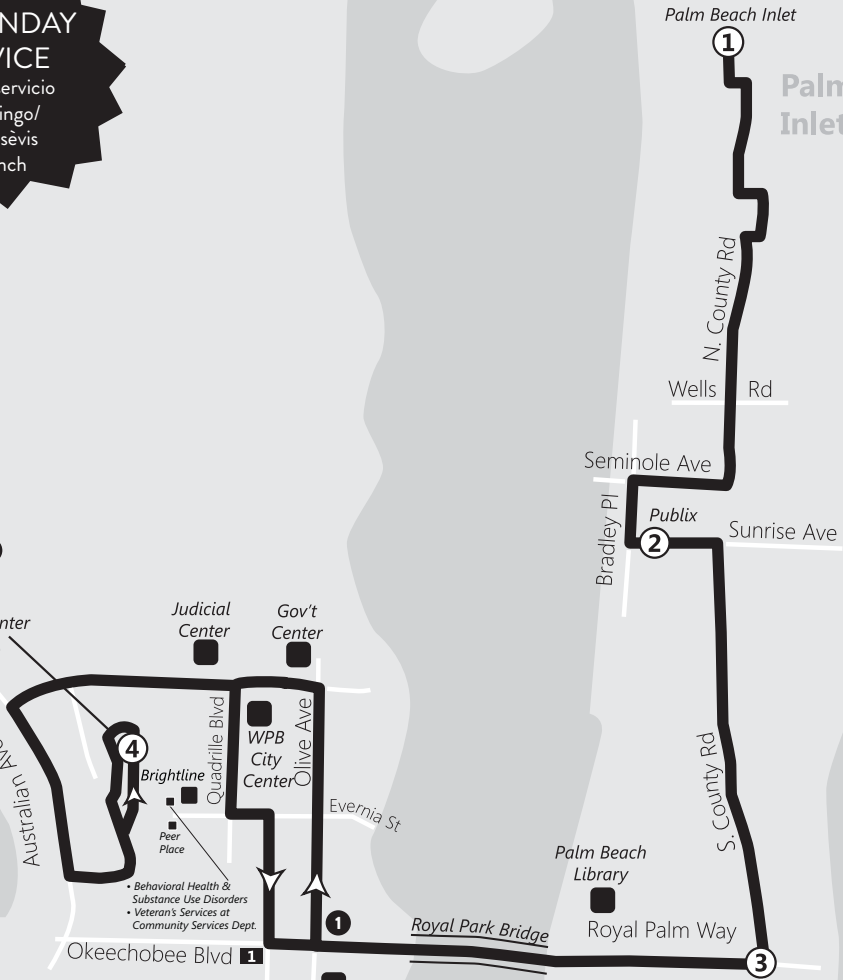

CENTRAL COUNTY

41

ROUTE 41 Ruta 41 / Rout 41

West Palm Beach to Palm Beach Inlet

NO SUNDAY SERVICE

No hay servicio el domingo / Pa gin sèvis dimanch

West Palm Beach Intermodal Transit Center & WPB Tri-Rail

West Palm Beach

Palm Beach Inlet

1. Points of Interest
   - Route
   - - - Specified Times
   - # Timepoint
   - # Connecting Route
   - 🚊 Palm Tran Park and Ride
   - 🚝 Tri-Rail Station
2. Palm Beach Publix
   - Post Office
   - Palm Beach Library
   - Palm Beach Atlantic University
   - WPB City Hall
   - Gov't Center
   - Judicial Center
   - WPB Tri-Rail
   - WPB Intermodal Transit Center & Palm Tran Park and Ride
   - Behavioral Health & Substance Use Disorders/ Veteran's Services at Community Services Dept.
   - Peer Place