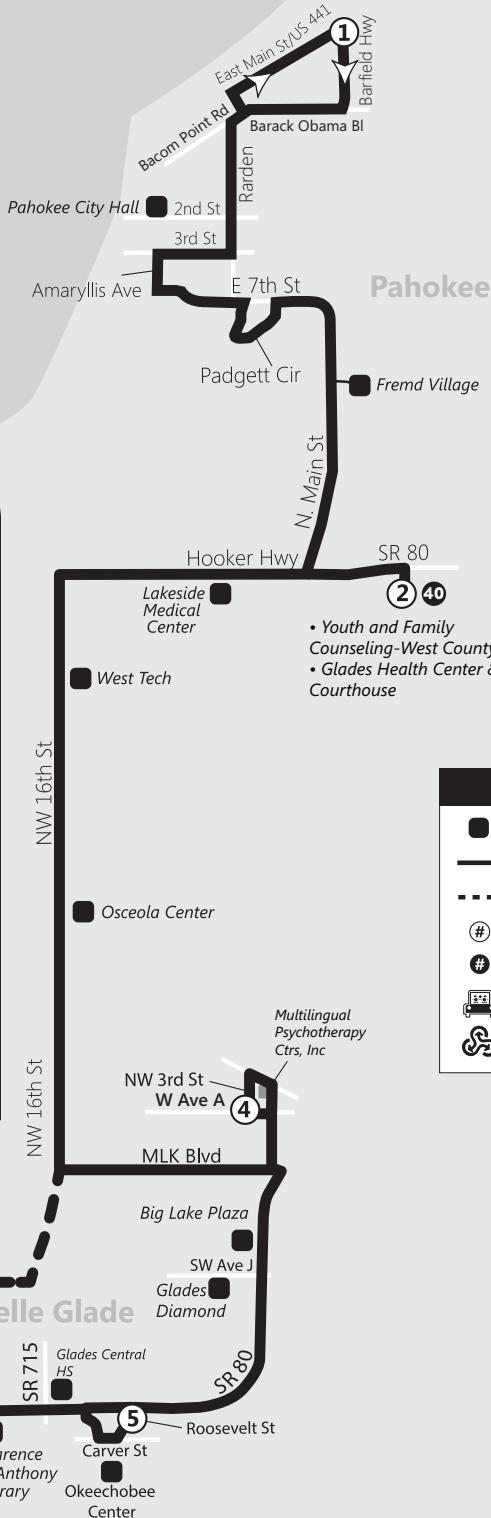

CENTRAL COUNTY

47

ROUTE 47 Ruta 47 / Rout 47
Via SR 15 – South Bay to Canal Point

- Pahokee City Hall
- Eisenhower Dr
- Padgett Circle
- Fremd Village
- Youth and Family Counseling- West County
- Glades Health Center & Courthouse
- Lakeside Medical Center
- Multilingual Psychotherapy Centers, Inc.
- Glades Diamond
- Clarence E. Anthony Library
- Okeechobee Center

LEGEND

- Points of Interest
- Route
- Specified Times
- Timepoint
- Connecting Route
- Palm Tran Park and Ride
- Tri-Rail Station