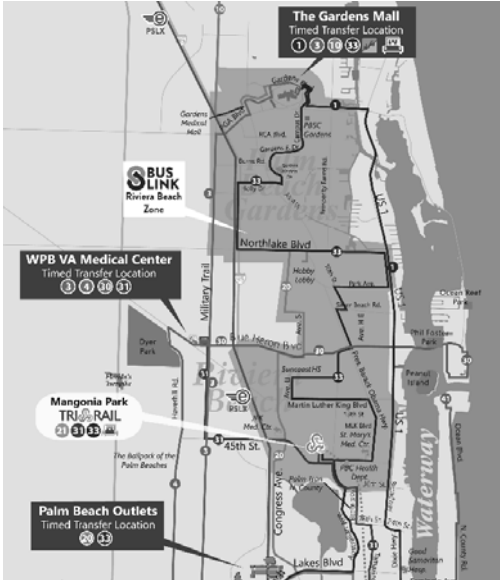

Hours of Operation:

Weekdays: 6 a.m. - 9 p.m. • Saturday: 6 a.m. - 8 p.m.

*Rider is responsible for any trip charges over \$8 USD. Eligible trips must be within 800 feet of a Palm Tran bus stop within the BusLink zone. There is a limit of two vouchers a day per account. Uber voucher terms and conditions apply.

Scan to see all

BusLink zones

Pick-up and drop-off zones

Riviera Beach BusLink Zone

Replacement for discontinued Route 21

Palm Tran routes inside this zone:

- 1
- 3
- 10
- 20
- 30
- 31
- 33

Royal Palm Beach BusLink Zone