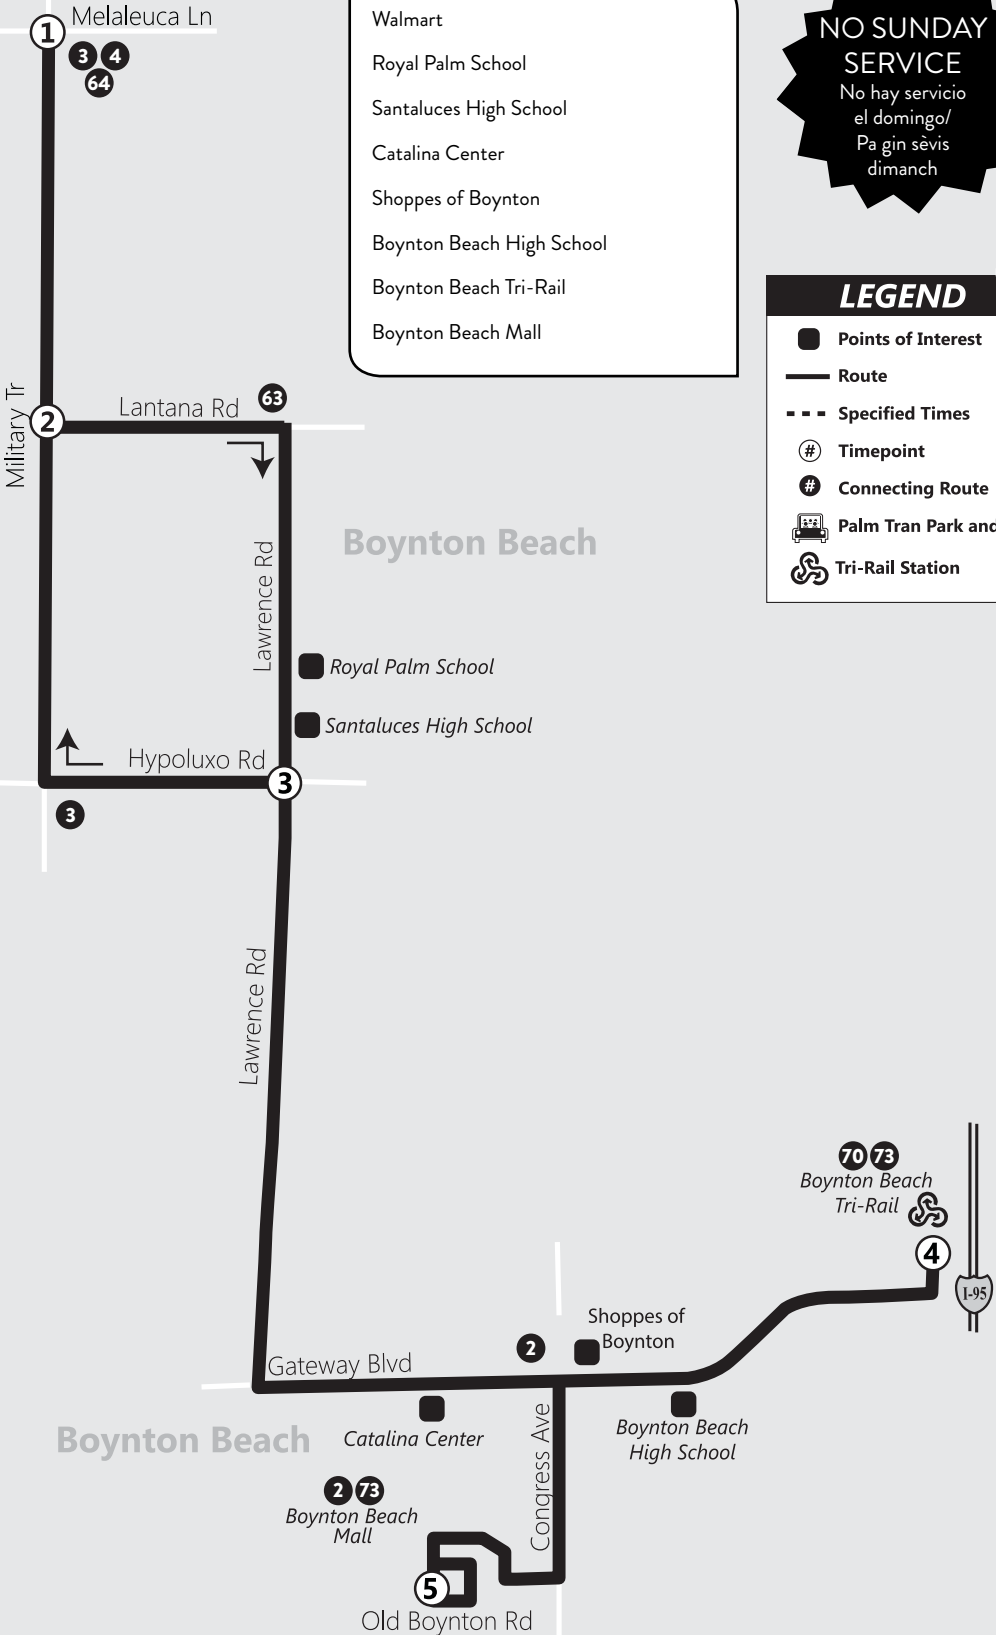

SOUTH COUNTY

71

ROUTE 71 Ruta 71 / Rout 71

Via Lawrence Rd. – Boynton Beach Crosstown

- Walmart
- Royal Palm School
- Santaluces High School
- Catalina Center
- Shoppes of Boynton
- Boynton Beach High School
- Boynton Beach Tri-Rail
- Boynton Beach Mall

NO SUNDAY SERVICE

No hay servicio el domingo/
Pa gin sevis dimanch

LEGEND

- Points of Interest
- Route
- Specified Times
- Timepoint
- Connecting Route
- Palm Tran Park and Ride
- Tri-Rail Station