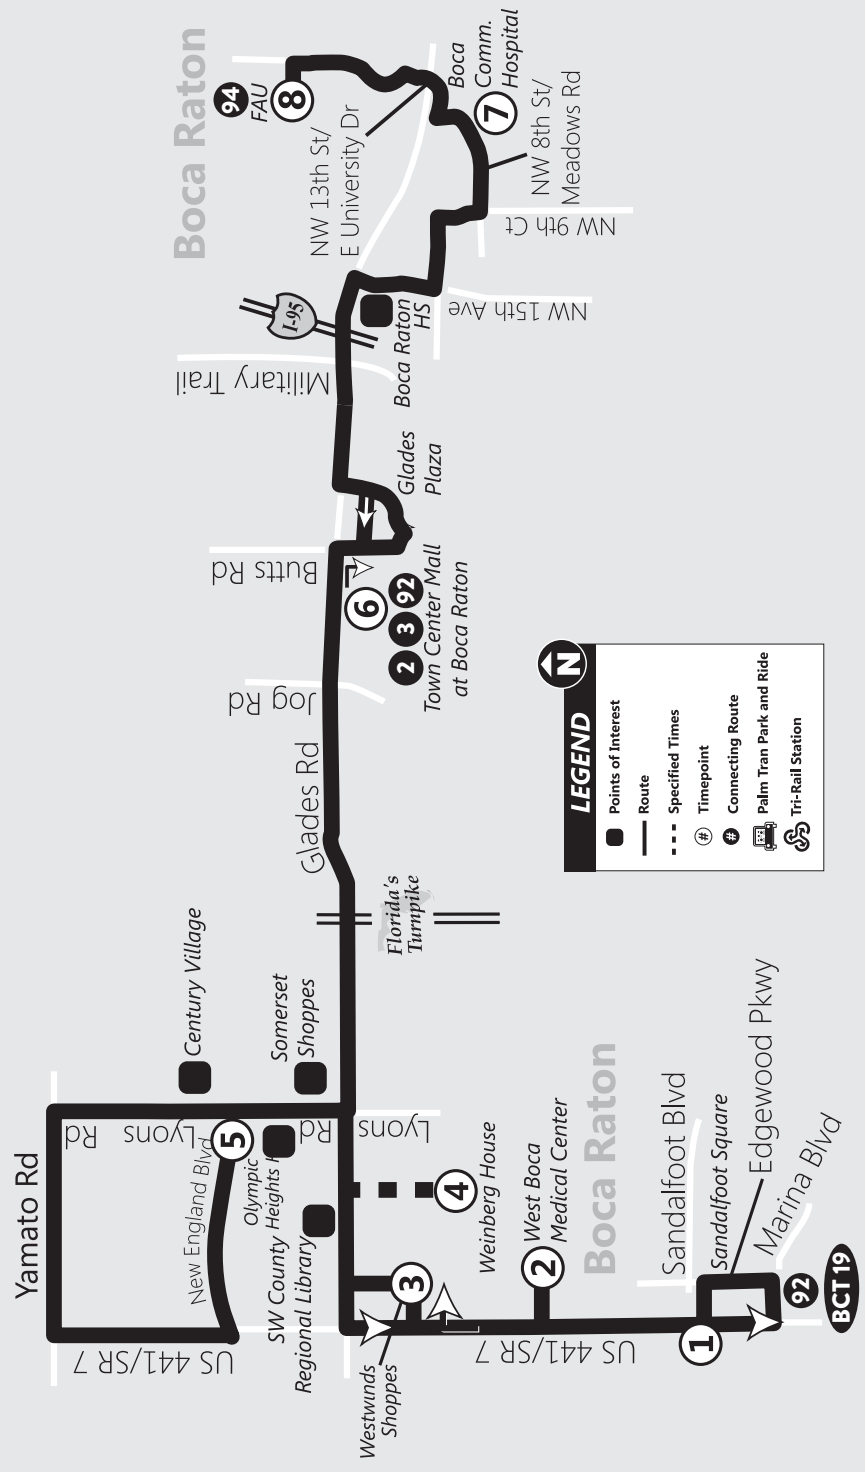

SOUTH COUNTY

ROUTE 91 Ruta 91 / Rout 91

Via Glades Rd. - Sandalfoot Square to Florida Atlantic University

- Sandalfoot Square
- West Boca Medical Center
- Westwinds Shoppes
- SW County Regional Library
- Olympic Heights HS
- Century Village
- Somerset Shoppes
- Town Center Mall
- Glades Plaza
- Boca High School
- Boca Community Hospital
- FAU

LEGEND

- Points of Interest
- Route
- - - Specified Times
- # Timepoint
- # Connecting Route
- 🚗 Palm Tran Park and Ride
- 🚆 Tri-Rail Station