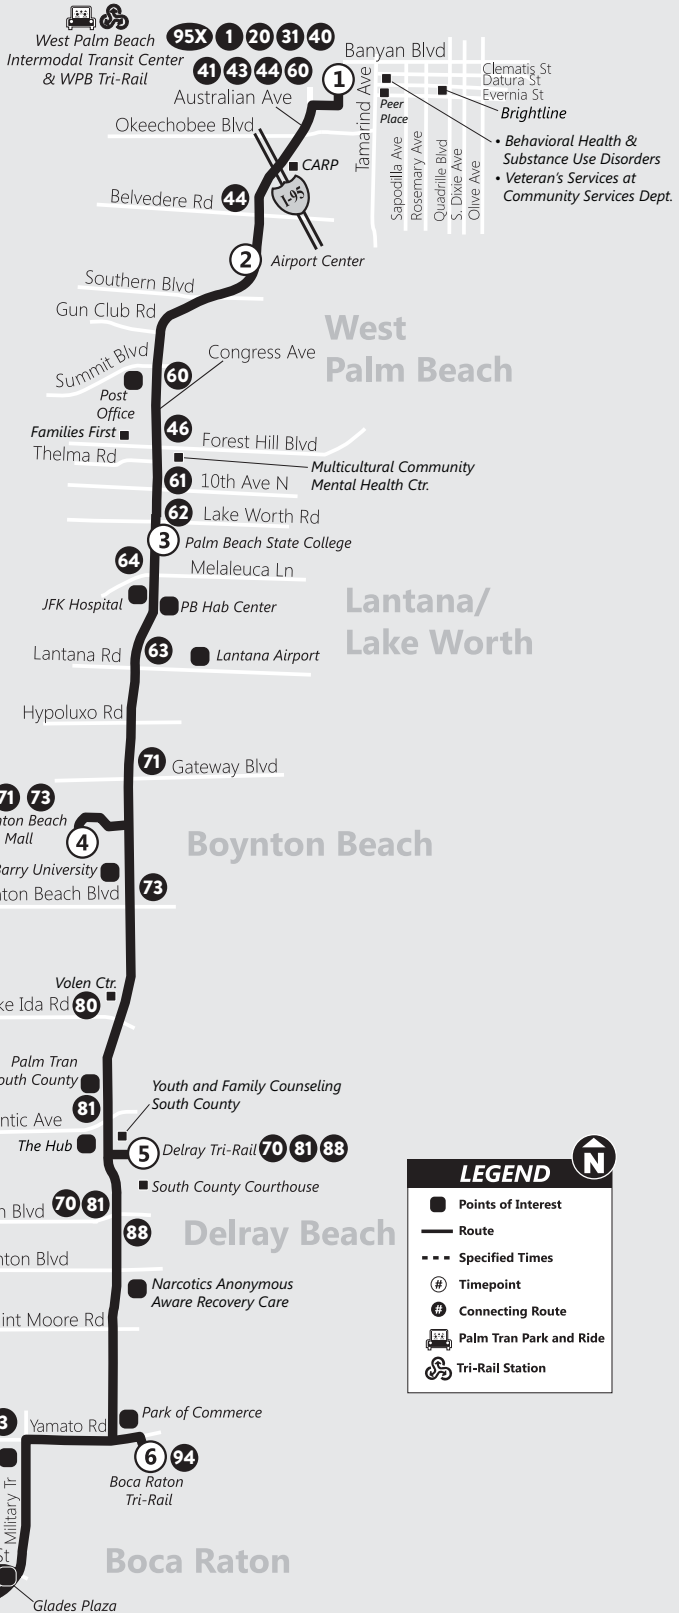

MAIN CORRIDOR

2

ROUTE 2 Ruta 2 / Rout 2

Via Congress Ave. — West Palm Beach To Boca Raton

WPB Tri-Rail

WPB Intermodal Transit Center & Palm Tran Park and Ride

Behavioral Health & Substance Use Disorders/ Veteran's Services at Community Services Dept.

Peer Place

Airport Center

Summit Post Office

Families First

Multicultural Community Mental Health Center

Palm Beach State Lake Worth

JFK Hospital

PB Hab Center

Lantana Airport

Boynton Beach Mall

Barry University

Palm Tran South County Facility

Youth and Family Counseling- South County

Delray Tri-Rail

Narcotics Anonymous Aware Recovery Care

S. County Courthouse

Park of Commerce

Boca Raton Tri-Rail

Lynn University

Glades Plaza

Town Center Mall at Boca Raton