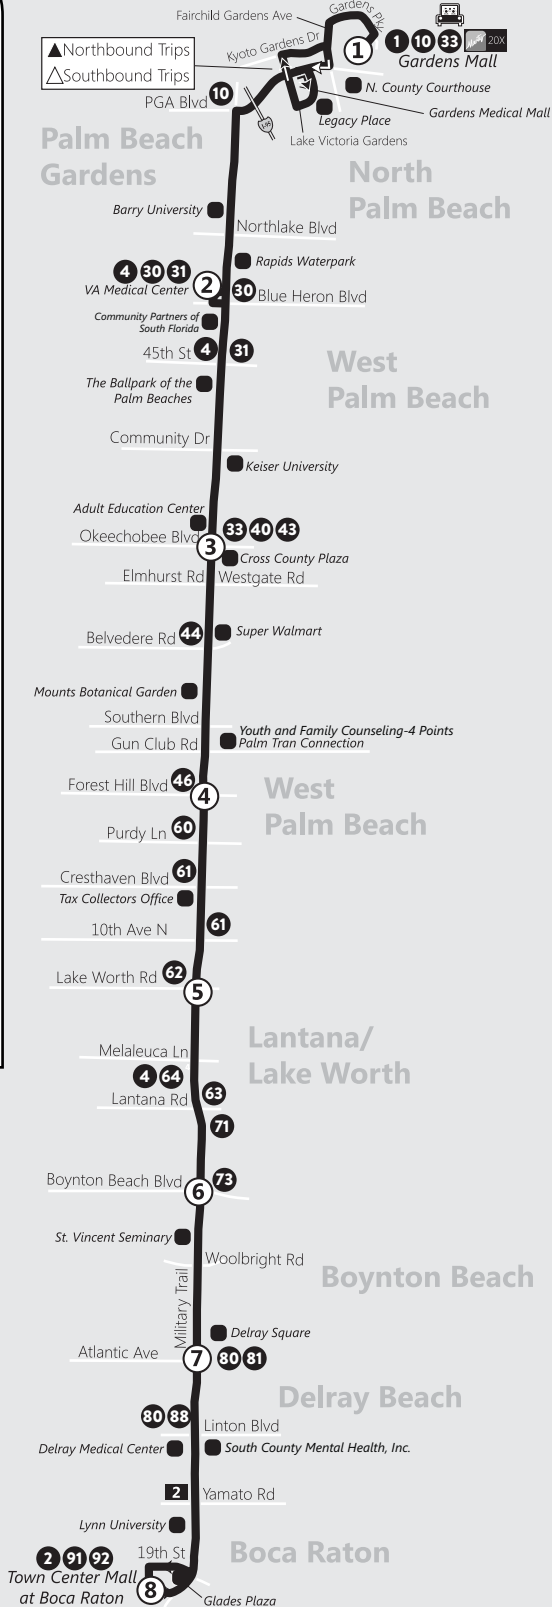

MAIN CORRIDOR

3

ROUTE 3 Ruta 3 / Rout 3

Via Military Trail – Palm Beach Gardens To Boca Raton

- Gardens Mall & Palm Tran Park and Ride
- Gardens Medical Mall
- North County Courthouse
- Barry University
- VA Medical Center
- Community Partners of South Florida
- The Ballpark of the Palm Beaches
- Rapids Water Park
- Keiser University
- Adult Education Ctr.
- Cross County Plaza
- Super Walmart
- Mounts Botanical Garden
- Youth And Family Counseling-4 Points
- Palm Tran Connection
- St. Vincent Seminary
- Delray Square
- Delray Medical Center
- South County Mental Health, Inc.
- Lynn University
- Glades Plaza
- Town Center Mall at Boca Raton