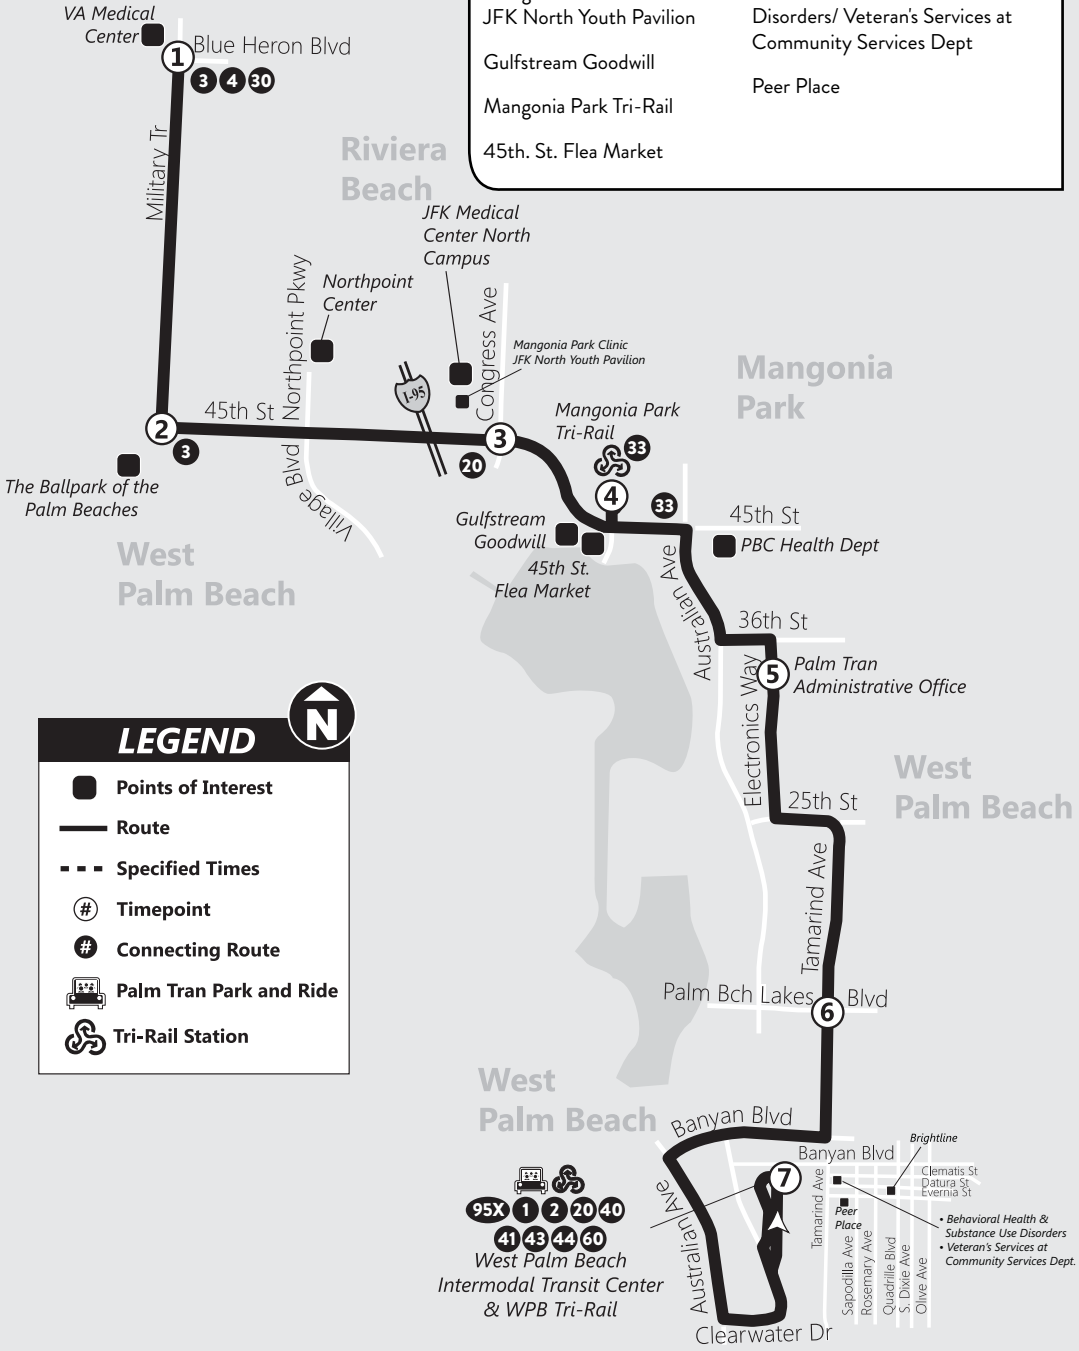

NORTH COUNTY

31

ROUTE 31 Ruta 31 / Rout 31

Via 45th St./Tamarind Ave – WPB Crosstown

VA Medical Center	Palm Tran Administrative Office
Northpoint Center	West Palm Beach Tri-Rail
JFK Medical Center North Campus	WPB Intermodal Transit Center & Palm Tran Park and Ride
Mangonia Park Clinic/ JFK North Youth Pavilion	Behavioral Health & Substance Use Disorders/ Veteran's Services at Community Services Dept
Gulfstream Goodwill	Peer Place
Mangonia Park Tri-Rail	
45th. St. Flea Market	

LEGEND

- Points of Interest
- Route
- Specified Times
- Timepoint
- Connecting Route
- Palm Tran Park and Ride
- Tri-Rail Station

95X 1 2 20 40
41 43 44 60
West Palm Beach
Intermodal Transit Center
& WPB Tri-Rail