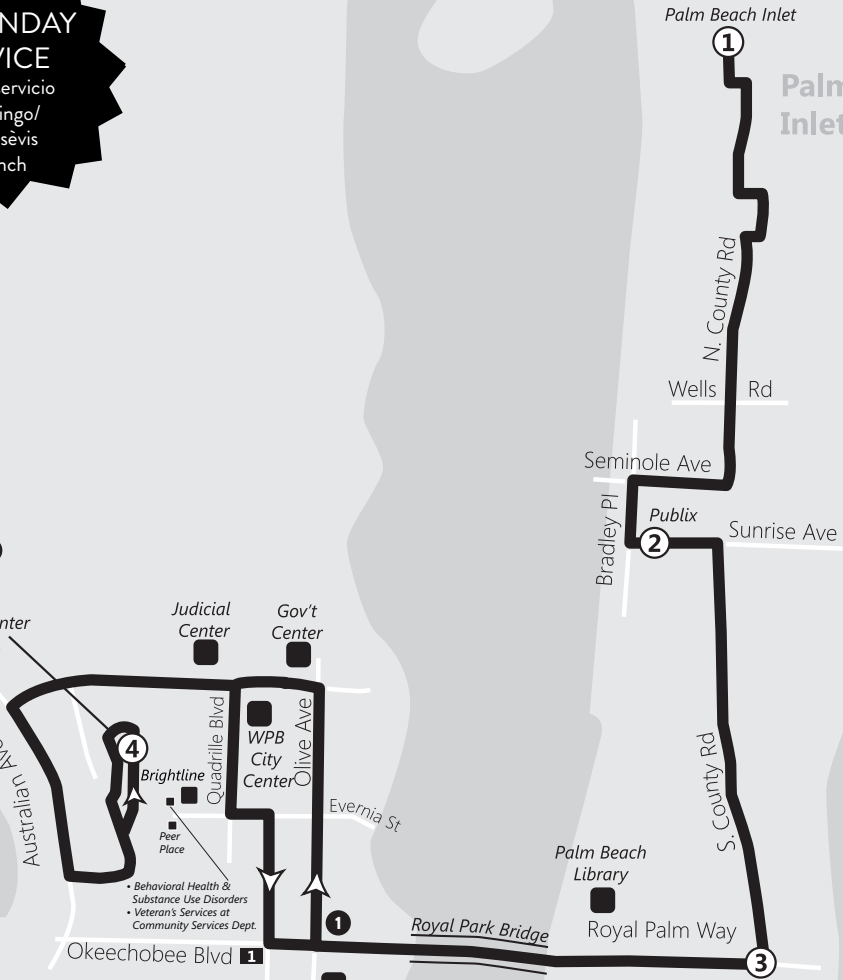

CENTRAL COUNTY

41

ROUTE 41 Ruta 41 / Rout 41
West Palm Beach to Palm Beach Inlet

NO SUNDAY SERVICE

No hay servicio el domingo/
Pa gin sèvis dimanch

West Palm Beach Intermodal Transit Center & WPB Tri-Rail

West Palm Beach

LEGEND

- Points of Interest
- Route
- Specified Times
- Timepoint
- Connecting Route
- Palm Tran Park and Ride
- Tri-Rail Station

- Palm Beach Publix
- Post Office
- Palm Beach Library
- Palm Beach Atlantic University
- WPB City Hall
- Gov't Center
- Judicial Center
- WPB Tri-Rail
- WPB Intermodal Transit Center & Palm Tran Park and Ride
- Behavioral Health & Substance Use Disorders/ Veteran's Services at Community Services Dept.
- Peer Place