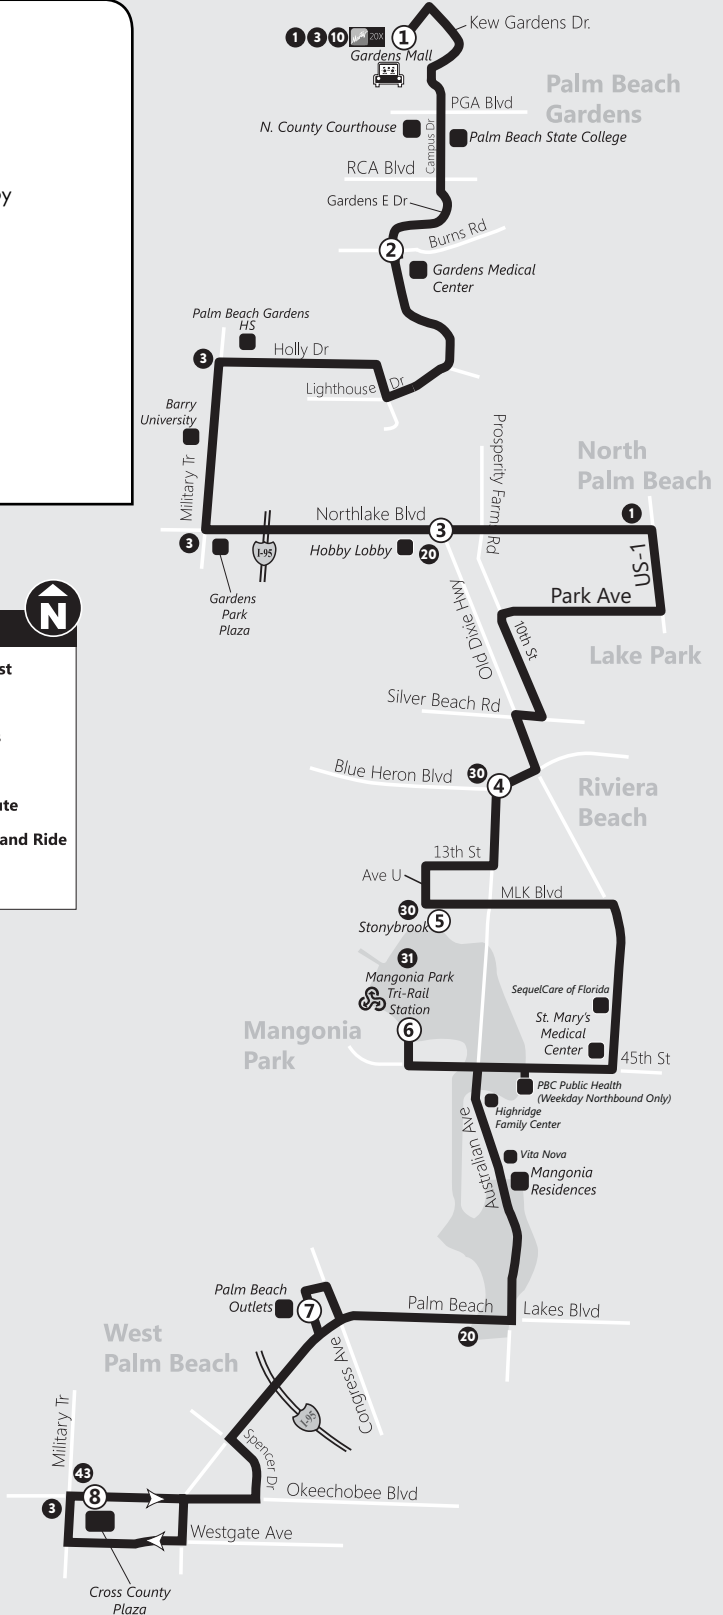

NORTH COUNTY

33

ROUTE 33 Ruta 33/ Rout 33

Via Gardens Dr., Australian Ave. and Palm Beach Lakes Blvd. —
Gardens Mall to Cross County Plaza

Gardens Mall

Palm Beach State College

Gardens Medical Center

Northlake Blvd Hobby Lobby

Mangonia Park Tri-Rail

Highridge Family Center

Mangonia Residences

Palm Beach Outlets

Cross County Plaza

LEGEND

- Points of Interest
- Route
- Specified Times
- Timepoint
- Connecting Route
- Palm Tran Park and Ride
- Tri-Rail Station