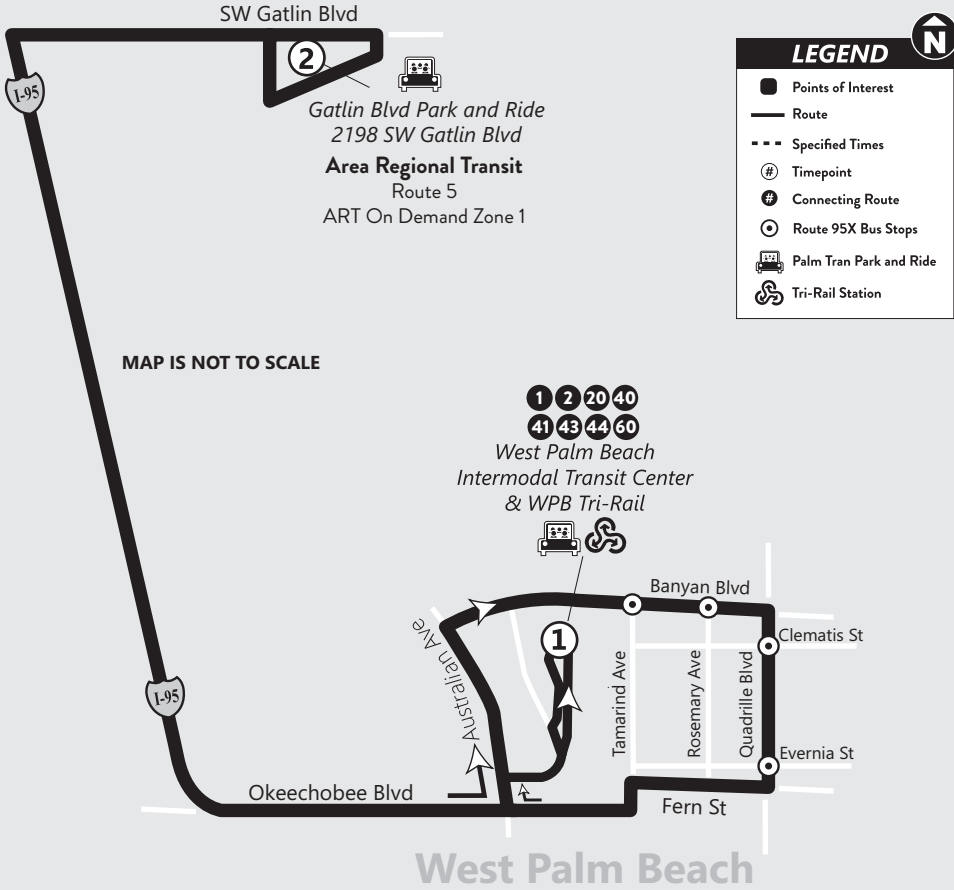

Port St. Lucie

MAP IS NOT TO SCALE

Northbound Norte / Nô

P.M. times are shown in **bold**/Los horarios de P.M. se muestran en **negrilla**/Lè nan apre midi yo prezante an **fonse**

Weekday / Semana / Lasèmèn

1 West Palm Beach Intermodal Transit Center Bus Stop #602	2 SW Gatlin Blvd Park and Ride Bus Stop #9501
5:20	6:15
5:45	6:40
5:50	6:50
6:50	7:50

Southbound Sur/Sid

P.M. times are shown in **bold**/Los horarios de P.M. se muestran en **negrilla**/Lè nan apre midi yo prezante an **fonse**

Weekday / Semana / Lasèmèn

2 SW Gatlin Blvd Park and Ride Bus Stop #9501	1 West Palm Beach Intermodal Transit Center Bus Stop #602
6:25	7:25
6:50	7:50
7:00	7:55
8:00	8:55