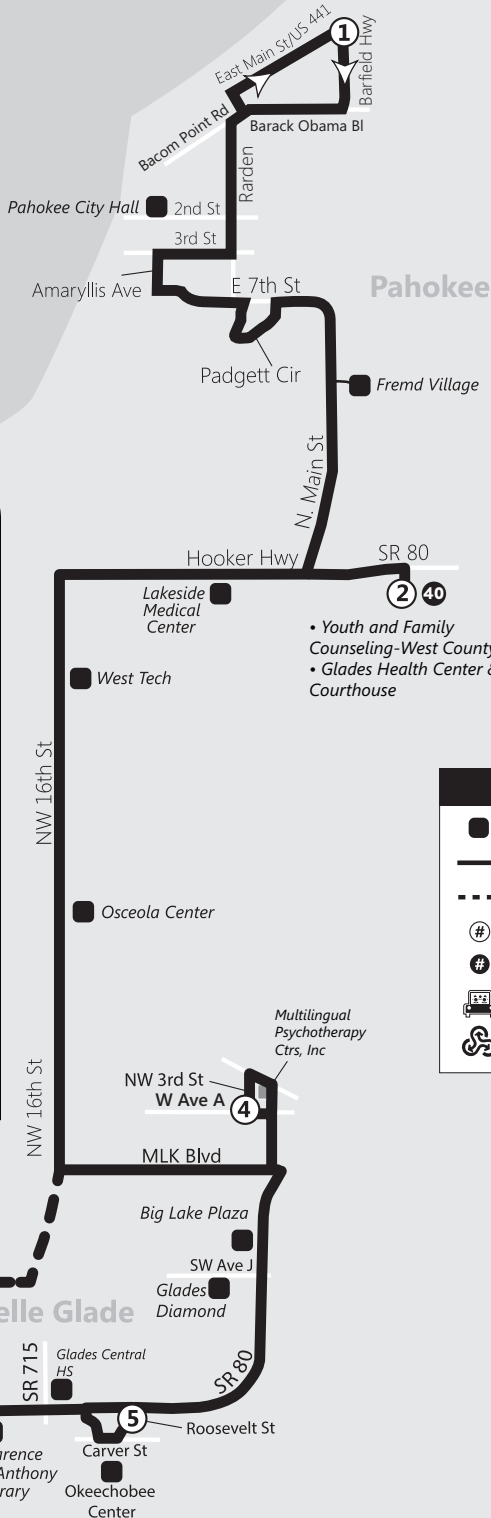

CENTRAL COUNTY

47

ROUTE 47 Ruta 47 / Rout 47

Via SR 15 – South Bay to Canal Point

- Pahokee City Hall
- Eisenhower Dr
- Padgett Circle
- Fremd Village
- Youth and Family Counseling- West County
- Glades Health Center & Courthouse
- Lakeside Medical Center
- Multilingual Psychotherapy Centers, Inc.
- Glades Diamond
- Clarence E. Anthony Library
- Okeechobee Center

LEGEND

- Points of Interest
- Route
- Specified Times
- # Timepoint
- # Connecting Route
- Palm Tran Park and Ride
- Tri-Rail Station