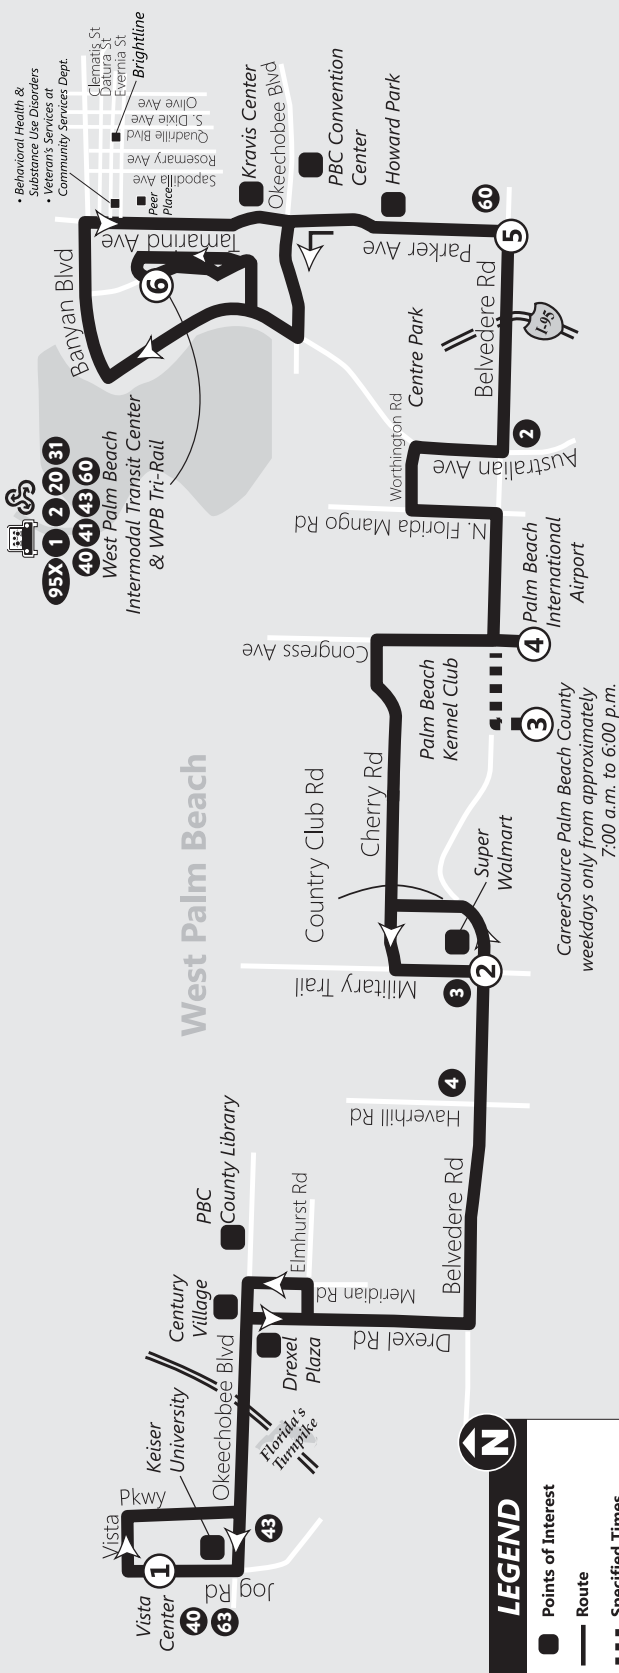

CENTRAL COUNTY

44

ROUTE 44 Ruta 44 / Rout 44

Via Belvedere Rd. — West Palm Beach Crosstown

LEGEND

- Points of Interest
- Route
- Specified Times
- Timepoint
- Connecting Route
- Palm Tran Park and Ride
- Tri-Rail Station

Vista Center & Keiser University	Palm Beach Kennel Club	Center	Behavioral Health & Substance Use Disorders/ Veterans Services at Community Services Dept.
Drexel Plaza	PBIA	Kravis Center	Peer Place
Century Village	Centre Park	West Palm Beach Tri-Rail	Services at Community Services Dept.
PBC Library	Howard Park	WPB Intermodal Transit Center & Park and Ride	
Super Walmart	PBC Convention