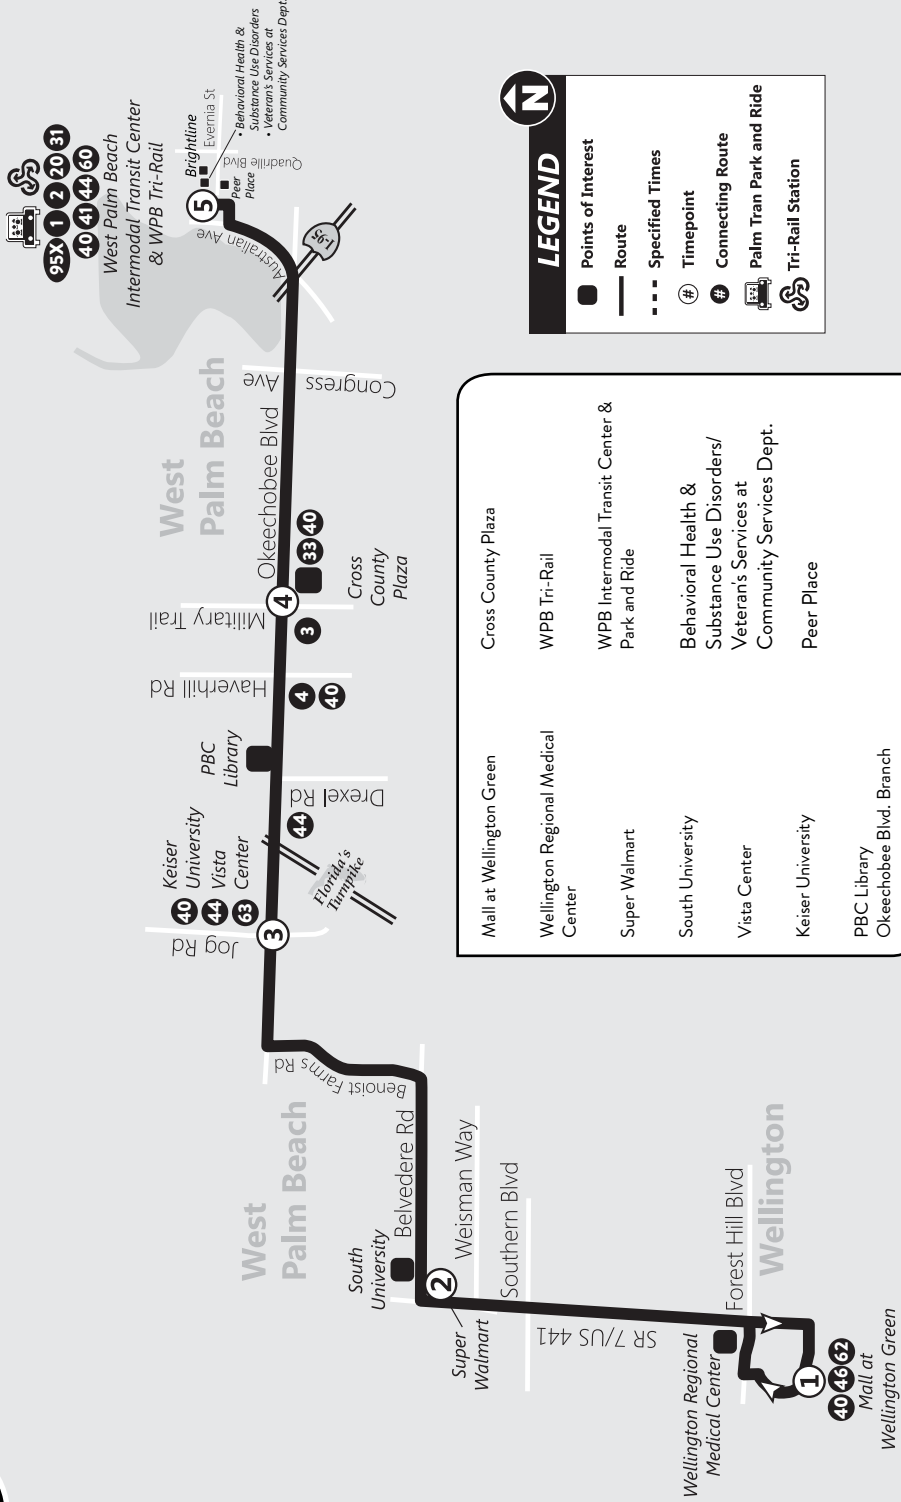

43

ROUTE 43 Ruta 43 / Rout 43

Via Okeechobee Blvd. — West Palm Beach to Wellington

CENTRAL COUNTY

Mall at Wellington Green	Cross County Plaza
Wellington Regional Medical Center	WPB Tri-Rail
Super Walmart	WPB Intermodal Transit Center & Park and Ride
South University	Behavioral Health & Substance Use Disorders/ Veterans Services at Community Services Dept.
Vista Center	Peer Place
Keiser University	
PBC Library	
Okeechobee Blvd. Branch