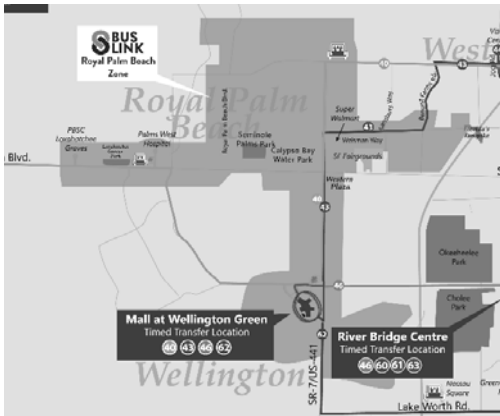

Scan to see all

BusLink zones

Pick-up and drop-off zones

Riviera Beach BusLink Zone

Replacement for discontinued Route 21

Palm Tran routes inside this zone:

- 1
- 3
- 10
- 20
- 30
- 31
- 33

Royal Palm Beach BusLink Zone

Replacement for discontinued Route 52

Palm Tran routes inside this zone:

- 40
- 43
- 46

Boca Raton BusLink Zone

Replacement for portions of discontinued Route 92

Palm Tran routes inside this zone:

- 1
- 2
- 3
- 91
- 92
- BCT 10