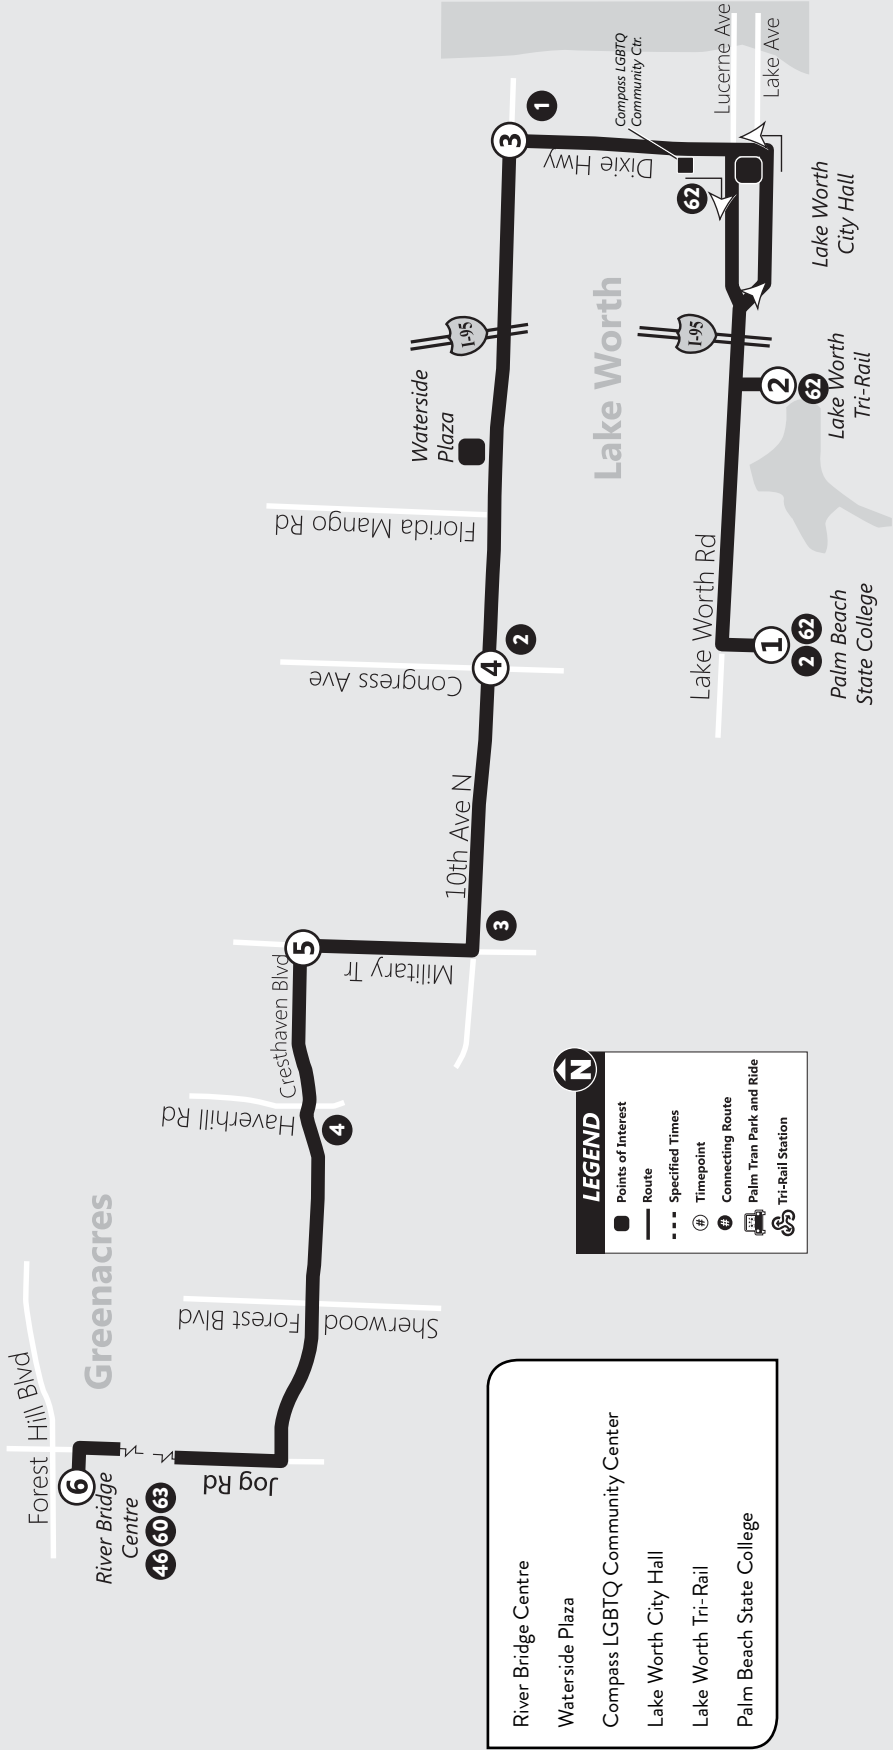

CENTRAL COUNTY

61

ROUTE 61 Ruta 61 / Rout 61

Via Cresthaven and 10th Ave. North - Greenacres to Lake Worth