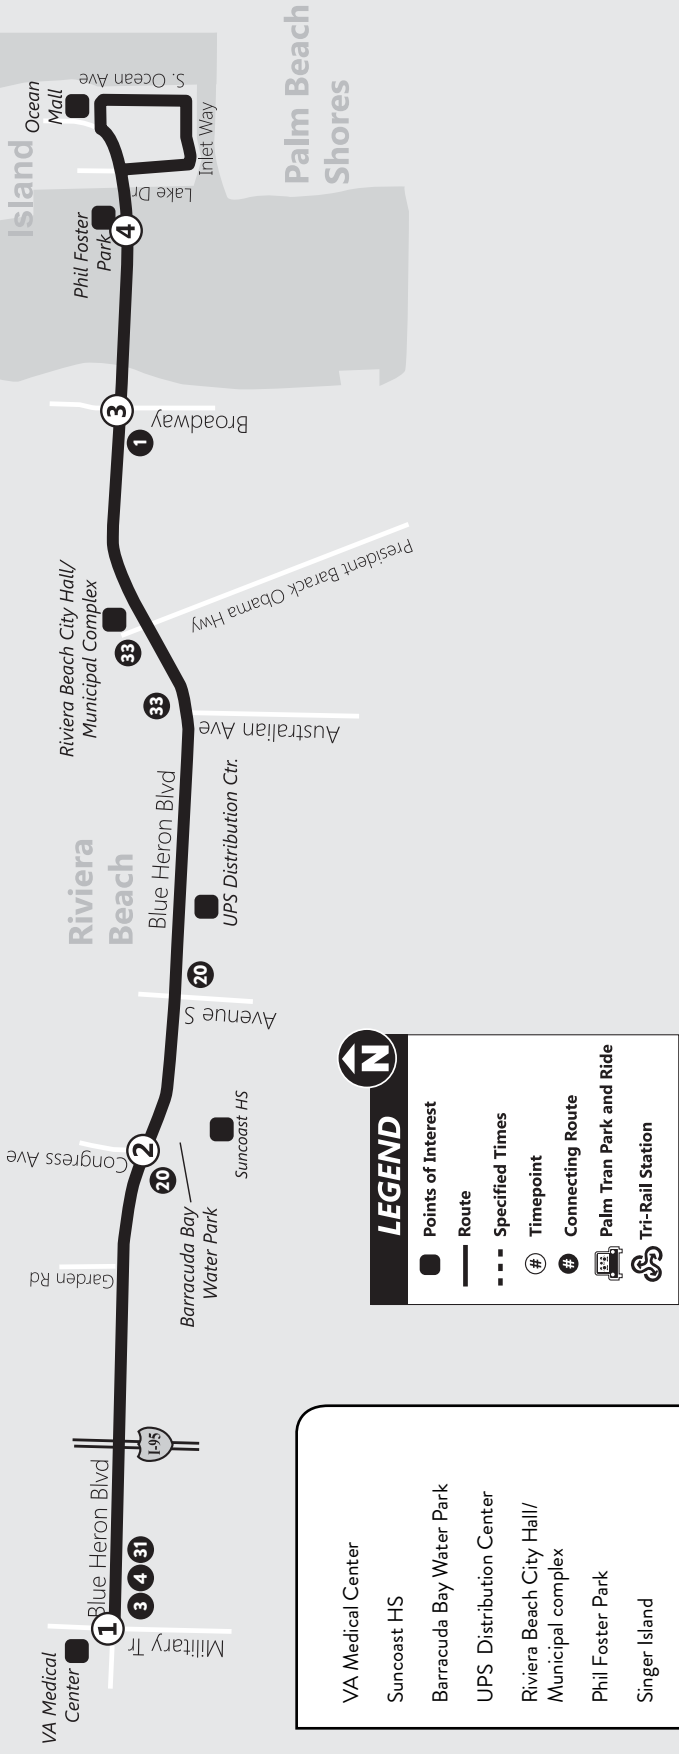

NORTH COUNTY

ROUTE 30 Ruta 30 / Rout 30

Via Blue Heron Blvd. — Riviera Beach Crosstown

30

LEGEND

- Points of Interest
- Route
- Specified Times
- Timepoint
- Connecting Route
- Palm Tran Park and Ride
- Tri-Rail Station

- VA Medical Center
- Suncoast HS
- Barracuda Bay Water Park
- UPS Distribution Center
- Riviera Beach City Hall/
  Municipal complex
- Phil Foster Park
- Singer Island
- Ocean Mall