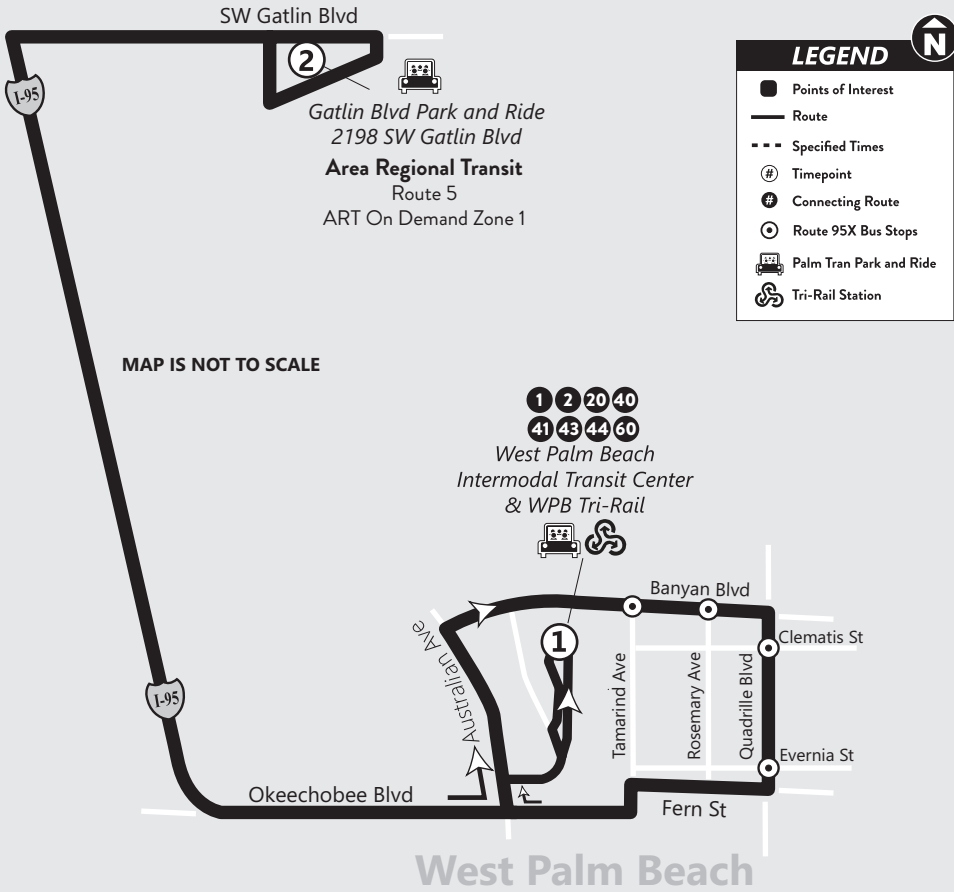

Port St. Lucie Express

Port St. Lucie to West Palm Beach via I-95

Port St. Lucie

Northbound Norte / Nô

P.M. times are shown in **bold**/Los horarios de P.M. se muestran en **negrilla**/Lè nan apre midi yo prezante an **fonse**

Weekday / Semana / Lasèmèn

1 West Palm Beach Intermodal Transit Center Bus Stop #602	2 SW Gatlin Blvd Park and Ride Bus Stop #9501
5:20	6:15
5:45	6:40
5:50	6:50
6:50	7:50

Southbound Sur/Sid

P.M. times are shown in **bold**/Los horarios de P.M. se muestran en **negrilla**/Lè nan apre midi yo prezante an **fonse**

Weekday / Semana / Lasèmèn

2 SW Gatlin Blvd Park and Ride Bus Stop #9501	1 West Palm Beach Intermodal Transit Center Bus Stop #602
6:25	7:25
6:50	7:50
7:00	7:55
8:00	8:55