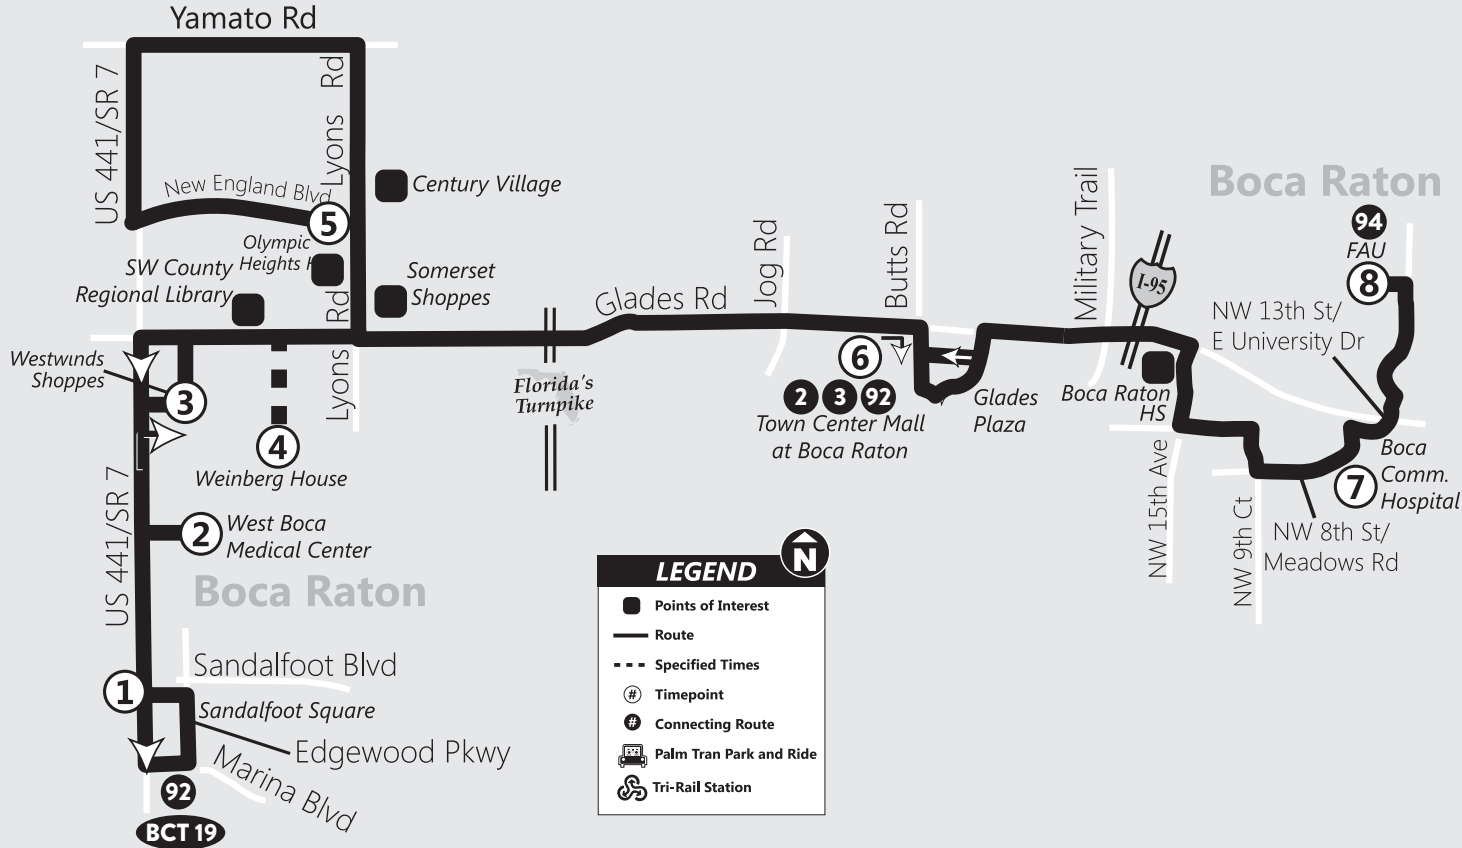

SOUTH COUNTY

91

ROUTE 91 Ruta 91 / Rout 91

Via Glades Rd. - Sandalfoot Square to Florida Atlantic University

147

LEGEND

- Points of Interest
- Route
- Specified Times
- Timepoint
- Connecting Route
- Palm Tran Park and Ride
- Tri-Rail Station

- Sandalfoot Square
- West Boca Medical Center
- Westwinds Shoppes
- SW County Regional Library
- Olympic Heights HS
- Century Village
- Somerset Shoppes
- Town Center Mall
- Glades Plaza
- Boca High School
- Boca Community Hospital
- FAU

Sunday / Domingo / Dimanch

⑧	⑦	⑥	⑤	④	③	②	①
Florida Atlantic University <i>Bus Stop #1134</i>	Boca Hospital <i>Bus Stop #8217</i>	Town Center Mall <i>Bus Stop #746</i>	Lyons & New England <i>Bus Stop #8142</i>	Weinberg House <i>Bus Stop #8389</i>	Westwinds Shopping Center <i>Bus Stop #8363</i>	West Boca Medical Center <i>Bus Stop #8343</i>	Sandalfoot Square <i>Bus Stop #8350</i>
9:27	9:33	9:55	10:21	10:31	10:37	10:44	10:51
10:27	10:33	10:55	11:21		11:34	11:41	11:48
11:27	11:33	11:55	12:21	12:31	12:37	12:44	12:51
12:27	12:33	12:55	1:21		1:34	1:41	1:48
1:27	1:33	1:55	2:21	2:31	2:37	2:44	2:51
2:27	2:33	2:55	3:21		3:34	3:41	3:48
3:27	3:33	3:55	4:21		4:34	4:41	4:48
4:27	4:33	4:55	5:21		5:34	5:41	5:48