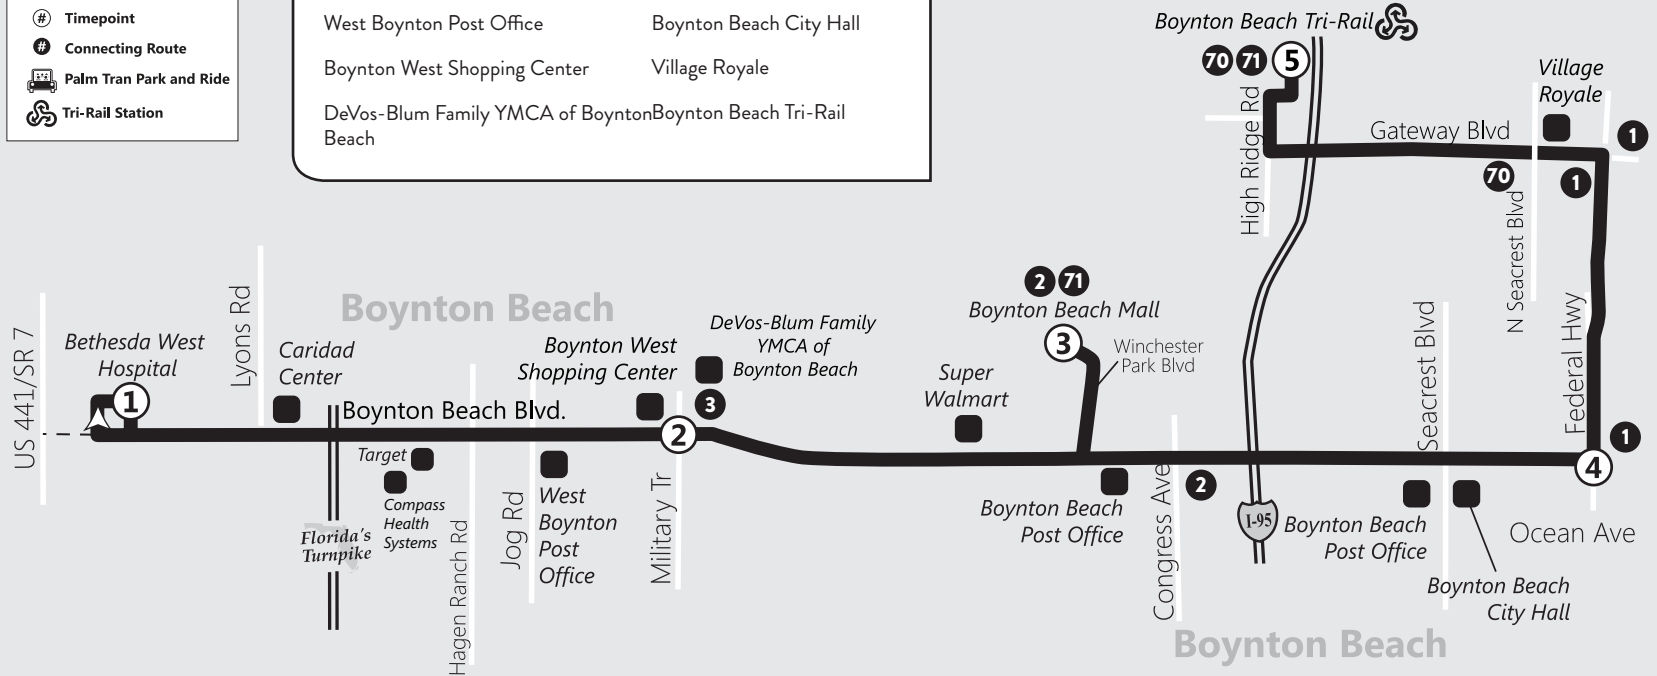

SOUTH COUNTY

73

ROUTE 73 Ruta 73 / Rout 73

Via Boynton Beach Blvd. - Boynton Beach Tri-Rail to Bethesda Hospital

LEGEND 

-  Points of Interest
-  Route
-  Specified Times
-  Timepoint
-  Connecting Route
-  Palm Tran Park and Ride
-  Tri-Rail Station

Bethesda West Hospital	Super Walmart
Caridad Center	Boynton Beach Mall
Compass Health Systems	Boynton Beach Post Office
West Boynton Post Office	Boynton Beach City Hall
Boynton West Shopping Center	Village Royale
DeVos-Blum Family YMCA of Boynton Beach	Boynton Beach Tri-Rail

Weekday / Semana / Lasèmèn

①	②	③	④	⑤
Bethesda Hospital West Bus Stop #6791	Boynton Beach & Military Bus Stop #6742	Boynton Beach Mall Bus Stop # 687	Boynton Beach & Federal Bus Stop #6741	Boynton Beach Tri-Rail Bus Stop #679
6:08	6:22	5:32	5:42	5:54
7:08	7:22	6:35	6:48	7:01
8:05	8:21	8:35	8:48	9:01
9:05	9:21	9:35	9:48	10:01
10:05	10:21	10:35	10:48	11:01
11:05	11:21	11:35	11:48	12:01
12:05	12:21	12:35	12:48	1:01
1:05	1:21	1:35	1:48	2:01
2:05	2:21	2:35	2:48	3:01
3:00	3:18	3:35	3:48	4:03
4:05	4:21	4:35	4:48	5:05
5:05	5:21	5:35	5:48	6:05
6:05	6:18	6:30	6:43	6:55
7:05	7:18	7:30	7:43	7:55
8:05	8:18	8:30	8:43	8:55

Sunday / Domingo / Dimanch

⑤ Boynton Beach Tri-Rail Bus Stop #679	④ Boynton Beach & Federal Bus Stop #6763	③ Boynton Beach Mall Bus Stop # 687	② Boynton Beach & Military Bus Stop #6753	① Bethesda Hospital West Bus Stop #6791
8:10	8:21	8:39	8:47	9:01
9:20	9:31	9:49	9:57	10:11
10:20	10:31	10:44	10:52	11:06
11:20	11:31	11:44	11:52	12:06
12:20	12:31	12:44	12:52	1:06
1:20	1:31	1:44	1:52	2:06
2:20	2:31	2:44	2:52	3:06
3:20	3:31	3:44	3:52	4:06
4:20	4:31	4:44	4:52	5:06
5:20	5:31	5:44	5:52	6:06
6:20	6:31	6:44	6:52	7:06