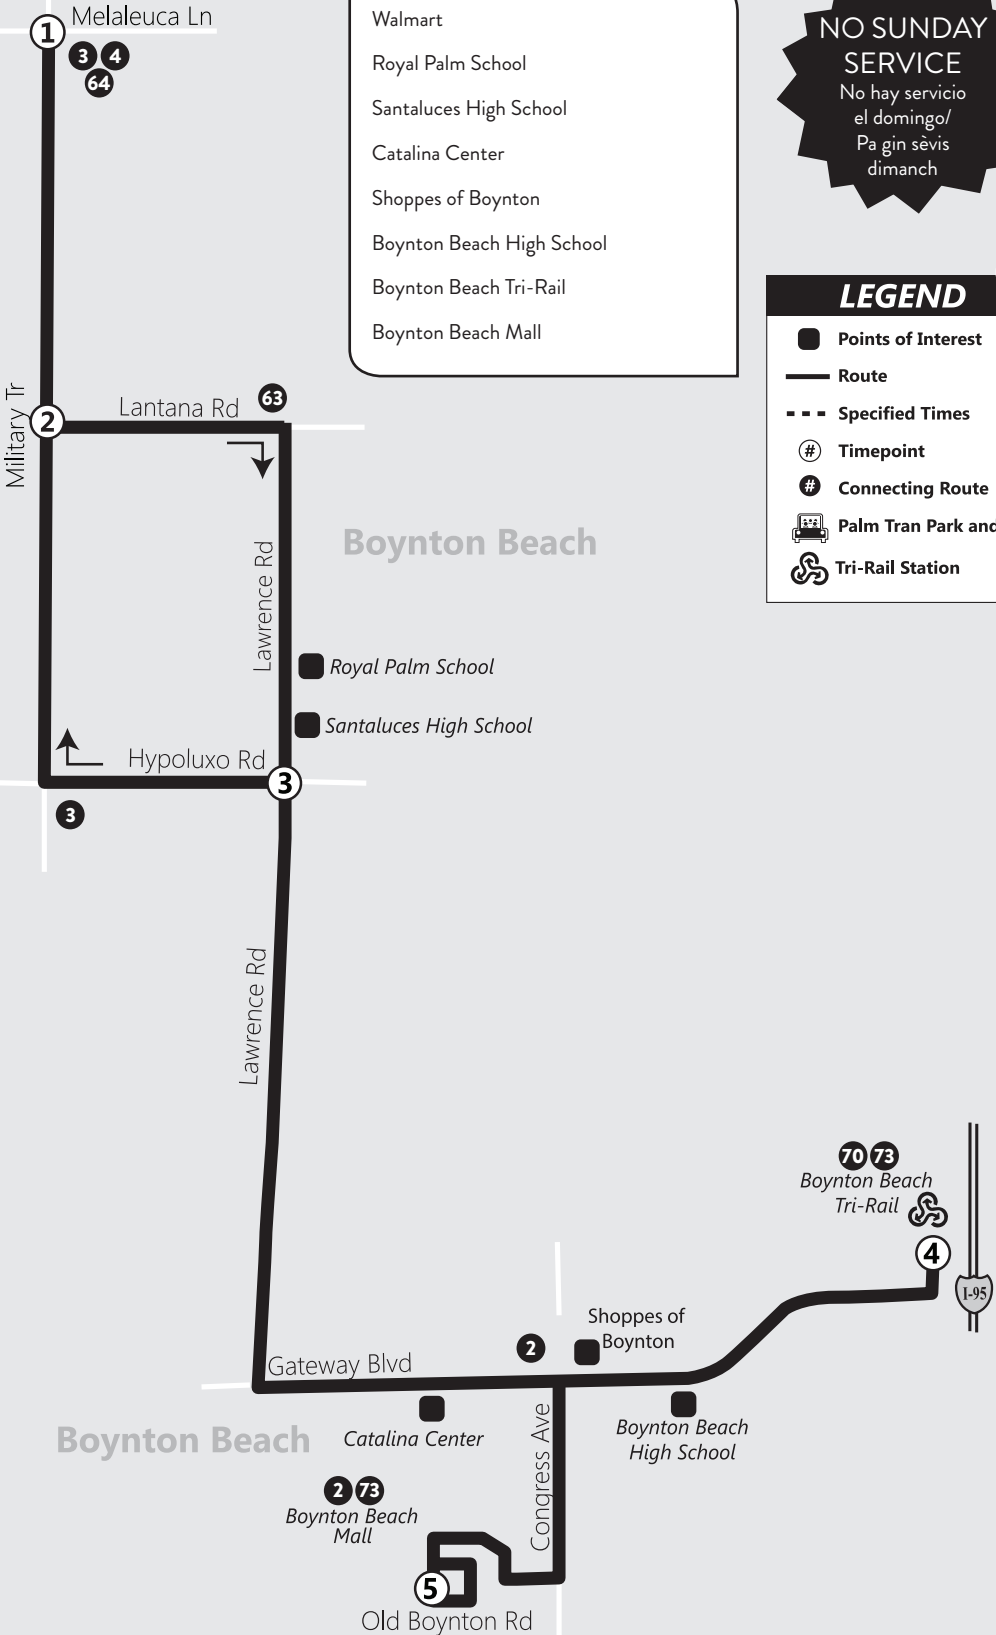

SOUTH COUNTY

71

ROUTE 71 Ruta 71 / Rout 71

Via Lawrence Rd. – Boynton Beach Crosstown

- Walmart
- Royal Palm School
- Santaluces High School
- Catalina Center
- Shoppes of Boynton
- Boynton Beach High School
- Boynton Beach Tri-Rail
- Boynton Beach Mall

NO SUNDAY SERVICE

No hay servicio el domingo/
Pa gin sèvis dimanch

LEGEND

- Points of Interest
- Route
- Specified Times
- Timepoint
- Connecting Route
- Palm Tran Park and Ride
- Tri-Rail Station