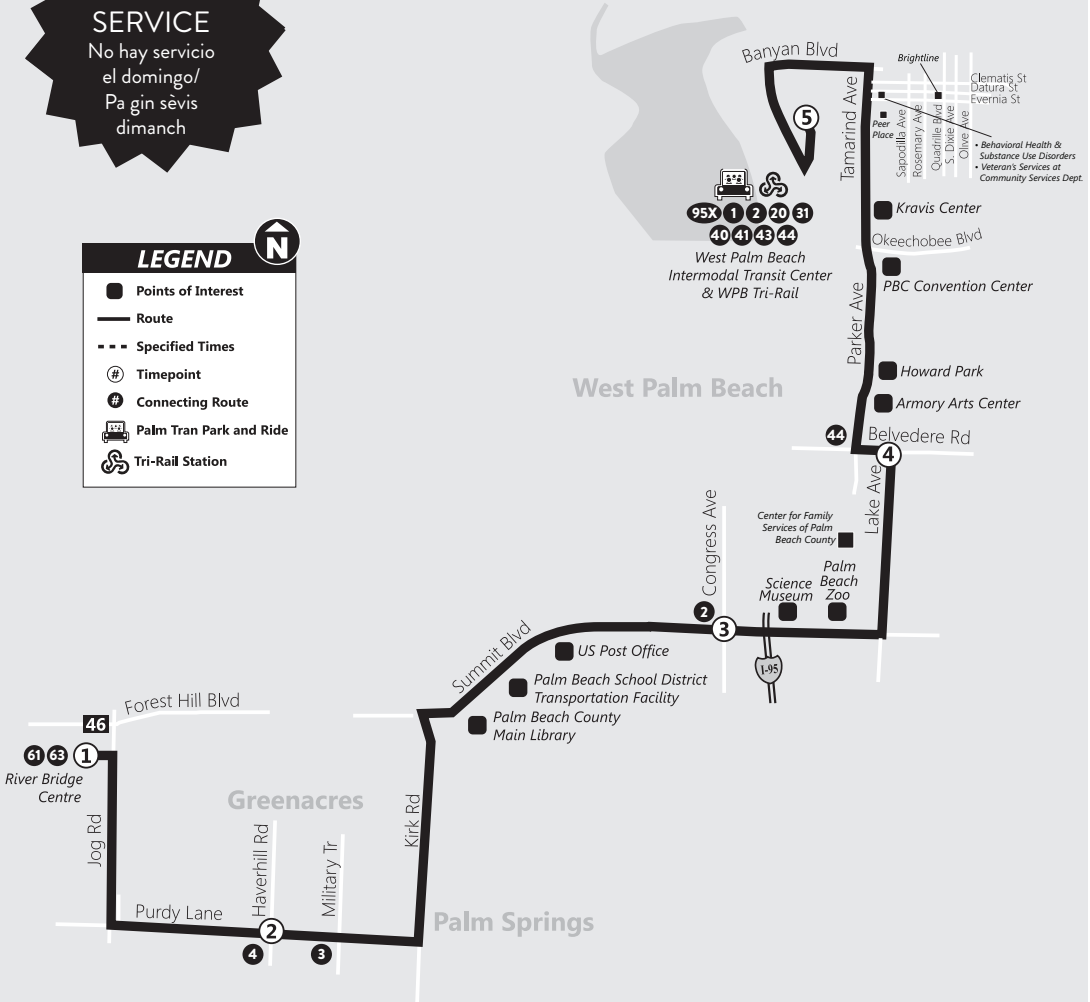

CENTRAL COUNTY

60

ROUTE 60 Ruta 60 / Rout 60

Via Parker Ave., Summit Blvd., Kirk Rd. and Purdy Ln. - WPB to River Bridge Centre

NO SUNDAY SERVICE

No hay servicio el domingo/
Pa gin sèvis dimanch

LEGEND

- Points of Interest
- Route
- Specified Times
- Timepoint
- Connecting Route
- Palm Tran Park and Ride
- Tri-Rail Station

River Bridge Centre	PBC Convention Center
Palm Beach County Main Library	Kravis Center
Palm Beach School District Transportation Facility	WPB Tri-Rail
US Post Office	WPB Intermodal Transit Center & Park and Ride
Science Museum	Behavioral Health & Substance Use Disorders
Palm Beach Zoo	Veteran's Services at Community Services Dept.
Center for Family Services of Palm Beach County	Peer Place
Armory Arts Center	
Howard Park	

Weekday / Semana / Lasèmen

① River Bridge Centre Bus Stop #1472	② Purdy & Haverhill Bus Stop #5310	③ Summit & Congress Bus Stop #912	④ Lake & Belvedere Bus Stop #4652	⑤ Intermodal Transit Center Bus Stop #602
6:11	6:19	6:31	6:43	6:55
7:11	7:19	7:31	7:43	7:55
8:11	8:19	8:31	8:43	8:55
9:13	9:21	9:33	9:45	9:55
10:13	10:21	10:33	10:45	10:55
11:13	11:21	11:33	11:45	11:55
12:13	12:21	12:33	12:45	12:55
1:13	1:21	1:33	1:45	1:55
2:13	2:21	2:33	2:45	2:55
3:11	3:20	3:32	3:44	3:55
4:11	4:20	4:32	4:44	4:55
5:11	5:20	5:32	5:44	5:55
6:10	6:18	6:28	6:39	6:49
7:10	7:18	7:28	7:39	7:49

**Palm Tran's
Intermodal Transit Center**
150 Clearwater Drive
Downtown WPB

Transfers to Routes:

Lighted and covered bus benches

Convenient passenger drop-off area

Bus pass sales kiosk

Park and Ride Lot

Connections to: