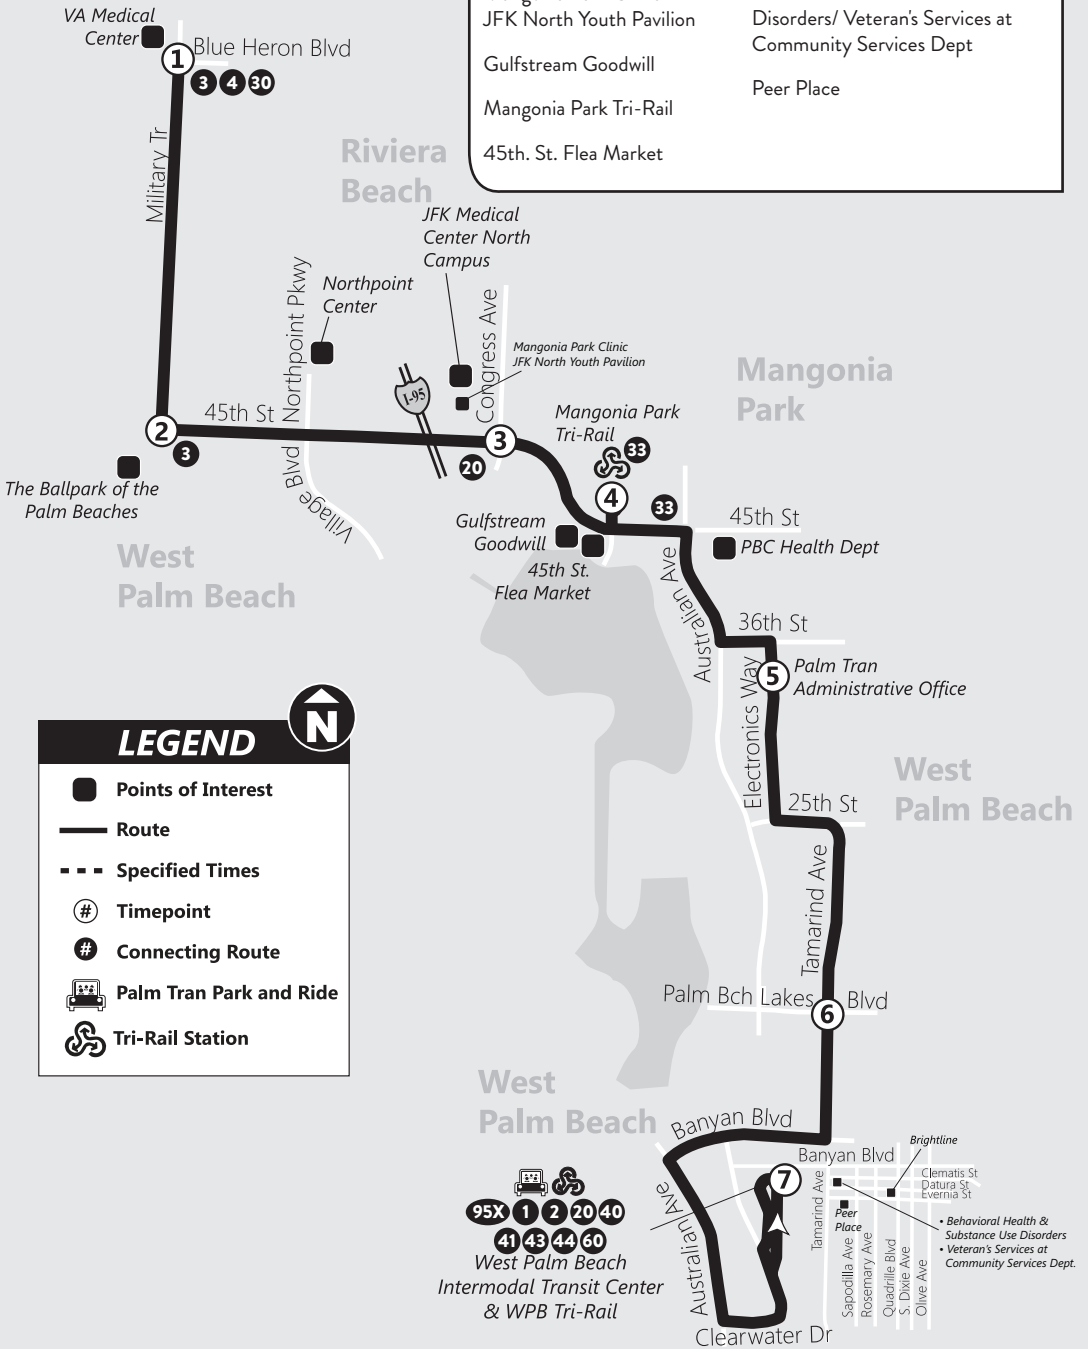

NORTH COUNTY

31

ROUTE 31 Ruta 31 / Rout 31

Via 45th St./Tamarind Ave – WPB Crosstown

VA Medical Center	Palm Tran Administrative Office
Northpoint Center	West Palm Beach Tri-Rail
JFK Medical Center North Campus	WPB Intermodal Transit Center & Palm Tran Park and Ride
Mangonia Park Clinic/ JFK North Youth Pavilion	Behavioral Health & Substance Use Disorders/ Veteran's Services at Community Services Dept
Gulfstream Goodwill	Peer Place
Mangonia Park Tri-Rail	
45th. St. Flea Market	

LEGEND

- Points of Interest
- Route
- Specified Times
- Timepoint
- Connecting Route
- Palm Tran Park and Ride
- Tri-Rail Station

95X 1 2 20 40
41 43 44 60
West Palm Beach
Intermodal Transit Center
& WPB Tri-Rail