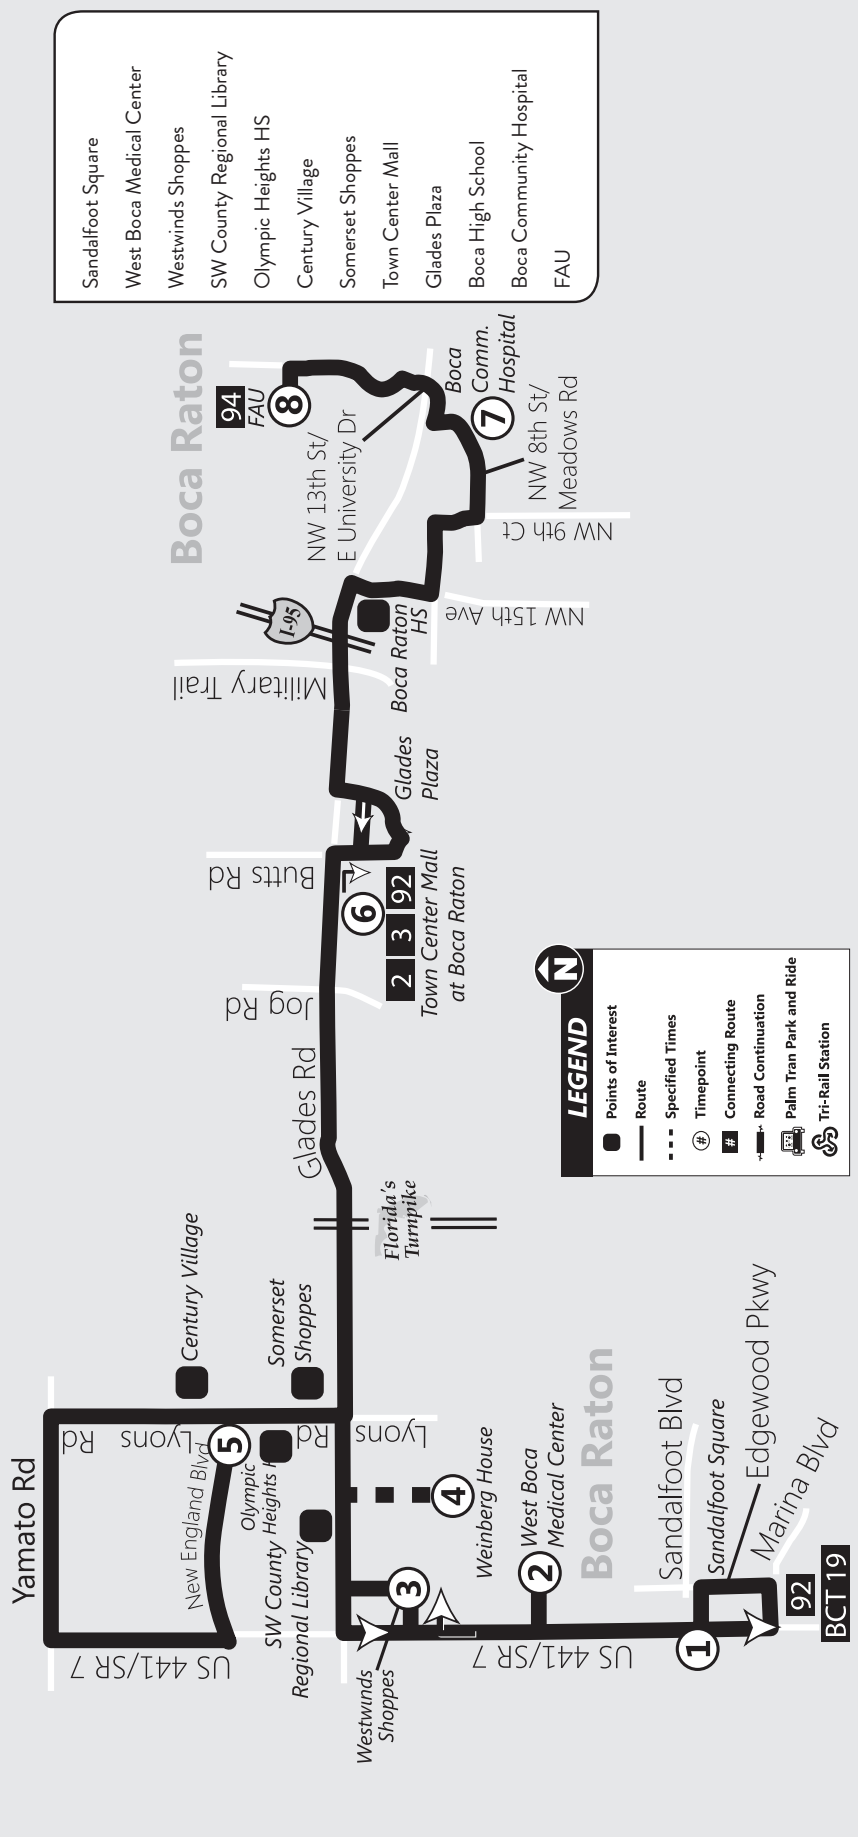

SOUTH COUNTY

**91** **ROUTE 91** Ruta 91 / Rout 91  
Via Glades Rd. - Sandalfoot Square to Florida Atlantic University

- Sandalfoot Square
- West Boca Medical Center
- Westwinds Shoppes
- SW County Regional Library
- Olympic Heights HS
- Century Village
- Somerset Shoppes
- Town Center Mall
- Glades Plaza
- Boca High School
- Boca Community Hospital
- FAU

### Sunday / Domingo / Dimanch

8 Florida Atlantic University <i>Bus Stop #1134</i>	7 Boca Hospital <i>Bus Stop #8217</i>	6 Town Center Mall <i>Bus Stop #746</i>	5 Lyons & New England <i>Bus Stop #8142</i>	4 Weinberg House <i>Bus Stop #8389</i>	3 Westwinds Shopping Center <i>Bus Stop #8363</i>	2 West Boca Medical Center <i>Bus Stop #8343</i>	1 Sandalfot Square <i>Bus Stop #8350</i>
9:27	9:33	9:55	10:21	10:31	10:37	10:44	10:51
10:27	10:33	10:55	11:21		11:34	11:41	11:48
11:27	11:33	11:55	<b>12:21</b>	<b>12:31</b>	<b>12:37</b>	<b>12:44</b>	<b>12:51</b>
<b>12:27</b>	<b>12:33</b>	<b>12:55</b>	<b>1:21</b>		<b>1:34</b>	<b>1:41</b>	<b>1:48</b>
<b>1:27</b>	<b>1:33</b>	<b>1:55</b>	<b>2:21</b>	<b>2:31</b>	<b>2:37</b>	<b>2:44</b>	<b>2:51</b>
<b>2:27</b>	<b>2:33</b>	<b>2:55</b>	<b>3:21</b>		<b>3:34</b>	<b>3:41</b>	<b>3:48</b>
<b>3:27</b>	<b>3:33</b>	<b>3:55</b>	<b>4:21</b>		<b>4:34</b>	<b>4:41</b>	<b>4:48</b>
<b>4:27</b>	<b>4:33</b>	<b>4:55</b>	<b>5:21</b>		<b>5:34</b>	<b>5:41</b>	<b>5:48</b>