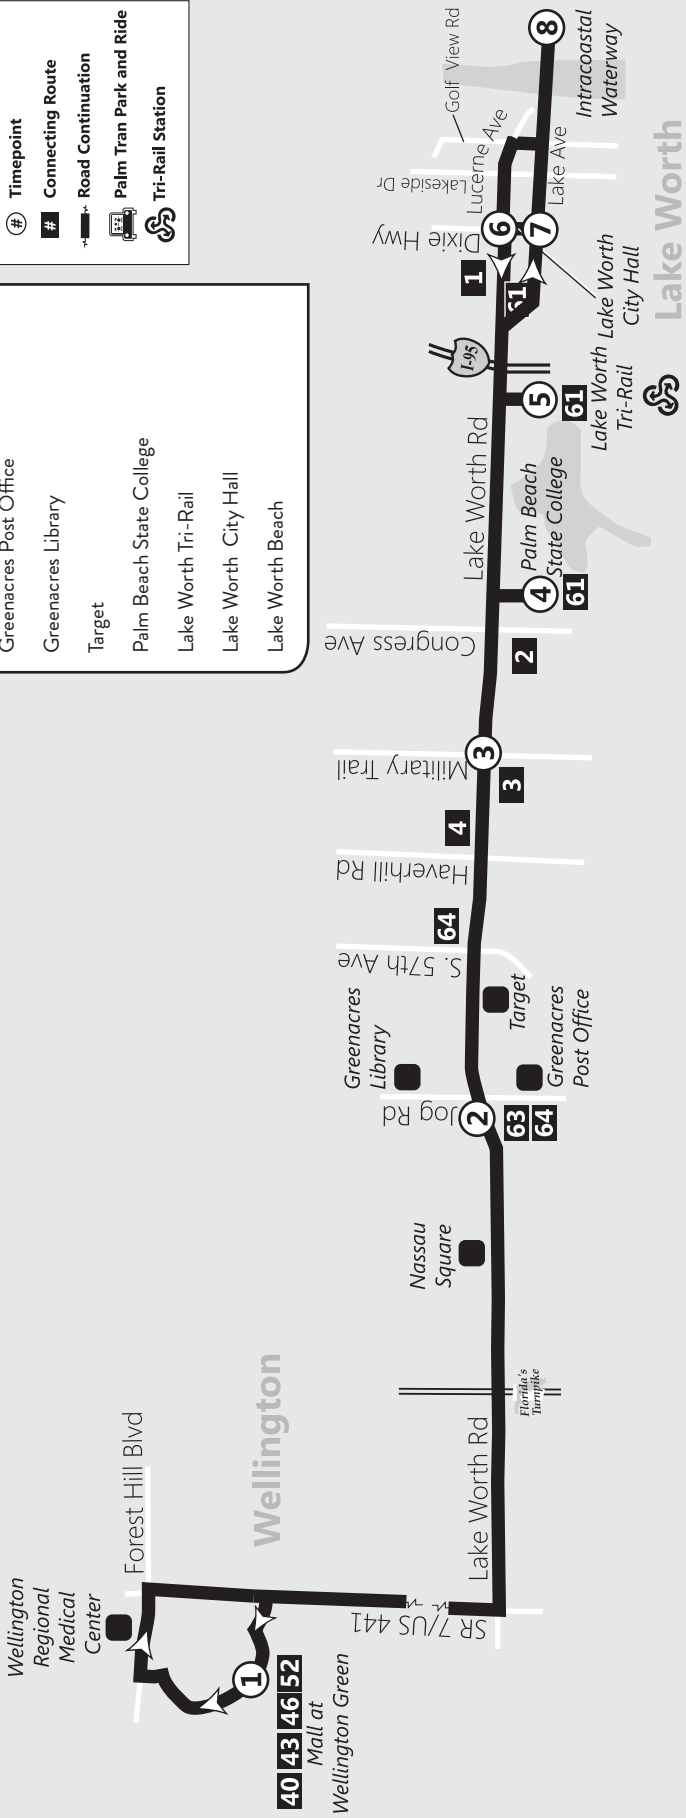

CENTRAL COUNTY

62

ROUTE 62 Ruta 62 / Rout 62

Via Lake Worth Rd. — Wellington to Lake Worth Beach

LEGEND 

-  Points of Interest
-  Route
-  Specified Times
-  Timepoint
-  Connecting Route
-  Road Continuation
-  Palm Tran Park and Ride
-  Tri-Rail Station

- Mall at Wellington Green
- Wellington Regional Medical Center
- Nassau Square
- Greenacres Post Office
- Greenacres Library
- Target
- Palm Beach State College
- Lake Worth Tri-Rail
- Lake Worth City Hall
- Lake Worth Beach

TAKE THE BEACH BUS!

Route 62 goes to
Lake Worth Beach
7 days a week!

Route 62 connects to

Palm Tran Routes

1 2 3 4 40 43
46 52 61 63 64

Route 62 Eastbound Este / Lès

P.M. times are shown in **bold**/Los horarios de P.M. se muestran en **negrilla**/Lè nan apre midi yo prezante an **fonse**

**Don't want to stress about beach parking?
Let Palm Tran take you there!**

Palm Tran offers free park and ride locations. Park your car at Florida's Turnpike interchange at Lake Worth Road or Lake Worth Tri-Rail and hop on Route 62!