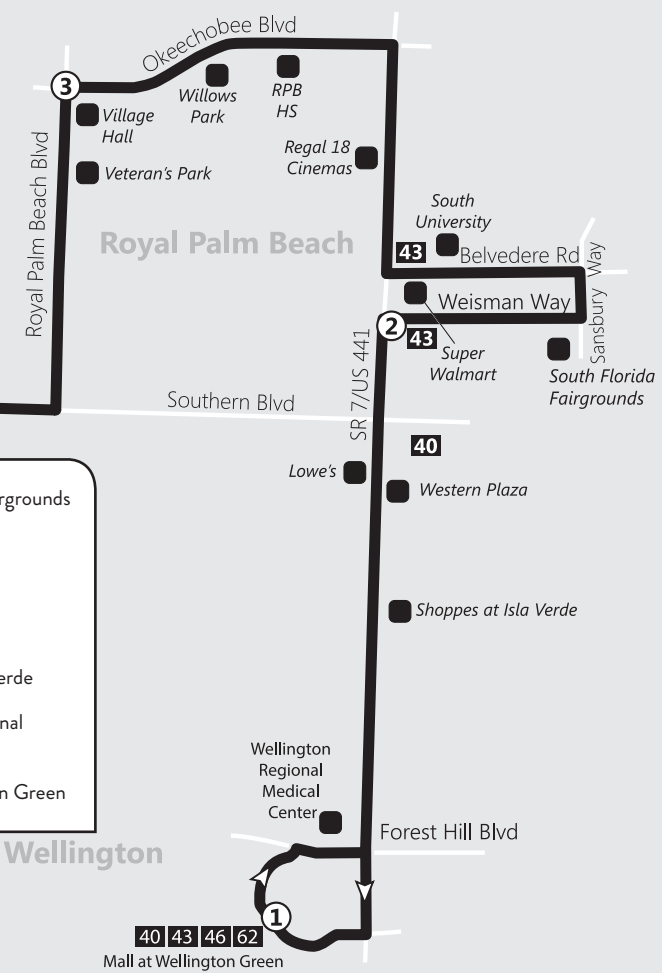

CENTRAL COUNTY

52

ROUTE 52 Ruta 52 / Rout 52

Via Okeechobee Blvd./SR-7 Royal Palm Beach Crosstown

NO SUNDAY SERVICE
No hay servicio el domingo/
Pa gin sèvis dimanch

PBSC Loxahatchee Groves
5 40

Palms West Hospital
4 40

PBSC Loxahatchee Groves	South Florida Fairgrounds
Palms West Hospital	Super Walmart
Veterans Park	Lowe's
Village Hall	Western Plaza
Royal Palm Beach HS	Shoppes at Isla Verde
Regal 18 Cinemas	Wellington Regional Medical Center
South University	Mall at Wellington Green

LEGEND

- Points of Interest
- Route
- Specified Times
- Timepoint
- Connecting Route
- Road Continuation
- Palm Tran Park and Ride
- Tri-Rail Station

COMING SOON!

In partnership with Uber and local taxi services, Palm Tran is excited to offer an innovative pilot program to help link you to Palm Tran's fixed-route and improve accessibility to destinations served by routes 21, 52, and segments of 92.