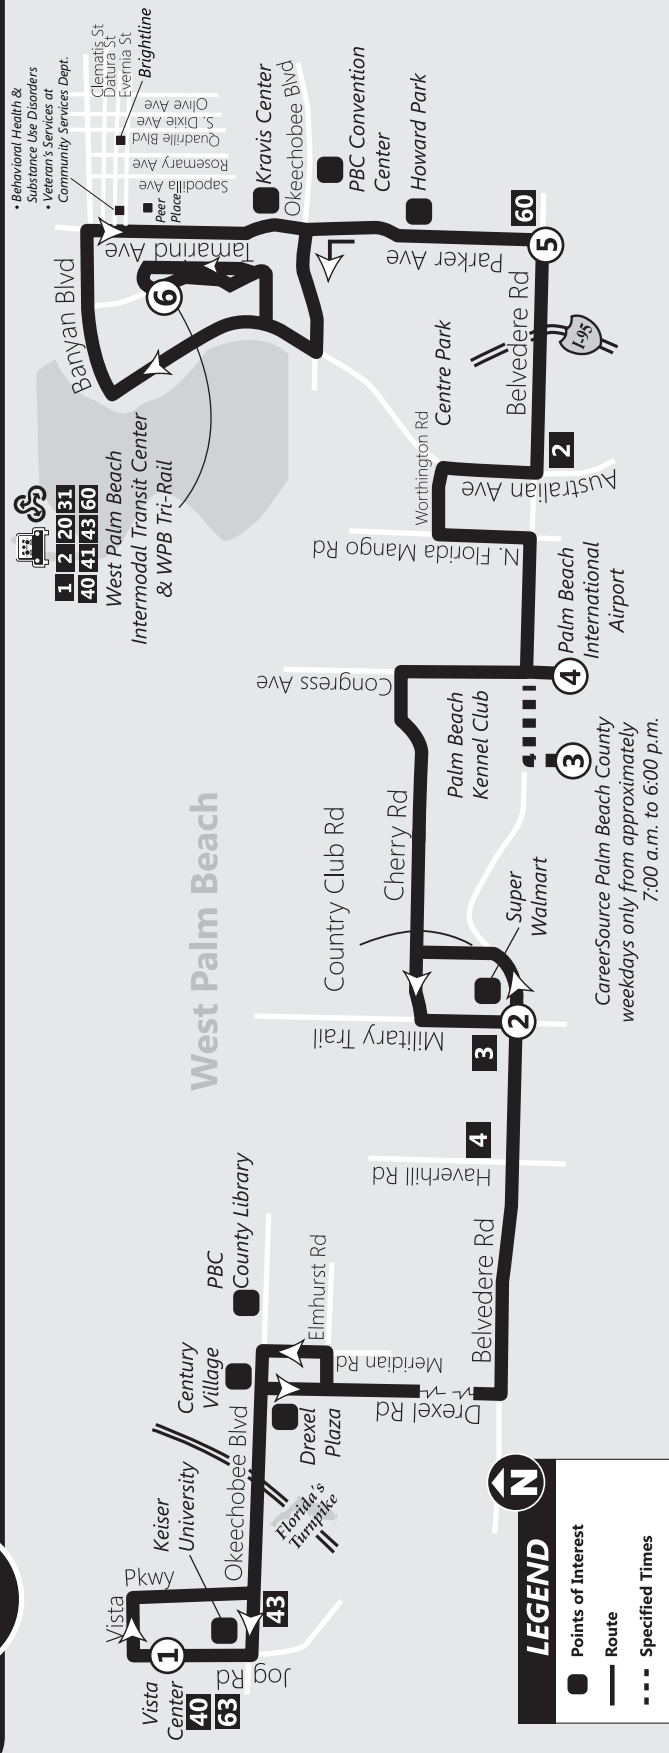

CENTRAL COUNTY

44

ROUTE 44 Ruta 44 / Rout 44

Via Belvedere Rd. — West Palm Beach Crosstown

Vista Center & Keiser University	Super Walmart	PBC Convention Center	Behavioral Health & Substance Use Disorders/ Veterans Services at Community Services Dept.
Drexel Plaza	Palm Beach Kennel Club	Kravis Center	Peer Place
Century Village	PBIA	West Palm Beach Tri-Rail	
PBC Library	Centre Park	WPB Intermodal Transit Center & Park and Ride	
	Howard Park		

LEGEND

- Points of Interest
- Route
- - - Specified Times
- # Timepoint
- # Connecting Route
- Road Continuation
- 🚗 Palm Tran Park and Ride
- 🚆 Tri-Rail Station

Route 44 Eastbound Este / Lès

P.M. times are shown in **bold**/Los horarios de P.M. se muestran en **negrilla**/Lès nan apremidi yo prezante an **fonse**

Weekday / Semana / Lasèmèn

1 Vista Center Bus Stop #3852	2 Belvedere & Military Bus Stop #4020	3 CareerSource PBC Bus Stop #4999	4 Palm Beach International Airport Bus Stop #4008	5 Belvedere & Parker Bus Stop #4653	6 Intermodal Transit Center Bus Stop #602
6:33	6:48	7:01	7:06	7:17	7:25
8:38	8:53	9:06	9:11	9:22	9:30
10:38	10:53	11:06	11:11	11:22	11:30
12:46	1:01	1:14	1:19	1:30	1:38
2:43	2:58	3:11	3:16	3:27	3:35
4:38	4:53	5:06	5:11	5:22	5:30
6:45	7:00		7:11	7:22	7:30

Palm Beach County Convention Center

Take Routes:

44 60

Walk to The Square and Kravis Center!