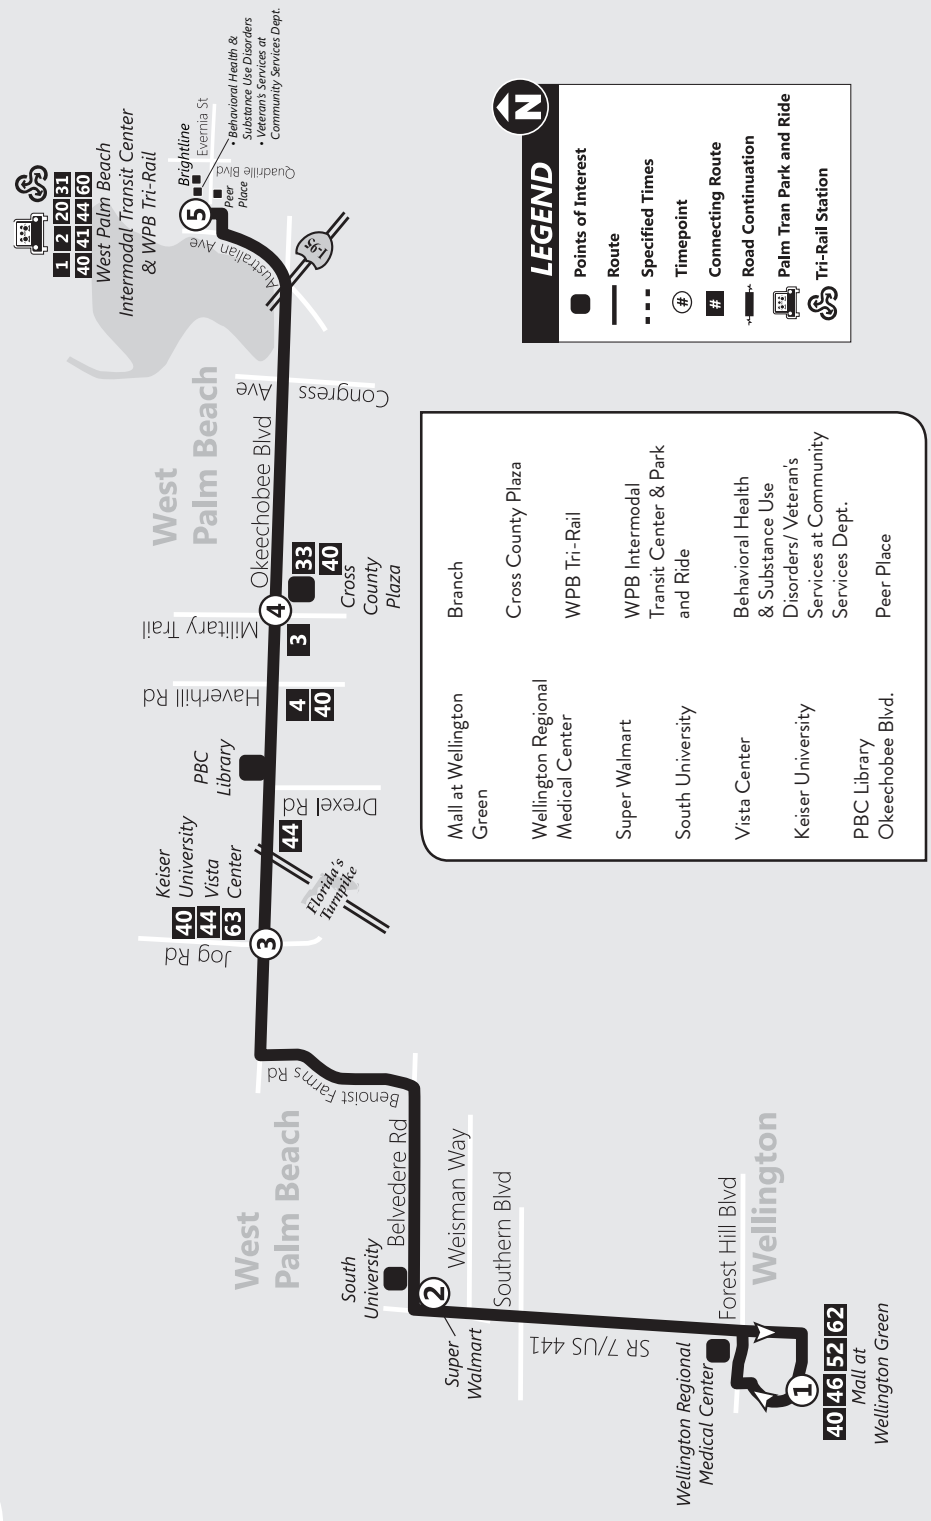

CENTRAL COUNTY

43

ROUTE 43 Ruta 43 / Rout 43

Via Okeechobee Blvd. — West Palm Beach to Wellington

Mall at Wellington Green	Branch
Wellington Regional Medical Center	Cross County Plaza
Super Walmart	WPB Tri-Rail
South University	WPB Intermodal Transit Center & Park and Ride
Vista Center	Behavioral Health & Substance Use Disorders / Veterans Services at Community Services Dept.
Keiser University	Peer Place
PBC Library	
Okeechobee Blvd.	

You read. We drive.

Take Route 43 to the Palm Beach County Okeechobee Blvd. Branch Library.

Purchase your Paradise Pass at any Palm Beach County Library location!

Route 43 Eastbound Este / Lès

P.M. times are shown in **bold**/Los horarios de P.M. se muestran en **negrilla**/Lè nan apre midi yo prezante an **fonse**

Sunday / Domingo / Dimanch

5 Intermodal Transit Center <i>Bus Stop #602</i>	4 Okeechobee & Military <i>Bus Stop #3212</i>	3 Vista Center <i>Bus Stop #3220</i>	2 Belvedere Rd at Walmart N. Entrance <i>Bus Stop #3788</i>	1 Mall at Wellington Green <i>Bus Stop #3742</i>
8:10	8:24	8:32	8:44	8:58
8:40	8:54	9:02	9:14	9:28
9:10	9:24	9:32	9:44	9:58
9:40	9:54	10:02	10:14	10:28
10:10	10:24	10:32	10:44	10:58
10:40	10:54	11:02	11:14	11:28
11:10	11:24	11:32	11:44	11:58
11:40	11:54	12:02	12:14	12:28
12:10	12:24	12:32	12:44	12:58
12:40	12:54	1:02	1:14	1:28
1:10	1:24	1:32	1:44	1:58
1:40	1:54	2:02	2:14	2:28
2:10	2:24	2:32	2:44	2:58
2:40	2:54	3:02	3:14	3:28
3:10	3:24	3:32	3:44	3:58
3:40	3:54	4:02	4:14	4:28
4:10	4:24	4:32	4:44	4:58
4:40	4:54	5:02	5:14	5:25
5:10	5:24	5:32	5:44	5:54
5:40	5:54	6:02	6:14	6:28
6:10	6:24	6:31	6:42	6:54
6:40	6:54	7:01	7:12	7:24