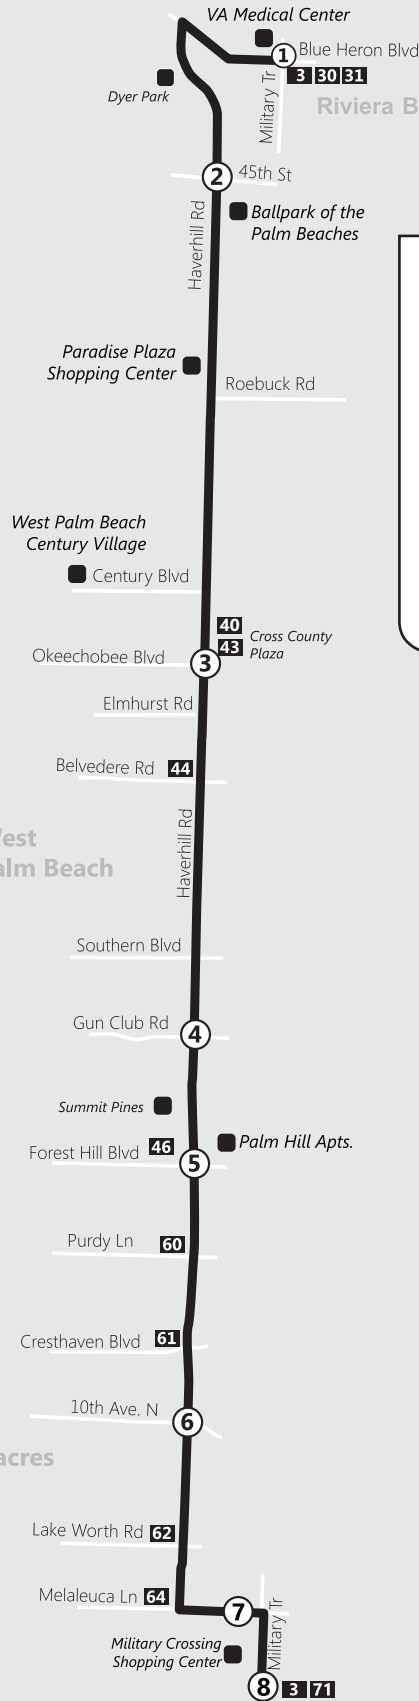

MAIN CORRIDOR

4

ROUTE 4 Ruta 4 / Rout 4

Via Haverhill Rd. — West Palm Beach to VA Medical Center

- VA Medical Center
- The Ballpark of the Palm Beaches
- Paradise Plaza Shopping Center
- West Palm Beach Century Village
- Cross County Plaza
- Summit Pines
- Palm Hill Apartments
- Military Crossing Shopping Center

LEGEND 

-  Points of Interest
-  Route
-  Specified Times
-  Timepoint
-  Connecting Route
-  Road Continuation
-  Palm Tran Park and Ride
-  Tri-Rail Station

Route 4 Southbound Sur/Sid

P.M. times are shown in **bold**/Los horarios de P.M. se muestran en **negrilla**/Lè nan apremidi yo prezante an **fonse**

Weekday / Semana / Lasèmèn

1 VA Medical Center Bus Stop #1015	2 Haverhill & 45th St Bus Stop #1403	3 Haverhill & Okeechobee Bus Stop #1547	4 Haverhill & Gun Club Bus Stop #1434	5 Haverhill & Forest Hill Bus Stop #1462	6 Haverhill & 10th Ave N Bus Stop #1465	8 Melaleuca & Military Bus Stop #1065
6:10	6:17	6:26	6:36	6:41	6:46	6:55
7:10	7:17	7:26	7:37	7:42	7:47	7:56
8:10	8:17	8:26	8:37	8:42	8:47	8:56
9:10	9:17	9:25	9:34	9:39	9:43	9:51
10:10	10:17	10:25	10:34	10:39	10:43	10:51
11:10	11:17	11:25	11:34	11:39	11:43	11:51
12:10	12:17	12:25	12:34	12:39	12:43	12:51
1:10	1:17	1:25	1:34	1:39	1:43	1:51
2:10	2:17	2:27	2:38	2:44	2:48	2:56
3:10	3:17	3:27	3:38	3:44	3:48	3:56
4:10	4:17	4:27	4:38	4:44	4:48	4:56
5:10	5:17	5:27	5:38	5:45	5:49	5:58
6:10	6:17	6:27	6:38	6:45	6:49	6:58
7:10	7:17	7:25	7:34	7:39	7:43	7:49

Leve pou woulib

Pandan otobis la ap pwoche bò kote w la, leve kanpe, parèt vizib epi siyal bis la pou operatè bis la konnen ou vle monte.

Route 4 Northbound Norte / Nô

P.M. times are shown in **bold**/Los horarios de P.M. se muestran en **negrilla**/Lè nan apremidi yo prezante an **fonse**