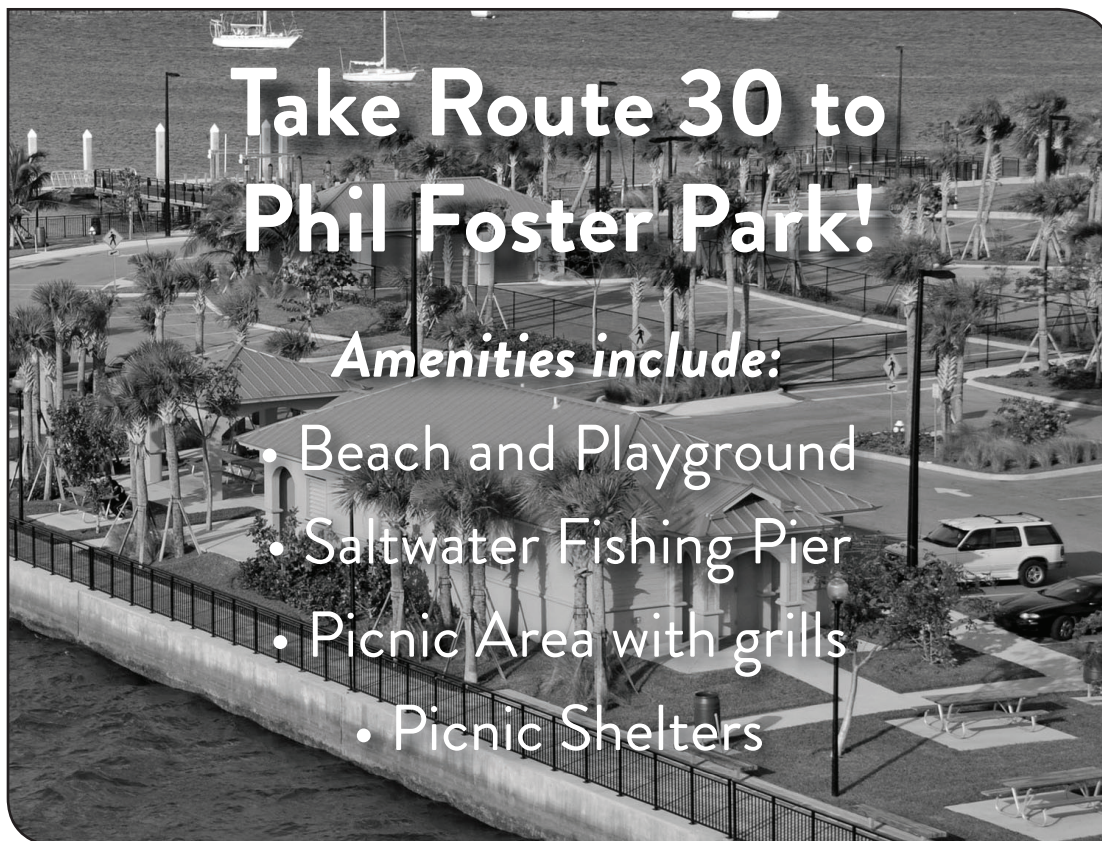

Route 30 Eastbound Este / Lès

P.M. times are shown in **bold**/Los horarios de P.M. se muestran en **negrilla**/Lès nan apremidi yo prezante an **fonse**

Weekday / Semana / Lasèmèn

1 VA Medical Center Bus Stop #1015	2 Blue Heron & Congress Bus Stop #2822	3 Blue Heron & Broadway Bus Stop #2552	4 Blue Heron at Phil Foster Park Bus Stop #2570
5:45	5:50	5:57	6:10
6:15	6:20	6:27	6:40
6:45	6:50	6:57	7:10
7:15	7:20	7:27	7:40
7:45	7:50	7:57	8:10
8:15	8:20	8:27	8:40
8:45	8:50	8:57	9:10
9:15	9:20	9:27	9:40
9:45	9:50	9:57	10:10
10:15	10:20	10:27	10:40
10:45	10:50	10:57	11:10
11:15	11:20	11:27	11:40
11:45	11:50	11:57	12:10
12:15	12:20	12:27	12:40
12:45	12:50	12:57	1:10
1:15	1:20	1:27	1:40
1:45	1:50	1:57	2:10
2:15	2:20	2:27	2:40
2:45	2:50	2:57	3:10
3:15	3:21	3:28	3:41
3:45	3:51	3:58	4:11
4:15	4:21	4:28	4:41
4:45	4:51	4:58	5:11
5:15	5:21	5:28	5:41
5:45	5:51	5:58	6:11
6:15	6:21	6:27	6:39
6:45	6:51	6:57	7:09
7:15	7:21	7:27	7:39