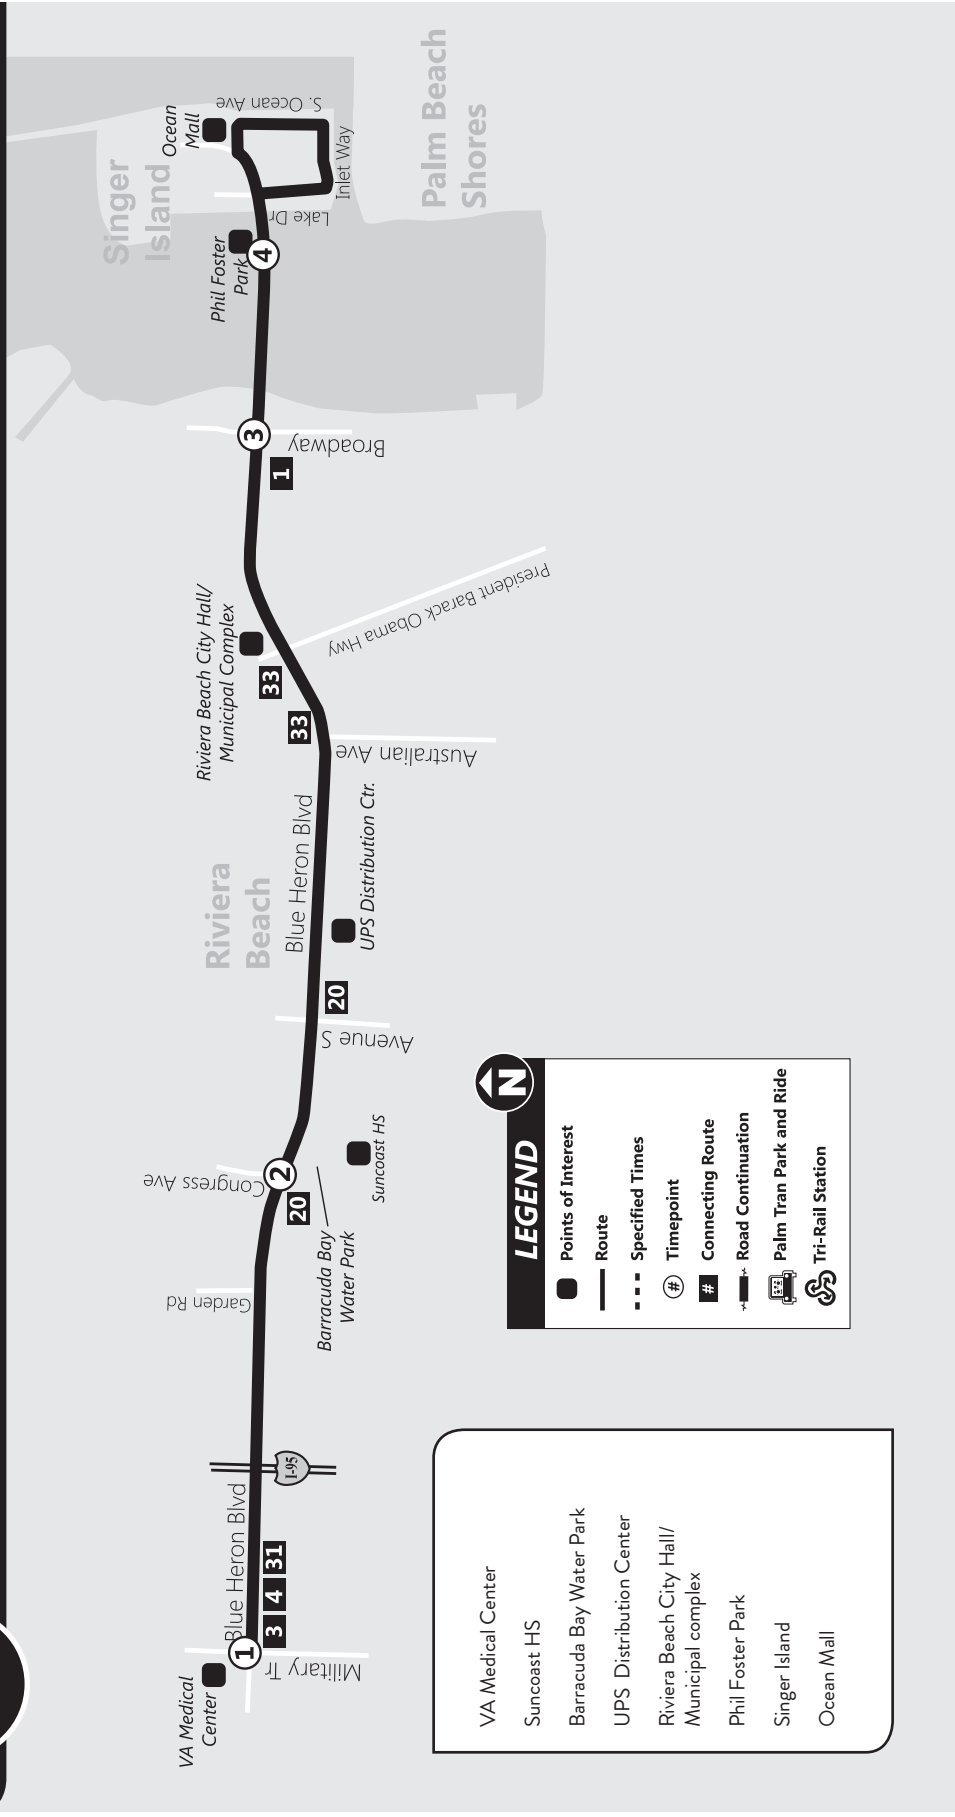

NORTH COUNTY

30

ROUTE 30 Ruta 30 / Rout 30

Via Blue Heron Blvd. – Riviera Beach Crosstown

- VA Medical Center
- Suncoast HS
- Barracuda Bay Water Park
- UPS Distribution Center
- Riviera Beach City Hall/
Municipal complex
- Phil Foster Park
- Singer Island
- Ocean Mall

LEGEND

- Points of Interest
- Route
- Specified Times
- Timepoint
- Connecting Route
- Road Continuation
- Palm Tran Park and Ride
- Tri-Rail Station

Route 30 Eastbound Este / Lès

P.M. times are shown in **bold**/Los horarios de P.M. se muestran en **negrilla**/Lès nan apremidi yo prezante an **fonse**

Route 30 Eastbound Este / Lès

Saturday / Sábado / Samdi

1 VA Medical Center <i>Bus Stop #1015</i>	2 Blue Heron & Congress <i>Bus Stop #2822</i>	3 Blue Heron & Broadway <i>Bus Stop #2552</i>	4 Blue Heron at Phil Foster Park <i>Bus Stop #2570</i>
7:30	7:35	7:42	7:55
8:00	8:05	8:12	8:25
8:30	8:35	8:42	8:55
9:00	9:05	9:12	9:25
9:30	9:35	9:42	9:55
10:00	10:05	10:12	10:25
10:30	10:35	10:42	10:55
11:00	11:05	11:12	11:25
11:30	11:35	11:42	11:55
12:00	12:05	12:12	12:25
12:30	12:35	12:42	12:55
1:00	1:05	1:12	1:25
1:30	1:35	1:42	1:55
2:00	2:05	2:12	2:25
2:30	2:35	2:42	2:55
3:00	3:05	3:12	3:25
3:30	3:35	3:42	3:55
4:00	4:05	4:12	4:25
4:30	4:35	4:42	4:55
5:00	5:05	5:12	5:25
5:30	5:35	5:42	5:55

Sunday / Domingo / Dimanch

4 Blue Heron at Phil Foster Park Bus Stop #2570	3 Blue Heron & Broadway Bus Stop #2843	2 Blue Heron & Congress Bus Stop #2853	1 VA Medical Center Bus Stop #1015
8:55	8:59	9:07	9:13
9:25	9:29	9:37	9:43
9:55	9:59	10:07	10:13
10:25	10:29	10:37	10:43
10:55	10:59	11:07	11:13
11:25	11:29	11:37	11:43
11:55	11:59	12:07	12:13
12:25	12:29	12:37	12:43
12:55	12:59	1:07	1:13
1:25	1:29	1:37	1:43
1:55	1:59	2:07	2:13
2:25	2:29	2:37	2:43
2:55	2:59	3:07	3:13
3:25	3:29	3:37	3:43
3:55	3:59	4:07	4:13
4:25	4:29	4:37	4:43
4:55	4:59	5:07	5:13