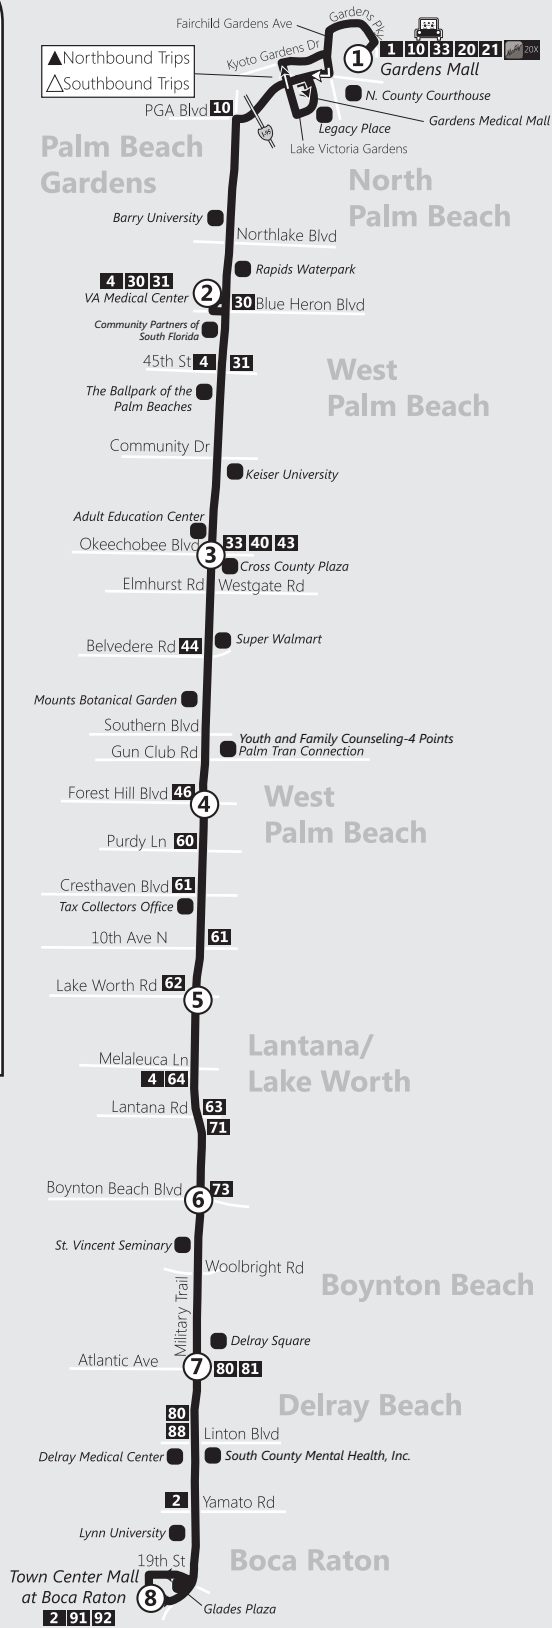

MAIN CORRIDOR

3

ROUTE 3 Ruta 3 / Rout 3
Via Military Trail – Palm Beach Gardens To Boca Raton

- Gardens Mall & Palm Tran Park and Ride
- Gardens Medical Mall
- North County Courthouse
- Barry University
- VA Medical Center
- Community Partners of South Florida
- The Ballpark of the Palm Beaches
- Rapids Water Park
- Keiser University
- Adult Education Ctr.
- Cross County Plaza
- Super Walmart
- Mounts Botanical Garden
- Youth And Family Counseling-4 Points
- Palm Tran Connection
- St. Vincent Seminary
- Delray Square
- Delray Medical Center
- South County Mental Health, Inc.
- Lynn University
- Glades Plaza
- Town Center Mall at Boca Raton