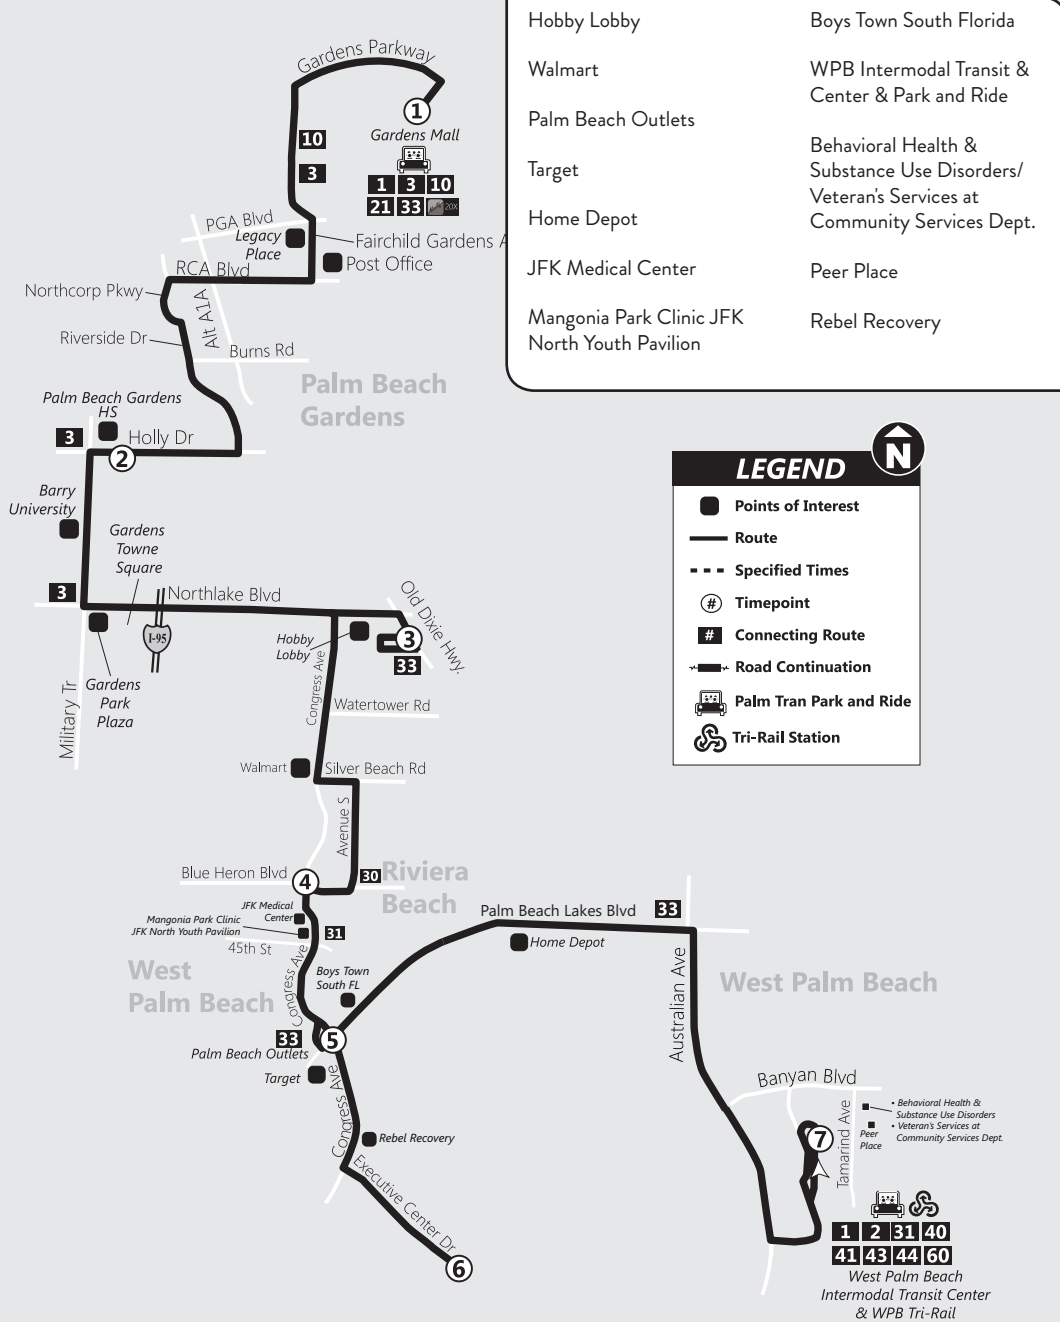

NORTH COUNTY

20

ROUTE 20 Ruta 20 / Rout 20

Via Northlake Blvd & Congress Ave. – Gardens Mall to WPB

Route 20 Southbound Sur/Sid

P.M. times are shown in **bold**/Los horarios de P.M. se muestran en **negrilla**/Lè nan apremidi yo prezante an **fonse**

Weekday / Semana / Lasèmèn

1 Gardens Mall Bus Stop #37	2 Palm Beach Gardens HS Bus Stop #2220	3 Northlake & Old Dixie Bus Stop #2235	4 Blue Heron & Congress Bus Stop #3002	5 Palm Beach Outlets Bus Stop #603	6 Executive Center Dr Bus Stop #3707	7 Intermodal Transit Center Bus Stop #602
		5:12	5:24	5:36	5:42	5:55
		5:52	6:04	6:16	6:22	6:35
6:11	6:24	6:40	6:57	7:10	7:17	7:30
7:01	7:14	7:30	7:47	8:00	8:07	8:20
7:31	7:44	8:00	8:17	8:30	8:37	8:50
8:11	8:24	8:40	8:57	9:10	9:17	9:30
9:11	9:24	9:40	9:57	10:10	10:17	10:30
10:13	10:25	10:41	10:56	11:10	11:17	11:30
11:13	11:25	11:41	11:56	12:10	12:17	12:30
12:13	12:25	12:41	12:56	1:10	1:17	1:30
1:13	1:25	1:41	1:56	2:10	2:17	2:30
2:13	2:25	2:41	2:56	3:10	3:17	3:30
3:09	3:22	3:39	3:56	4:10	4:17	4:30
4:09	4:22	4:39	4:56	5:10	5:17	5:30
4:39	4:52	5:09	5:26	5:40	5:47	6:00
5:11	5:24	5:41	5:58	6:12	6:18	6:30
6:11	6:24	6:41	6:58	7:12	7:18	7:30
7:22	7:34	7:48	8:00	8:12	8:18	8:30
8:22	8:34	8:48	9:00	9:12	9:18	9:30
9:07	9:19	9:33	9:45	9:57	10:03	10:15

Sunday / Domingo / Dimanch

7 Intermodal Transit Center Bus Stop #602	6 Executive Center Dr Bus Stop #3707	5 Palm Beach Outlets Bus Stop #603	4 Blue Heron & Congress Bus Stop #2822	3 Northlake & Old Dixie Bus Stop #2235	2 Palm Beach Gardens HS Bus Stop #2314	1 Gardens Mall Bus Stop #37
8:40	8:51	9:00	9:12	9:26	9:36	9:50
9:40	9:51	10:00	10:12	10:26	10:36	10:50
10:40	10:51	11:00	11:12	11:26	11:36	11:50
11:40	11:51	12:00	12:12	12:26	12:36	12:50
12:40	12:51	1:00	1:12	1:26	1:36	1:50
1:40	1:51	2:00	2:12	2:26	2:36	2:50
2:40	2:51	3:00	3:12	3:26	3:36	3:50
3:40	3:51	4:00	4:12	4:26	4:36	4:50
4:40	4:51	5:00	5:12	5:26	5:36	5:50
5:40	5:51	6:00	6:12	6:26		
6:40	6:51	7:00	7:12	7:26		