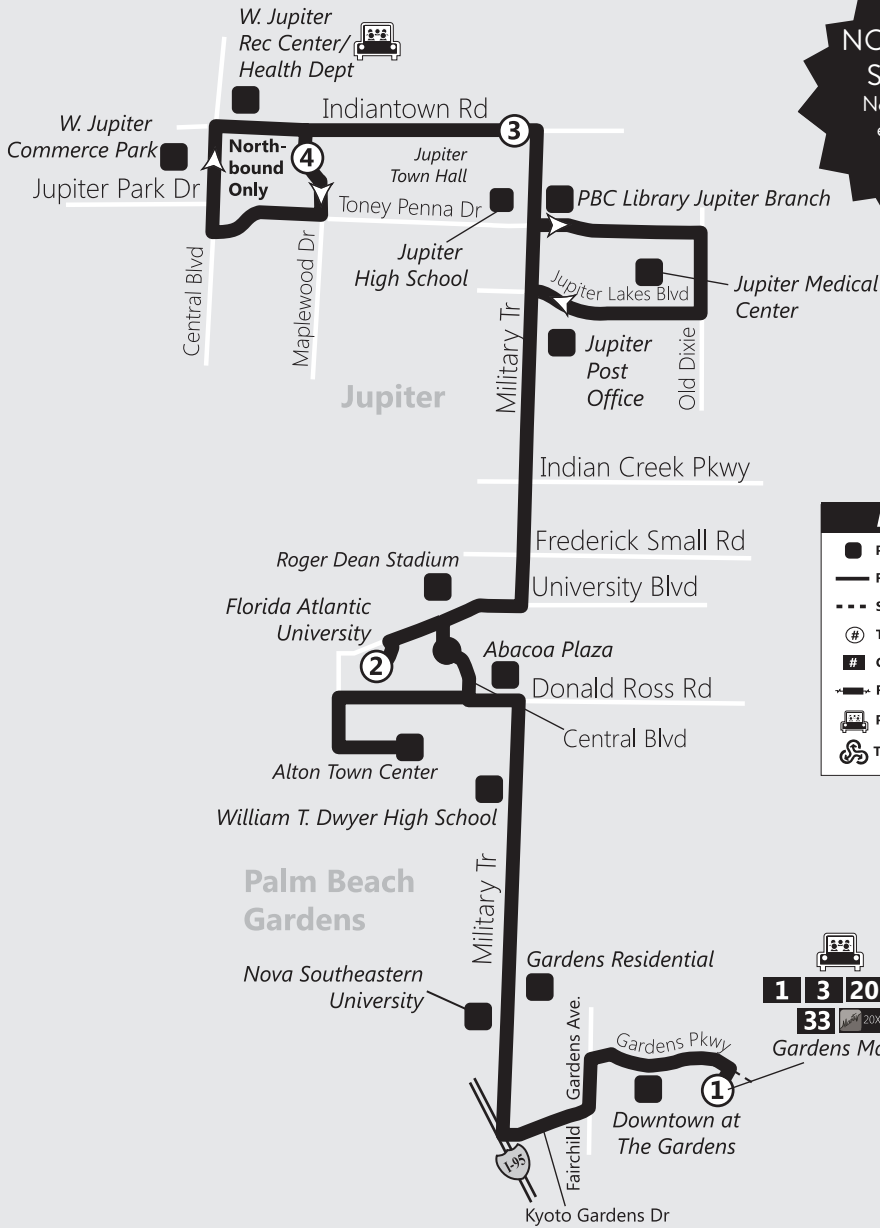

**NORTH COUNTY**

**10**

**ROUTE 10** Ruta 10 / Rout 10  
North County Crosstown

**NO SUNDAY SERVICE**

No hay servicio el domingo/  
Pa gin sevis dimanch

W. Jupiter Commerce Park & Palm Tran Park and Ride	Florida Atlantic University
W. Jupiter Rec Center/Health Dept.	Roger Dean Stadium
Jupiter Town Hall	Abacoa Plaza
Jupiter High School	Dwyer High School
Jupiter Branch Library	Gardens Residential
Jupiter Medical Center	Nova Southeastern University
Post Office	Downtown at the Gardens
	Gardens Mall & Palm Tran Park and Ride

## Route 10 Serves the FAU Jupiter campus

Walk to Downtown Abacoa and Roger  
Dean Stadium!

### Saturday / Sábado / Samdi

<b>4</b> Maplewood & Indiantown <i>Bus Stop #1716</i>	<b>5</b> Indiantown & Military <i>Bus Stop #1723</i>	<b>2</b> FAU Jupiter <i>Bus Stop #1743</i>	<b>1</b> Gardens Mall <i>Bus Stop #37</i>
6:02	6:14	6:30	6:53
6:53	7:05	7:21	7:44
7:53	8:05	8:21	8:44
8:53	9:05	9:21	9:44
9:53	10:05	10:21	10:44
10:53	11:05	11:21	11:44
11:53	<b>12:05</b>	<b>12:21</b>	<b>12:44</b>
<b>12:53</b>	<b>1:05</b>	<b>1:21</b>	<b>1:44</b>
<b>1:53</b>	<b>2:05</b>	<b>2:21</b>	<b>2:44</b>
<b>2:53</b>	<b>3:05</b>	<b>3:21</b>	<b>3:44</b>
<b>3:53</b>	<b>4:05</b>	<b>4:21</b>	<b>4:44</b>
<b>4:53</b>	<b>5:05</b>	<b>5:21</b>	<b>5:44</b>
<b>5:53</b>	<b>6:05</b>	<b>6:21</b>	<b>6:44</b>
<b>6:53</b>	<b>7:05</b>	<b>7:21</b>	<b>7:44</b>

**Take Route 10  
to Abacoa and  
Roger Dean Stadium!**

Spring Season Home to the  
**Miami Marlins**  
and  
**St. Louis Cardinals**

Minor League Home to the  
**Jupiter Hammerheads**  
and  
**Palm Beach Cardinals**