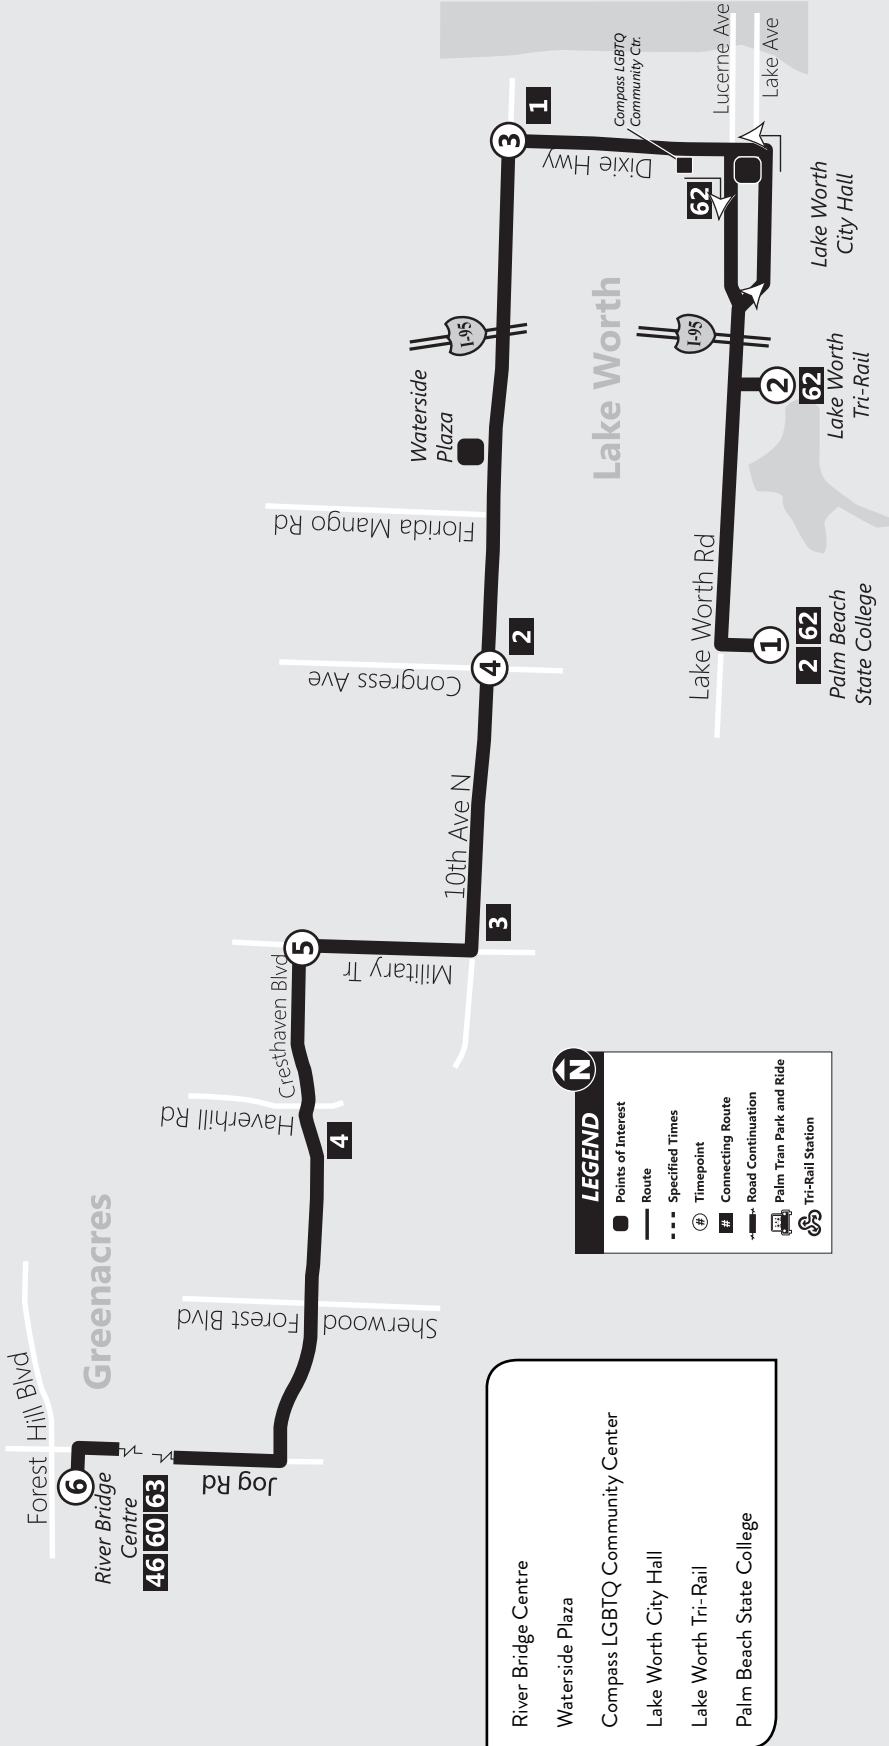

CENTRAL COUNTY

61

ROUTE 61 Ruta 61 / Rout 61

Via Cresthaven and 10th Ave. North - Greenacres to Lake Worth