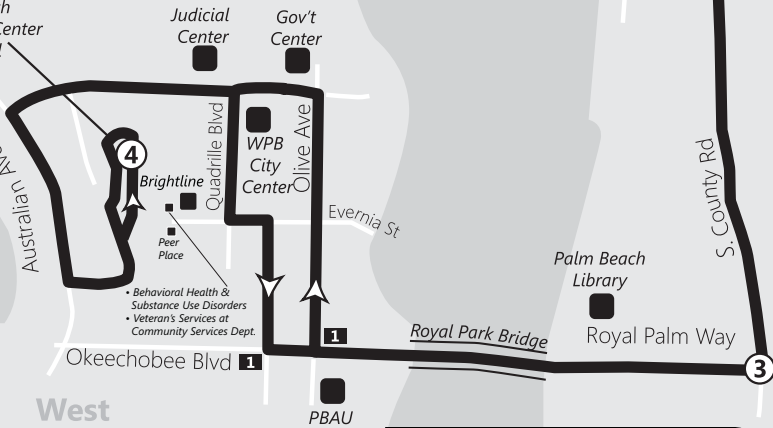

CENTRAL COUNTY

41

ROUTE 41 Ruta 41 / Rout 41

West Palm Beach to Palm Beach Inlet

NO SUNDAY SERVICE

No hay servicio el domingo/
Pa gin sèvis dimanch

1 2 20 31
40 43 44 60

West Palm Beach Intermodal Transit Center & WPB Tri-Rail

West Palm Beach

Palm Beach Inlet

LEGEND

- Points of Interest
- Route
- Specified Times
- Timepoint
- Connecting Route
- Road Continuation
- Palm Tran Park and Ride
- Tri-Rail Station

- Palm Beach Publix
- Post Office
- Palm Beach Library
- Palm Beach Atlantic University
- WPB City Hall
- Gov't Center
- Judicial Center
- WPB Tri-Rail
- WPB Intermodal Transit Center & Palm Tran Park and Ride
- Behavioral Health & Substance Use Disorders/ Veteran's Services at Community Services Dept.
- Peer Place