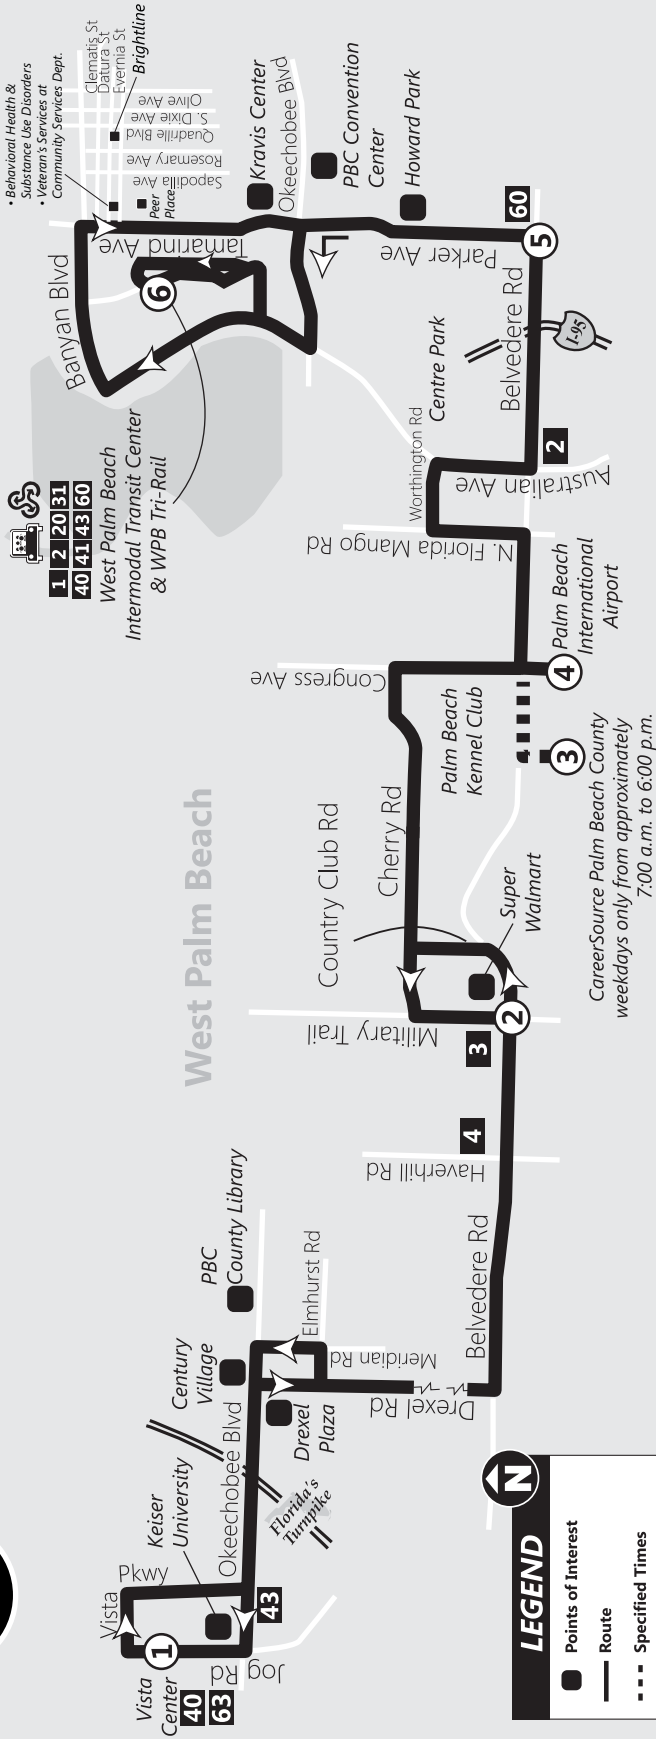

CENTRAL COUNTY

ROUTE 44 Ruta 44 / Rout 44

Via Belvedere Rd. — West Palm Beach Crosstown

44

1 2 20 31
40 41 43 60

West Palm Beach
Intermodal Transit Center
& WPB Tri-Rail

West Palm Beach

CareerSource Palm Beach County
weekdays only from approximately
7:00 a.m. to 6:00 p.m.

LEGEND

- Points of Interest
- Route
- Specified Times
- Timepoint
- Connecting Route
- Road Continuation
- Palm Tran Park and Ride
- Tri-Rail Station

Vista Center & Keiser University	Super Walmart	PBC Convention Center	Behavioral Health & Substance Use Disorders/ Veteran's Services at Community Services Dept.
Drexel Plaza	Palm Beach Kennel Club	Kravis Center	Peer Place
Century Village	PBIA	West Palm Beach Tri-Rail	
PBC Library	Centre Park	WPB Intermodal Transit Center & Park and Ride	
	Howard Park