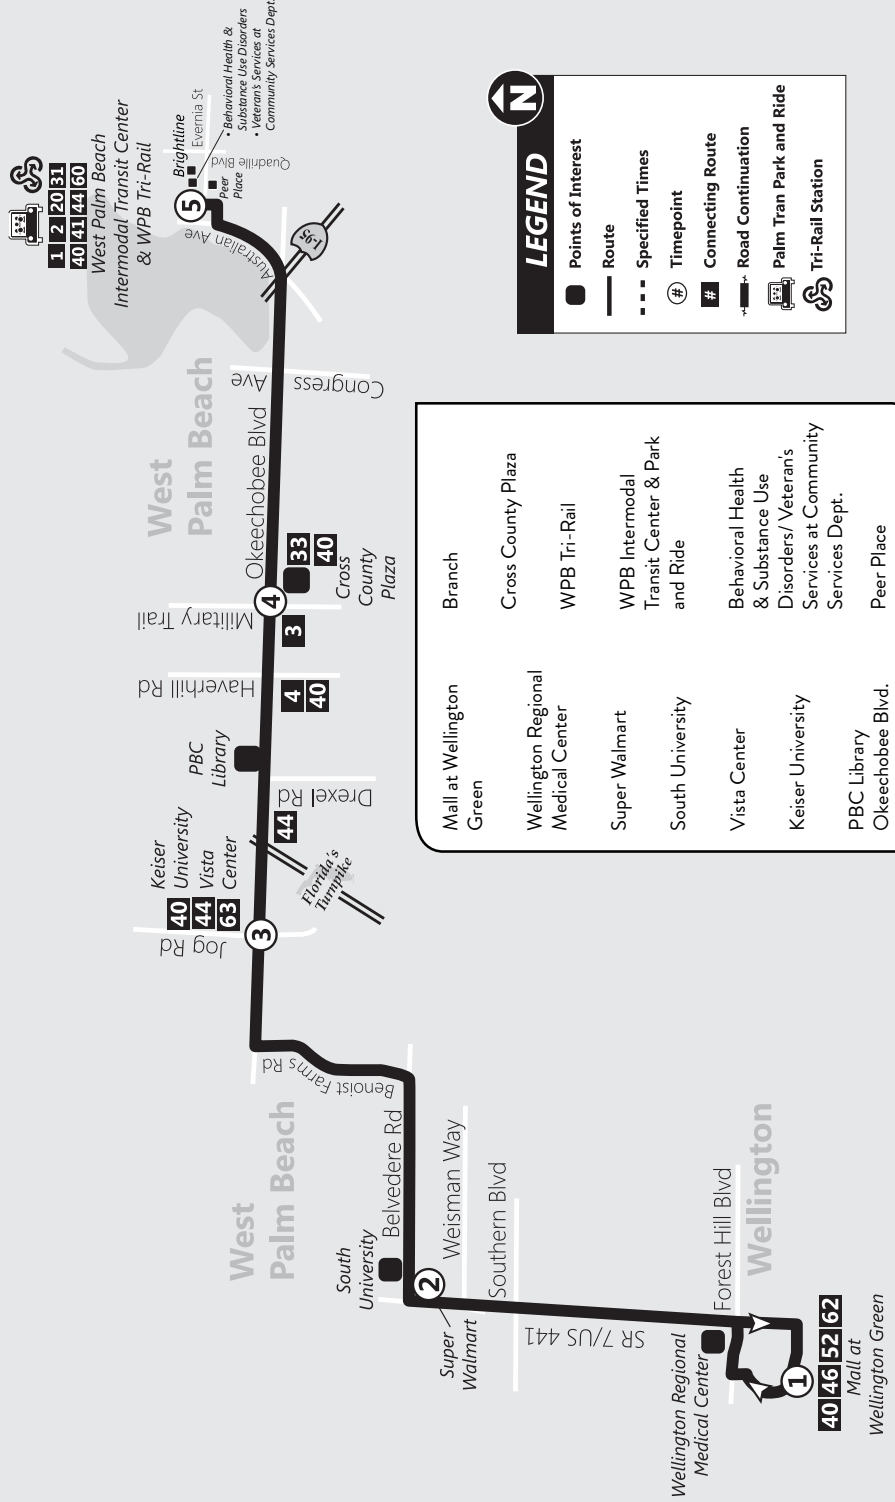

43

ROUTE 43 Ruta 43 / Ruta 43

Via Okeechobee Blvd. — West Palm Beach to Wellington

CENTRAL COUNTY

Mall at Wellington Green	Branch
Wellington Regional Medical Center	Cross County Plaza
Super Walmart	WPB Tri-Rail
South University	WPB Intermodal Transit Center & Park and Ride
Vista Center	Behavioral Health & Substance Use Disorders / Veteran's Services at Community Services Dept.
Keiser University	Peer Plaza
PBC Library	
Okeechobee Blvd.