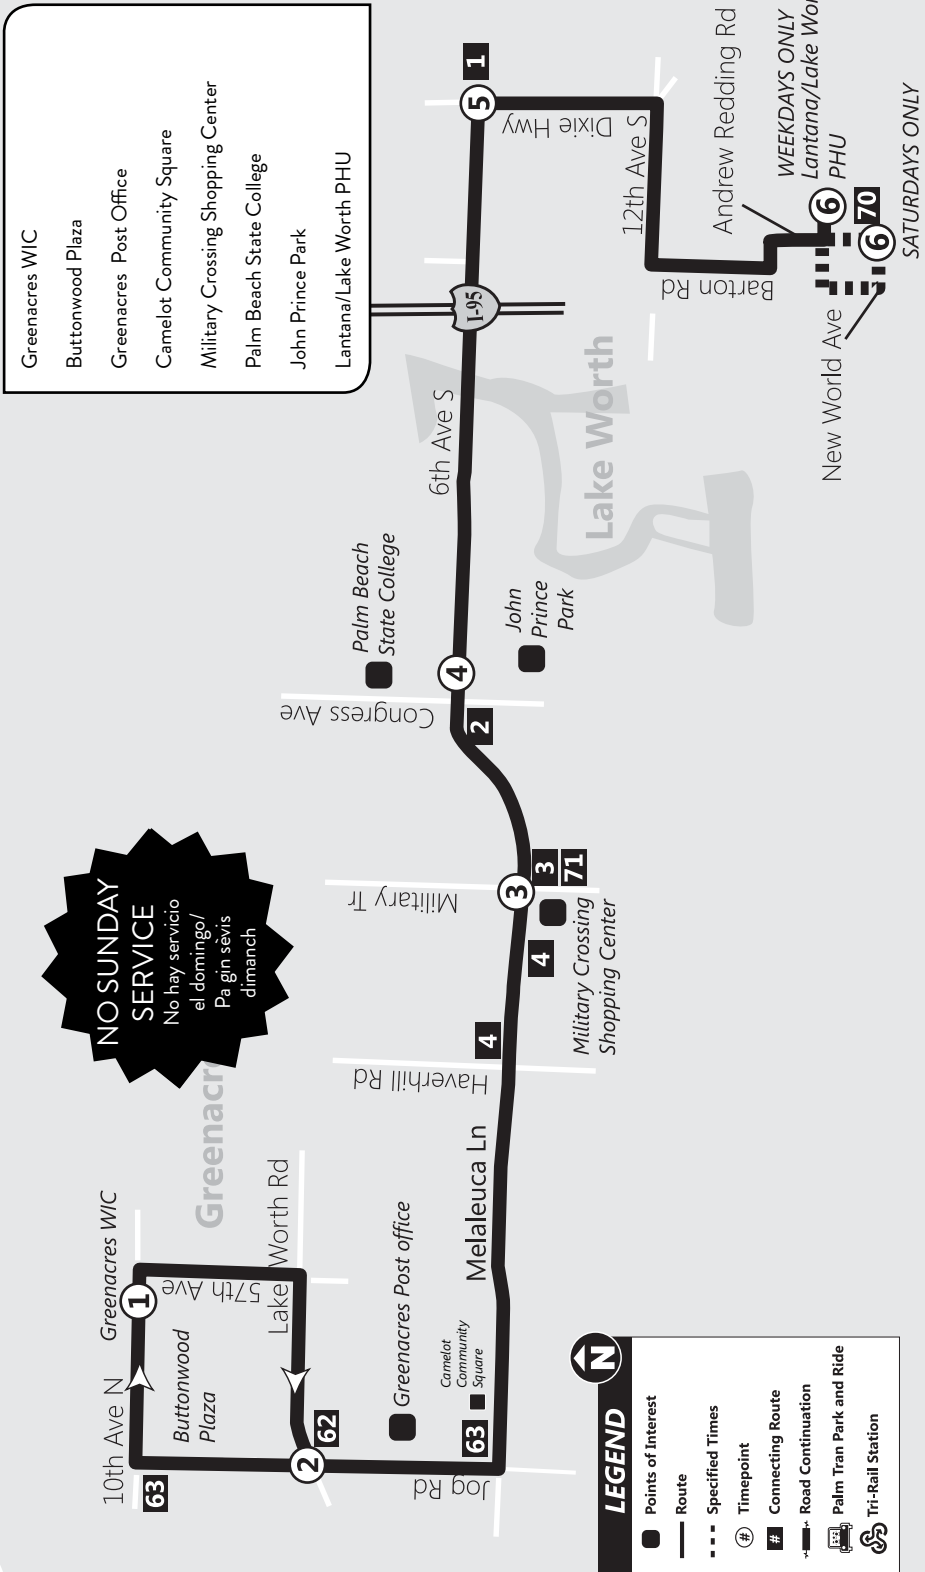

64

ROUTE 64 Ruta 64 / Rout 64

Via Melaleuca Ln./6th Ave. S - Greenacres WIC to Lantana Public Health

CENTRAL COUNTY

NO SUNDAY SERVICE
No hay servicio el domingo / Pa gin sévis dimanch

LEGEND

- Points of Interest
- Route
- - - Specified Times
- # Timepoint
- # Connecting Route
- ⋯ Road Continuation
- 🚗 Palm Tran Park and Ride
- 🚂 Tri-Rail Station

- Greenacres WIC
- Buttonwood Plaza
- Greenacres Post Office
- Camelot Community Square
- Military Crossing Shopping Center
- Palm Beach State College
- John Prince Park
- Lantana/Lake Worth PHU

WEEKDAYS ONLY
Lantana/Lake Worth PHU

SATURDAYS ONLY