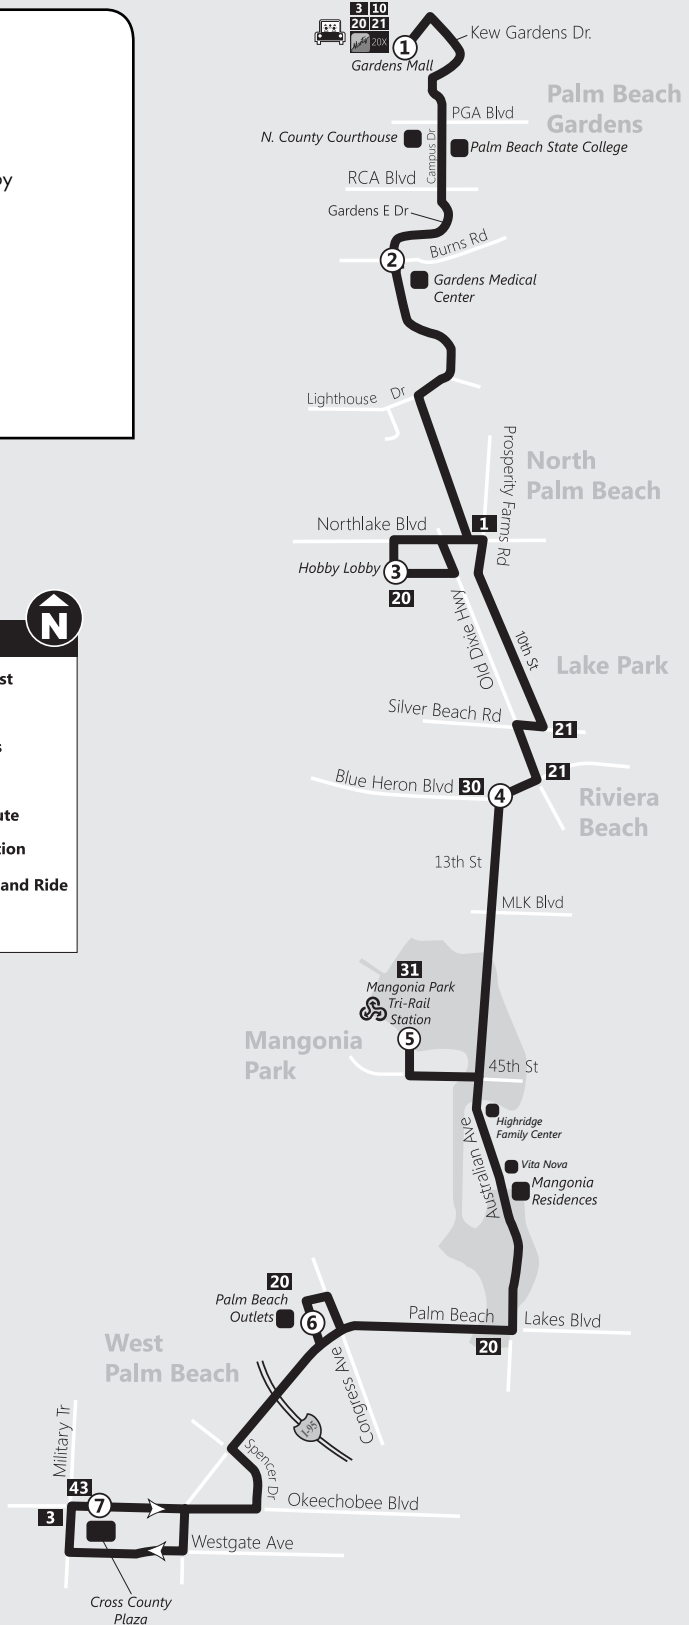

NORTH COUNTY

33

ROUTE 33 Ruta 33/ Rout 33

Via Gardens Dr., Australian Ave. and Palm Beach Lakes Blvd. —
Gardens Mall to Cross County Plaza

- Gardens Mall
- Palm Beach State College
- Gardens Medical Center
- Northlake Blvd Hobby Lobby
- Mangonia Park Tri-Rail
- Highridge Family Center
- Mangonia Residences
- Palm Beach Outlets
- Cross County Plaza

LEGEND

- Points of Interest
- Route
- Specified Times
- Timepoint
- Connecting Route
- Road Continuation
- Palm Tran Park and Ride
- Tri-Rail Station