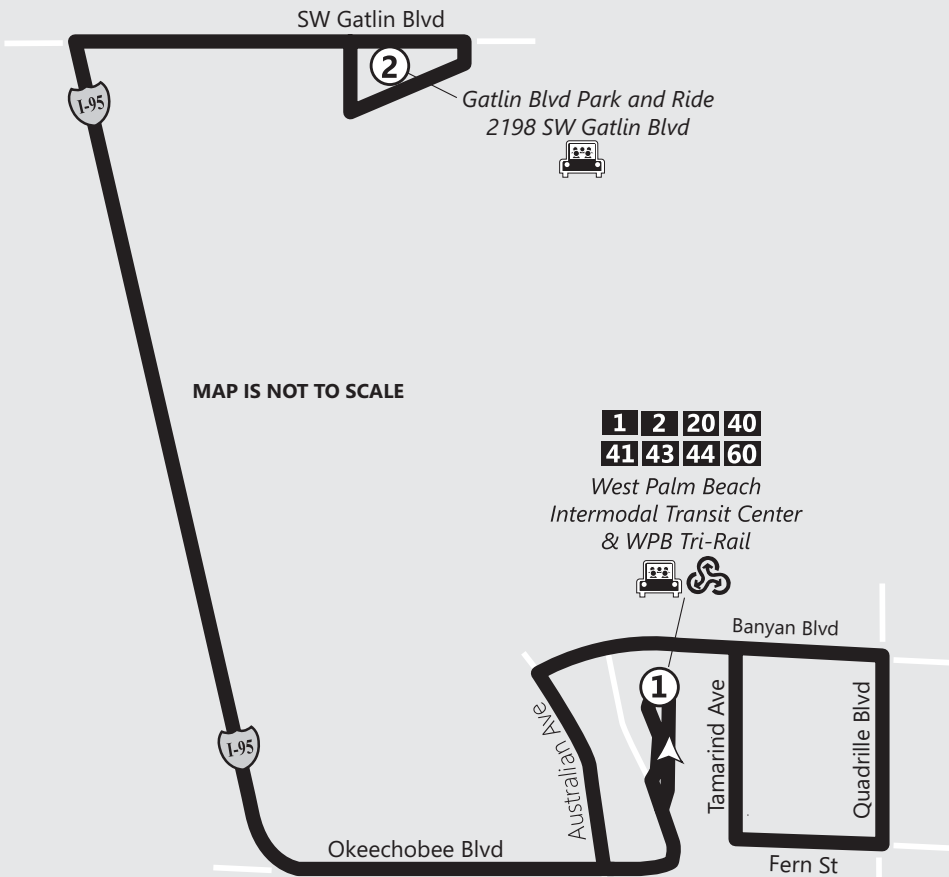

Port St. Lucie

West Palm Beach

Scan to learn more about the upcoming PSLX route.