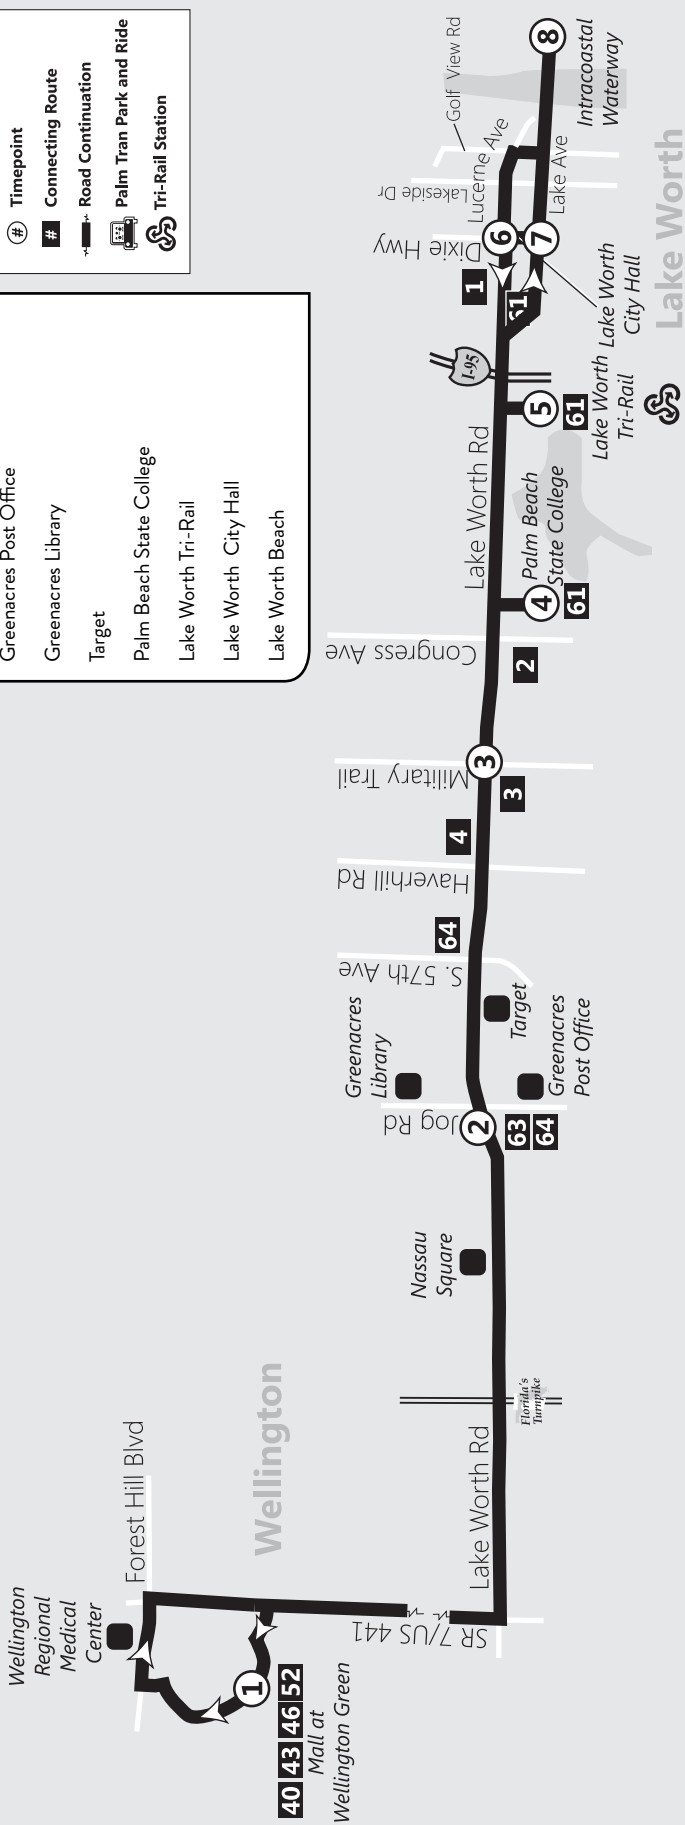

Lake Worth

Route 62 Eastbound Este / Lès

P.M. times are shown in **bold**/Los horarios de P.M. se muestran en **negrilla**/Lè nan apre midi yo prezante an **fonse**

Weekday / Semana / Lasemèn

1 Mall at Wellington Green Bus Stop #3742	2 Lake Worth & Jog Bus Stop #1493	3 Lake Worth & Military Bus Stop #5944	4 Palm Beach State Lake Worth Bus Stop #5905	5 Lake Worth Tri-Rail Bus Stop #5969	6 Lucerne & Dixie Bus Stop #5355	7 Lake & Dixie Bus Stop #5364	8 Lake Worth Beach Bus Stop #5962
5:40	5:57	6:07	6:17	6:23		6:27	6:32
6:00	6:17	6:27	6:37	6:43		6:47	6:52
6:20	6:37	6:47	6:57	7:03		7:07	7:12
6:40	7:00	7:10	7:20	7:26		7:30	7:38
7:00	7:20	7:30	7:40	7:46		7:50	7:58
7:20	7:40	7:50	8:00	8:06		8:10	8:18
7:40	8:00	8:10	8:20	8:26		8:30	8:38
8:00	8:20	8:30	8:40	8:46		8:50	8:58
8:20	8:40	8:50	9:00	9:06		9:10	9:18
8:40	9:00	9:10	9:20	9:26		9:30	9:38
9:00	9:20	9:30	9:40	9:46		9:50	9:58
9:20	9:40	9:50	10:00	10:06		10:10	10:18
9:40	9:58	10:08	10:18	10:24		10:27	10:35
10:00	10:18	10:28	10:38	10:44		10:47	10:55
10:20	10:38	10:48	10:58	11:04		11:07	11:15
10:40	10:58	11:08	11:18	11:24		11:27	11:35
11:00	11:18	11:28	11:38	11:44		11:47	11:55
11:20	11:38	11:48	11:58	12:04		12:07	12:15
11:40	11:58	12:08	12:18	12:24		12:27	12:35
12:00	12:18	12:28	12:38	12:44		12:47	12:55
12:20	12:38	12:48	12:58	1:04		1:07	1:15
12:40	12:58	1:08	1:18	1:24		1:27	1:35
1:00	1:18	1:28	1:38	1:44		1:47	1:55
1:20	1:38	1:48	1:58	2:04		2:07	2:15
1:40	1:58	2:08	2:18	2:24		2:27	2:35
2:00	2:22	2:34	2:44	2:50		2:54	3:02
2:20	2:42	2:54	3:04	3:10		3:14	3:22
2:40	3:02	3:14	3:24	3:30		3:34	3:42
3:00	3:22	3:34	3:44	3:50		3:54	4:02
3:20	3:42	3:54	4:04	4:10		4:14	4:22
3:40	4:02	4:14	4:24	4:30		4:34	4:42
4:00	4:22	4:34	4:44	4:50		4:54	5:02
4:20	4:42	4:54	5:04	5:10		5:14	5:22
4:40	5:02	5:14	5:24	5:30		5:34	5:42
5:00	5:22	5:34	5:44	5:50		5:54	6:02
5:20	5:42	5:54	6:04	6:10		6:14	6:22
5:40	6:02	6:14	6:24	6:30		6:34	6:42
6:00	6:22	6:34	6:44	6:50		6:54	7:02
6:30	6:48	6:58	7:06	7:11		7:14	7:22
7:00	7:18	7:28	7:36	7:41		7:44	7:52
7:30	7:48	7:58	8:06	8:11		8:14	8:22
8:00	8:18	8:28	8:36	8:41		8:44	8:52
8:30	8:48	8:58	9:06	9:11	9:16		
9:00	9:18	9:28	9:36	9:41	9:46		
9:25	9:43	9:53	10:01	10:06	10:11		