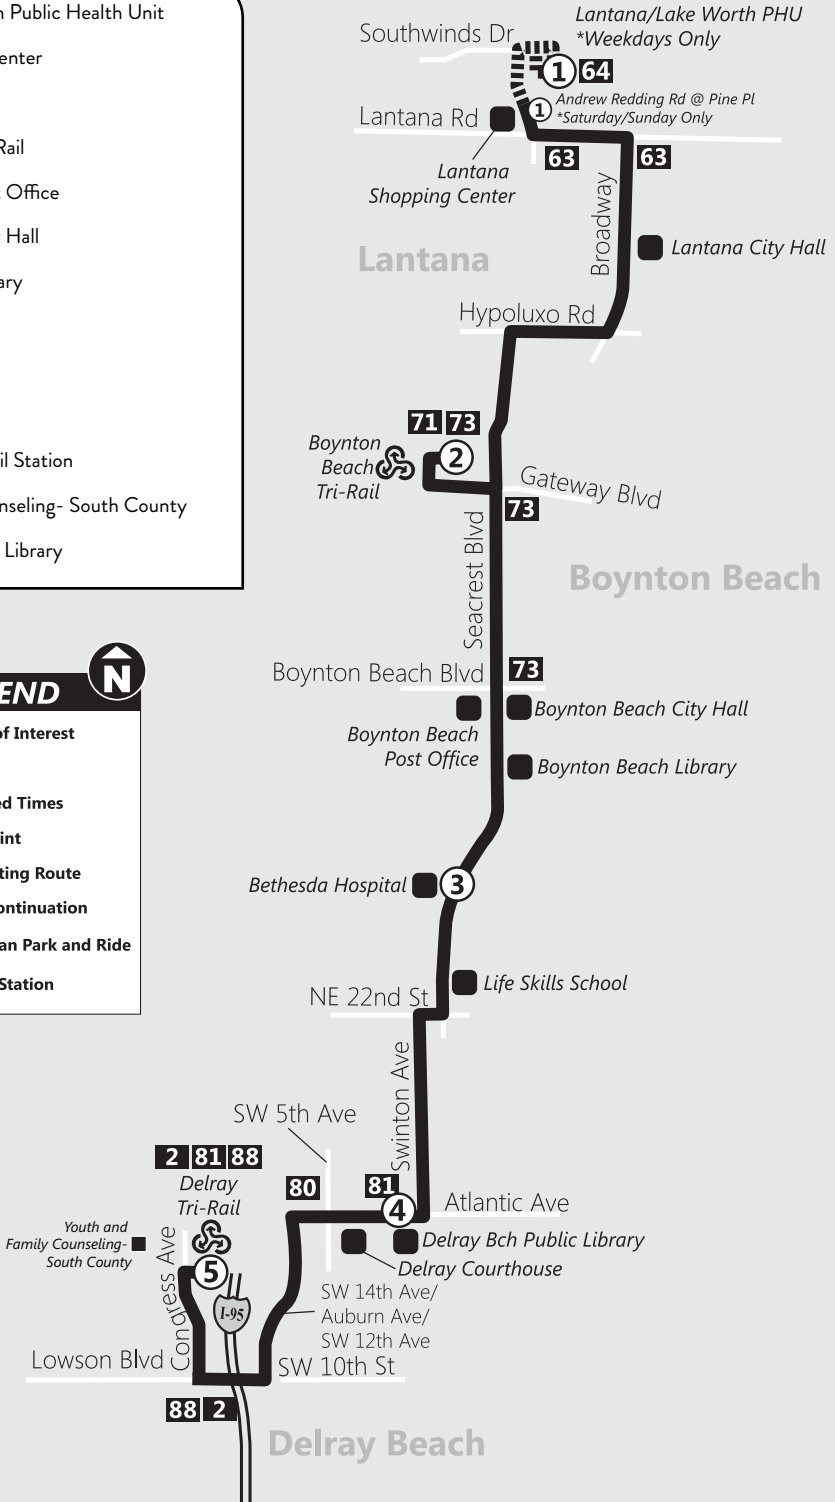

SOUTH COUNTY

70

ROUTE 70 Ruta 70 / Rout 70

Via Seacrest Blvd.—Lantana Rd. to Delray Beach Tri-Rail

- Lantana/ Lake Worth Public Health Unit
- Lantana Shopping Center
- Lantana City Hall
- Boynton Beach Tri-Rail
- Boynton Beach Post Office
- Boynton Beach City Hall
- Boynton Beach Library
- Bethesda Hospital
- Life Skills School
- Delray Courthouse
- Delray Beach Tri-Rail Station
- Youth & Family Counseling- South County
- Delray Beach Public Library

LEGEND

- Points of Interest
- Route
- Specified Times
- Timepoint
- Connecting Route
- Road Continuation
- Palm Tran Park and Ride
- Tri-Rail Station