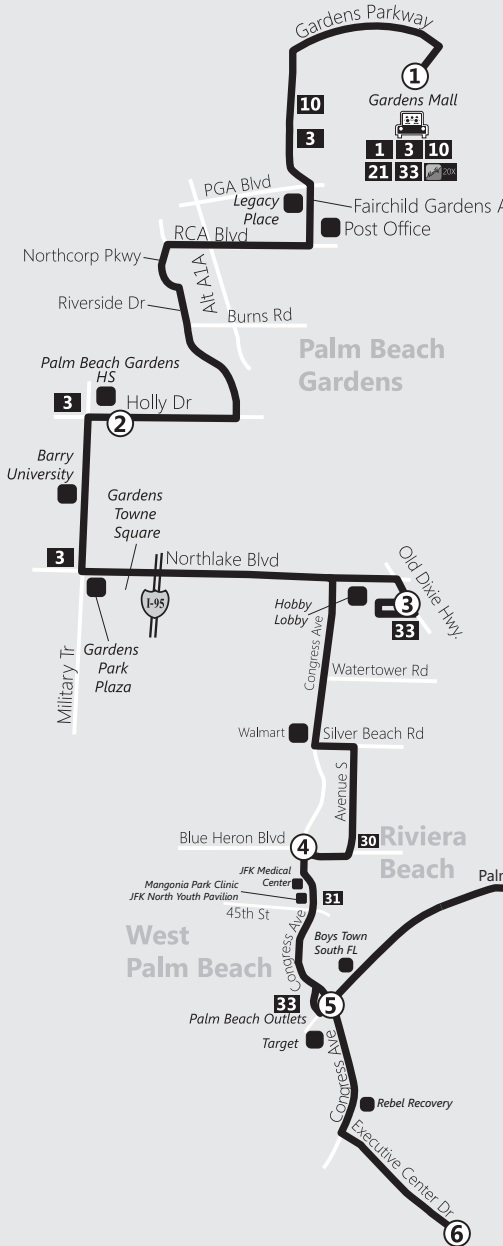

NORTH COUNTY

20

ROUTE 20 Ruta 20 / Rout 20

Via Northlake Blvd & Congress Ave. – Gardens Mall to WPB

Hobby Lobby	Boys Town South Florida
Walmart	WPB Intermodal Transit & Center & Park and Ride
Palm Beach Outlets	Behavioral Health & Substance Use Disorders/ Veteran's Services at Community Services Dept.
Target	Peer Place
Home Depot	Rebel Recovery
JFK Medical Center	
Mangonia Park Clinic JFK North Youth Pavilion	

LEGEND

- Points of Interest
- Route
- Specified Times
- Timepoint
- Connecting Route
- Road Continuation
- Palm Tran Park and Ride
- Tri-Rail Station

- Behavioral Health & Substance Use Disorders
- Veteran's Services at Community Services Dept.
- Peer Place

1
2
31
40
41
43
44
60

West Palm Beach Intermodal Transit Center & WPB Tri-Rail