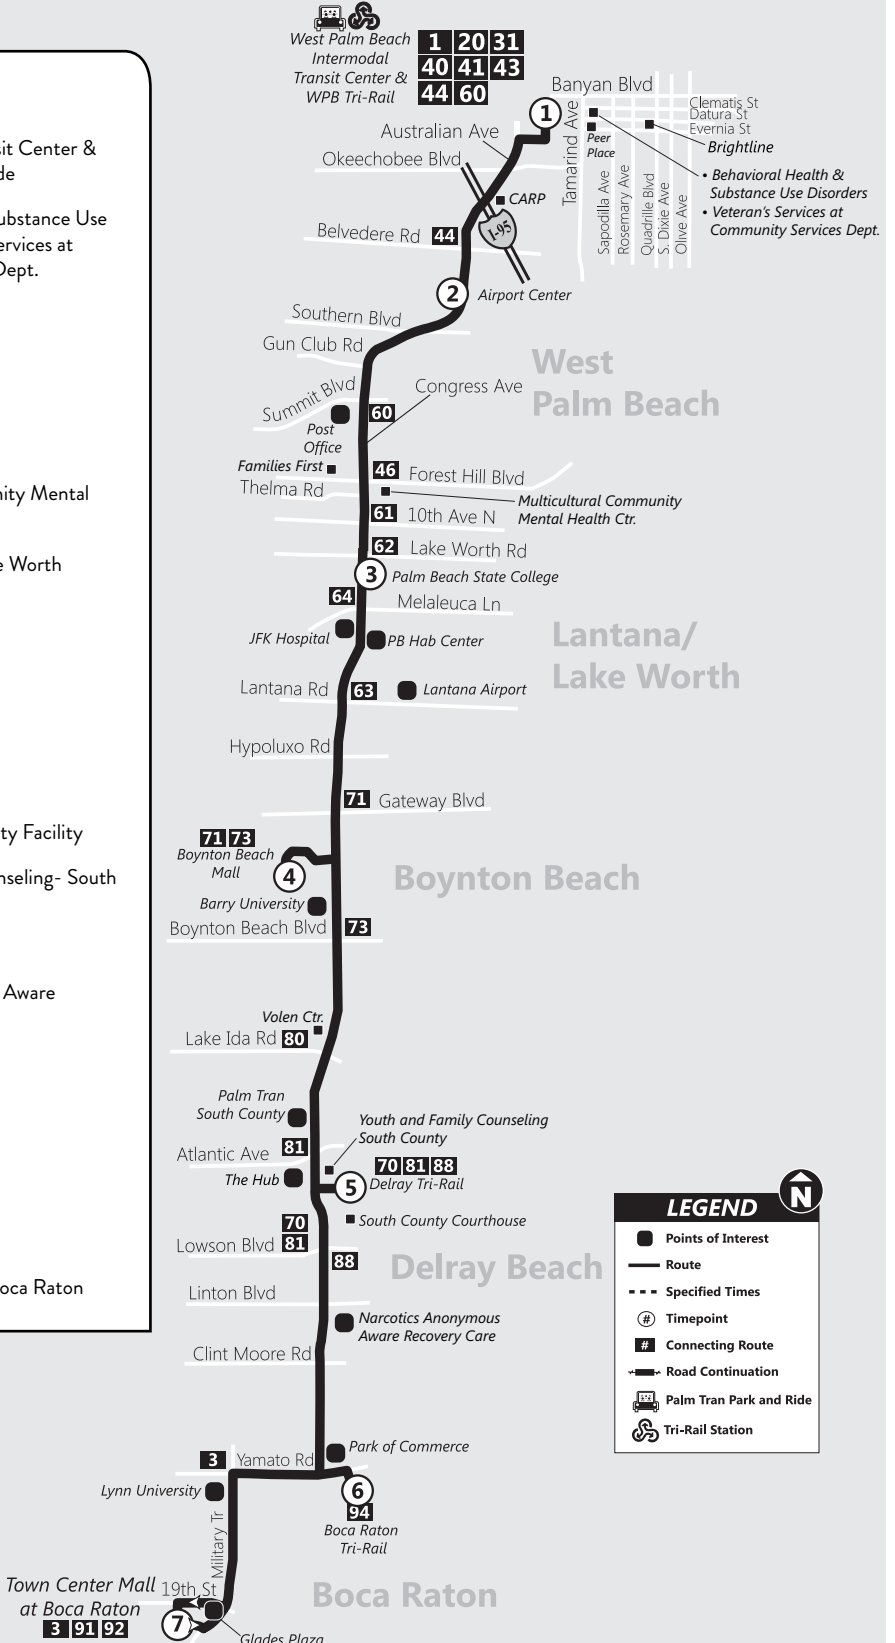

MAIN CORRIDOR

2

ROUTE 2 Ruta 2 / Rout 2

Via Congress Ave. — West Palm Beach To Boca Raton

WPB Tri-Rail

WPB Intermodal Transit Center & Palm Tran Park and Ride

Behavioral Health & Substance Use Disorders/ Veteran's Services at Community Services Dept.

Peer Place

Airport Center

Summit Post Office

Families First

Multicultural Community Mental Health Center

Palm Beach State Lake Worth

JFK Hospital

PB Hab Center

Lantana Airport

Boynton Beach Mall

Barry University

Palm Tran South County Facility

Youth and Family Counseling- South County

Delray Tri-Rail

Narcotics Anonymous Aware Recovery Care

S. County Courthouse

Park of Commerce

Boca Raton Tri-Rail

Lynn University

Glades Plaza

Town Center Mall at Boca Raton

LEGEND

- Points of Interest
- Route
- Specified Times
- Timepoint
- Connecting Route
- Road Continuation
- Palm Tran Park and Ride
- Tri-Rail Station