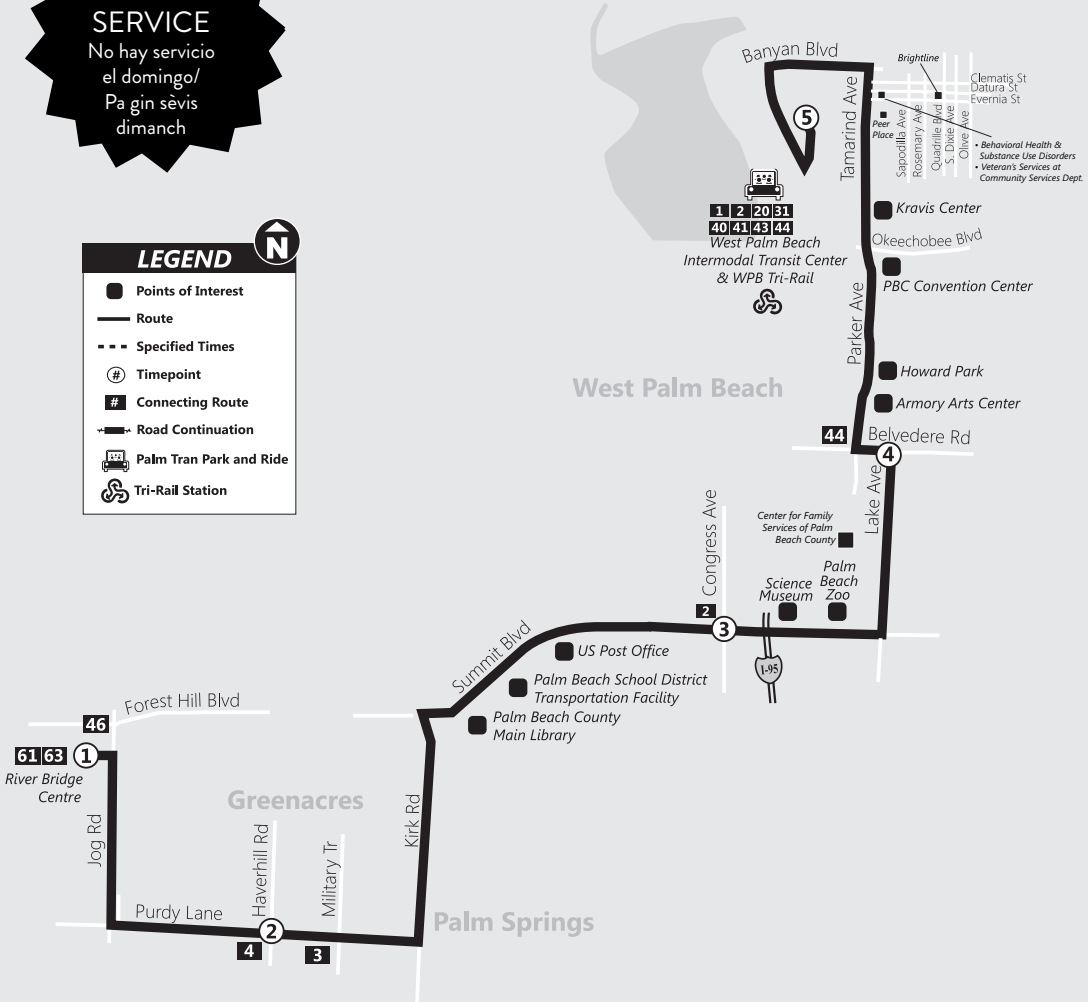

CENTRAL COUNTY

60

ROUTE 60 Ruta 60 / Rout 60

Via Parker Ave., Summit Blvd., Kirk Rd. and Purdy Ln. - WPB to River Bridge Centre

NO SUNDAY SERVICE

No hay servicio el domingo/
Pa gin sevis dimanch

LEGEND

- Points of Interest
- Route
- Specified Times
- Timepoint
- Connecting Route
- Road Continuation
- Palm Tran Park and Ride
- Tri-Rail Station

River Bridge Centre	PBC Convention Center
Palm Beach County Main Library	Kravis Center
Palm Beach School District Transportation Facility	WPB Tri-Rail
US Post Office	WPB Intermodal Transit Center & Park and Ride
Science Museum	Behavioral Health & Substance Use Disorders
Palm Beach Zoo	Veteran's Services at Community Services Dept.
Center for Family Services of Palm Beach County	Peer Place
Armory Arts Center	
Howard Park