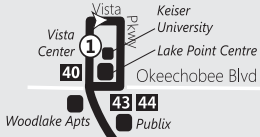

CENTRAL COUNTY

63

ROUTE 63 Ruta 63 / Rout 63

Via Lantana Rd. and Jog Rd. - Lantana to Vista Center

Vista Center	Island Shores
Keiser University	Buttonwood Plaza
Lake Point Centre	Greenacres Plaza
River Bridge Centre	Greenacres Post Office
Woodlake Apartments	Greenacres Library
Walmart	Camelot Community Care
Trafalgar Square	Lantana Airport
Pine Ridge Condos North	

LEGEND

- Points of Interest
- Route
- Specified Times
- Timepoint
- Connecting Route
- Road Continuation
- Palm Tran Park and Ride
- Tri-Rail Station