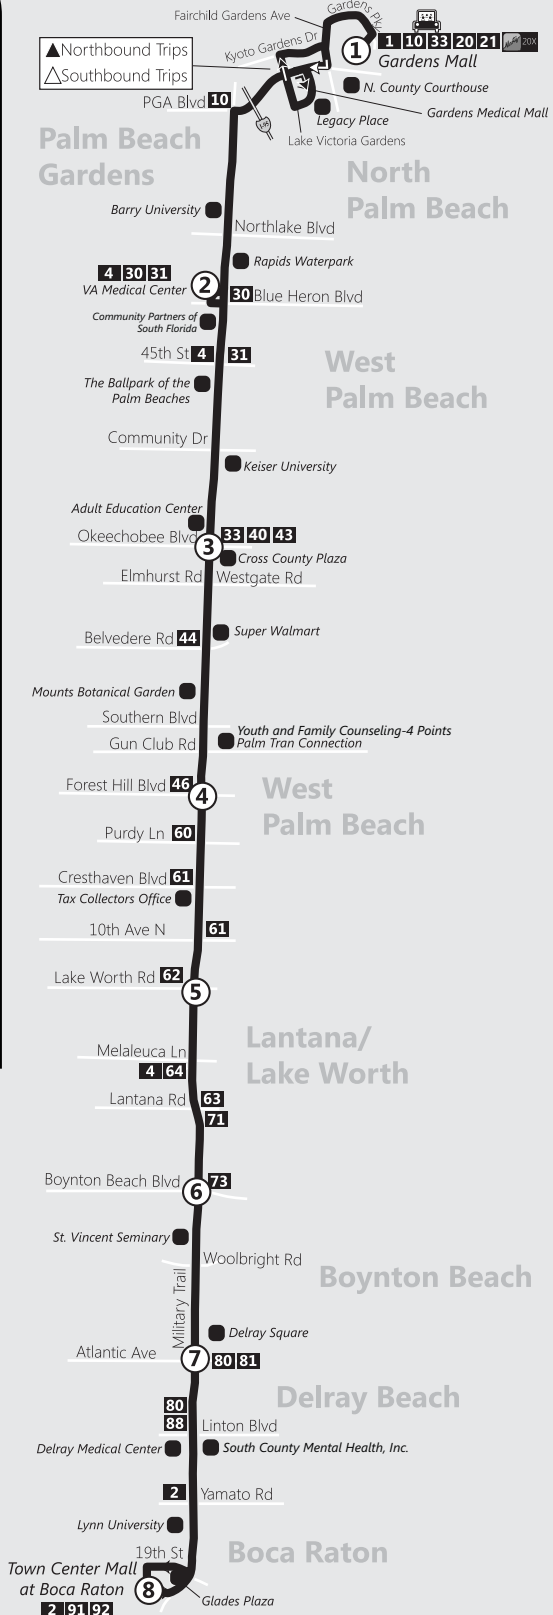

MAIN CORRIDOR

3

ROUTE 3 Ruta 3 / Rout 3

Via Military Trail – Palm Beach Gardens To Boca Raton

- Gardens Mall & Palm Tran Park and Ride
- Gardens Medical Mall
- North County Courthouse
- Barry University
- VA Medical Center
- Community Partners of South Florida
- The Ballpark of the Palm Beaches
- Rapids Water Park
- Keiser University
- Adult Education Ctr.
- Cross County Plaza
- Super Walmart
- Mounts Botanical Garden
- Youth And Family Counseling-4 Points
- Palm Tran Connection
- St. Vincent Seminary
- Delray Square
- Delray Medical Center
- South County Mental Health, Inc.
- Lynn University
- Glades Plaza
- Town Center Mall at Boca Raton

LEGEND

- Points of Interest
- Route
- Specified Times
- Timepoint
- Connecting Route
- Road Continuation
- Palm Tran Park and Ride
- Tri-Rail Station