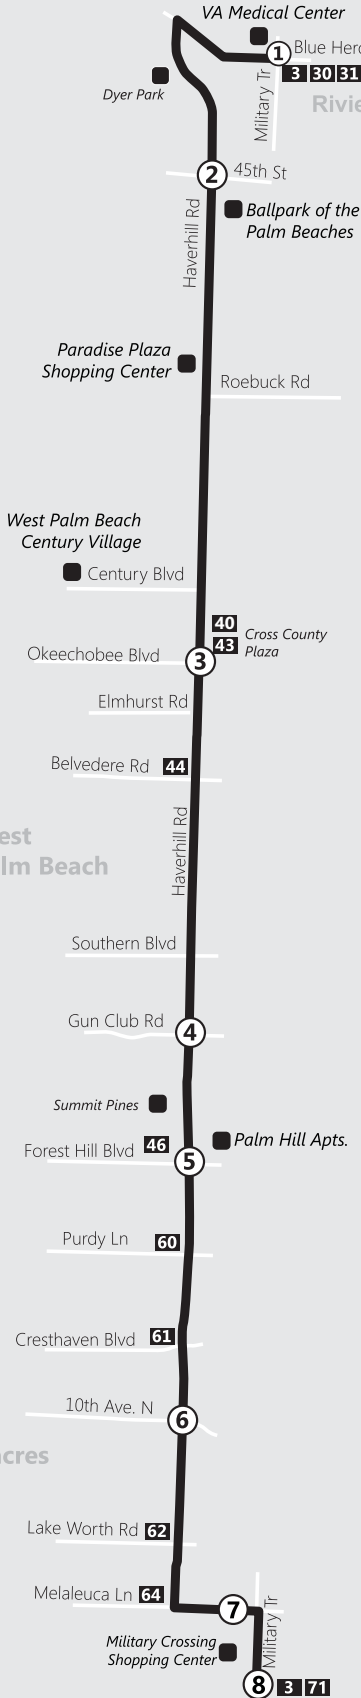

MAIN CORRIDOR

4

ROUTE 4 Ruta 4 / Rout 4

Via Haverhill Rd. — West Palm Beach to VA Medical Center

- VA Medical Center
- The Ballpark of the Palm Beaches
- Paradise Plaza Shopping Center
- West Palm Beach Century Village
- Cross County Plaza
- Summit Pines
- Palm Hill Apartments
- Military Crossing Shopping Center

LEGEND

- Points of Interest
- Route
- Specified Times
- # Timepoint
- # Connecting Route
- Road Continuation
- Palm Tran Park and Ride
- Tri-Rail Station