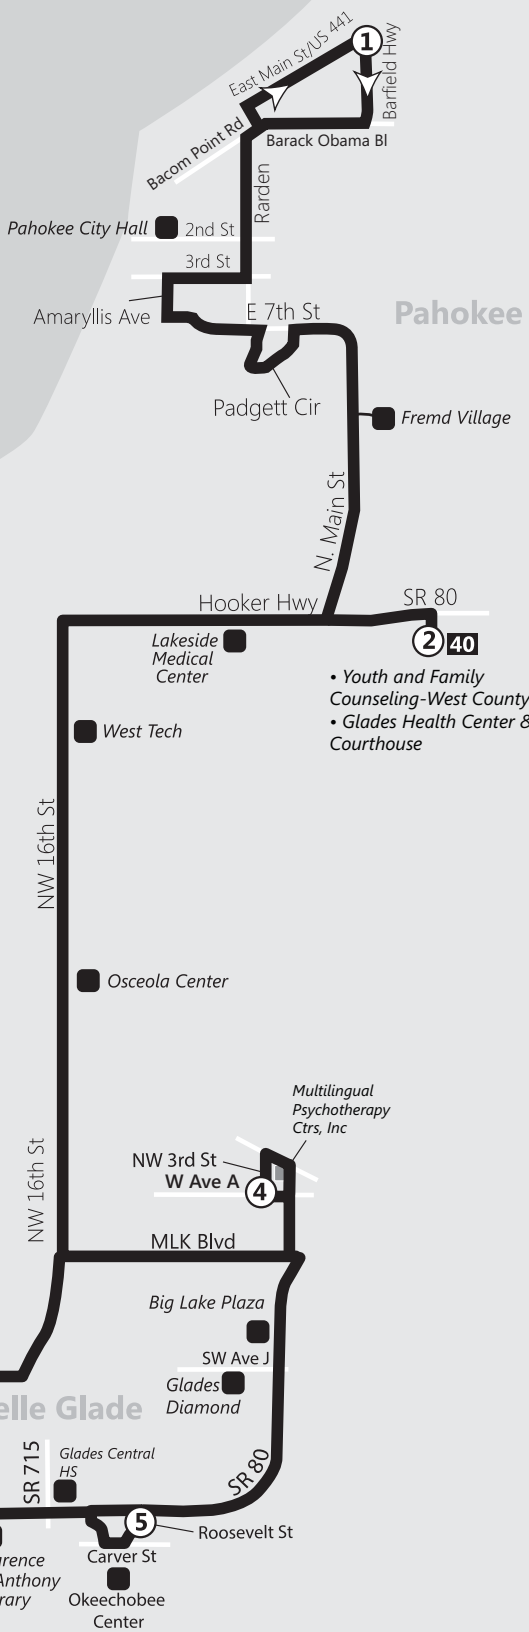

CENTRAL COUNTY

47

ROUTE 47 Ruta 47 / Rout 47
Via SR 15 – South Bay to Canal Point

- Pahokee City Hall
- Eisenhower Dr
- Padgett Circle
- Fremd Village
- Youth and Family Counseling-West County
- Glades Health Center & Courthouse
- Lakeside Medical Center
- Multilingual Psychotherapy Centers, Inc.
- Glades Diamond
- Clarence E. Anthony Library
- Okeechobee Center

LEGEND

- Points of Interest
- Route
- Specified Times
- Timepoint
- Connecting Route
- Road Continuation
- Palm Tran Park and Ride
- Tri-Rail Station