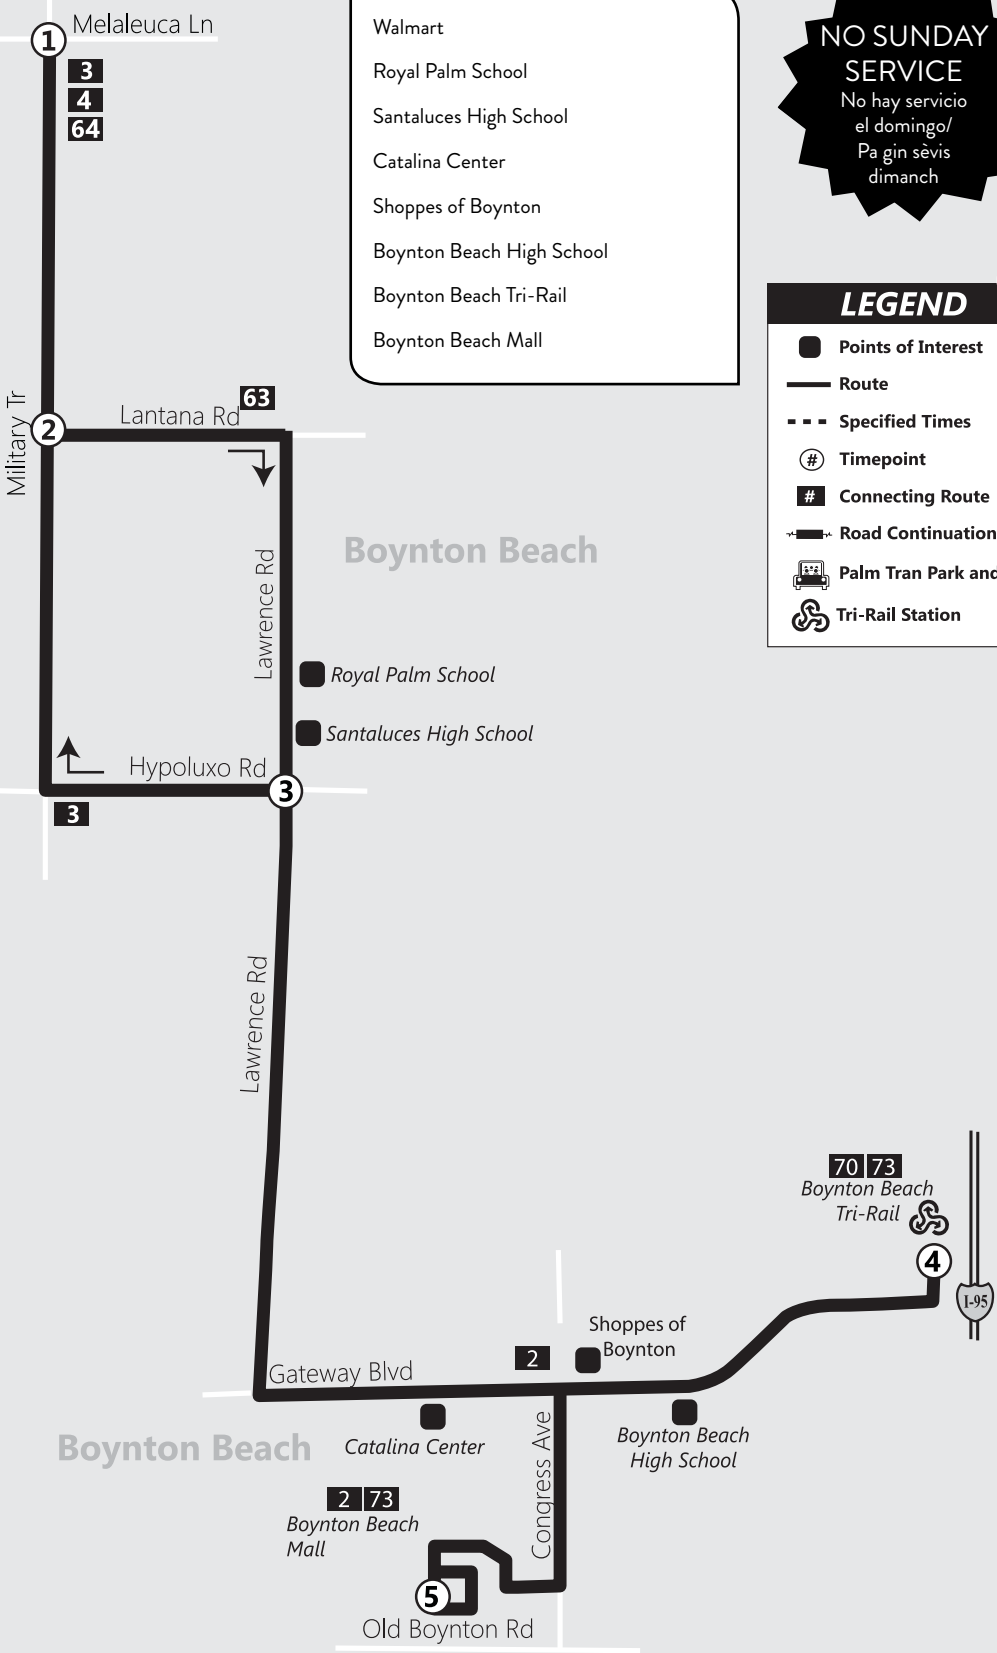

SOUTH COUNTY

71

ROUTE 71 Ruta 71 / Rout 71

Via Lawrence Rd. – Boynton Beach Crosstown

NO SUNDAY SERVICE
No hay servicio el domingo/
Pa gin sevis dimanch

- Walmart
- Royal Palm School
- Santaluces High School
- Catalina Center
- Shoppes of Boynton
- Boynton Beach High School
- Boynton Beach Tri-Rail
- Boynton Beach Mall

LEGEND

- Points of Interest
- Route
- Specified Times
- Timepoint
- Connecting Route
- Road Continuation
- Palm Tran Park and Ride
- Tri-Rail Station