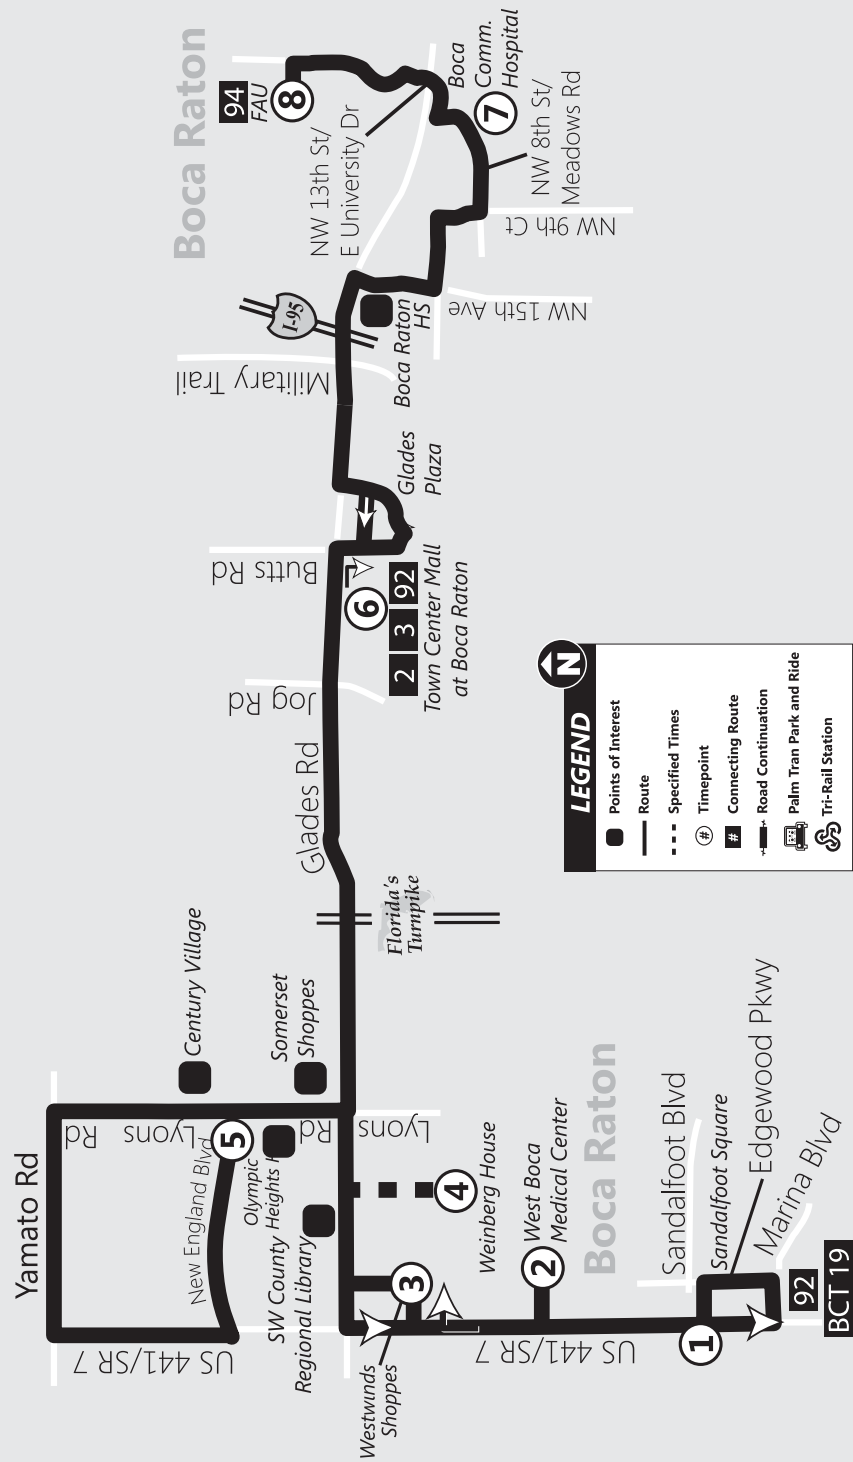

SOUTH COUNTY

91

ROUTE 91 Ruta 91 / Route 91

Via Glades Rd. - Sandalfoot Square to Florida Atlantic University

LEGEND

- Points of Interest
- Route
- - - Specified Times
- Ⓜ Timepoint
- Ⓝ Connecting Route
- ⚡ Road Continuation
- 🚎 Palm Tran Park and Ride
- 🚆 Tri-Rail Station

- Sandalfoot Square
- West Boca Medical Center
- Westwinds Shoppes
- SW County Regional Library
- Olympic Heights HS
- Century Village
- Somerset Shoppes
- Town Center Mall
- Glades Plaza
- Boca High School
- Boca Community Hospital
- FAU