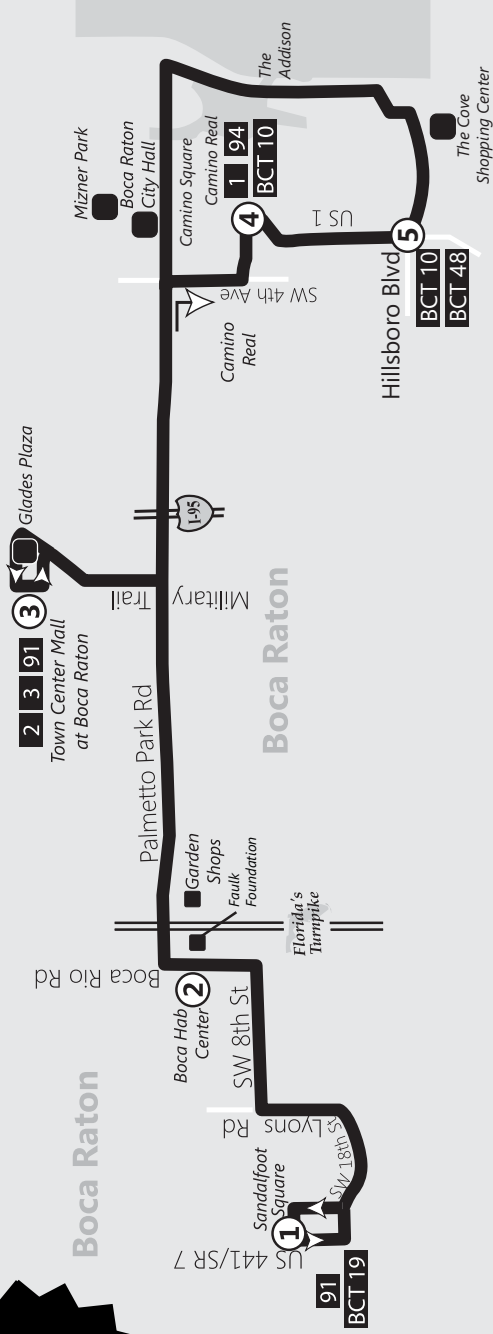

SOUTH COUNTY

ROUTE 92 Ruta 92 / Rout 92

Via Palmetto Park Rd. — Boca Raton Crosstown

92

NO SUNDAY SERVICE

No hay servicio el domingo/
Pa gin sevis dimanch

- Sandalfoot Plaza/Square
- Boca Hab Center
- Faulk Foundation
- Garden Shops at Boca
- Town Center Mall
- Glades Plaza
- Boca Raton City Hall
- Camino Square
- The Addison
- Mizner Park
- The Cove Shopping Center

LEGEND

- Points of Interest
- Route
- - - Specified Times
- ⊕ Timepoint
- # Connecting Route
- ⋯ Road Continuation
- 🚗 Palm Tran Park and Ride
- 🚆 Tri-Rail Station

In partnership with Uber and local taxi services, Palm Tran is excited to offer an innovative pilot program to help link you to Palm Tran's fixed-route and improve accessibility to destinations served by routes 21, 52, and segments of 92.

COMING SOON!