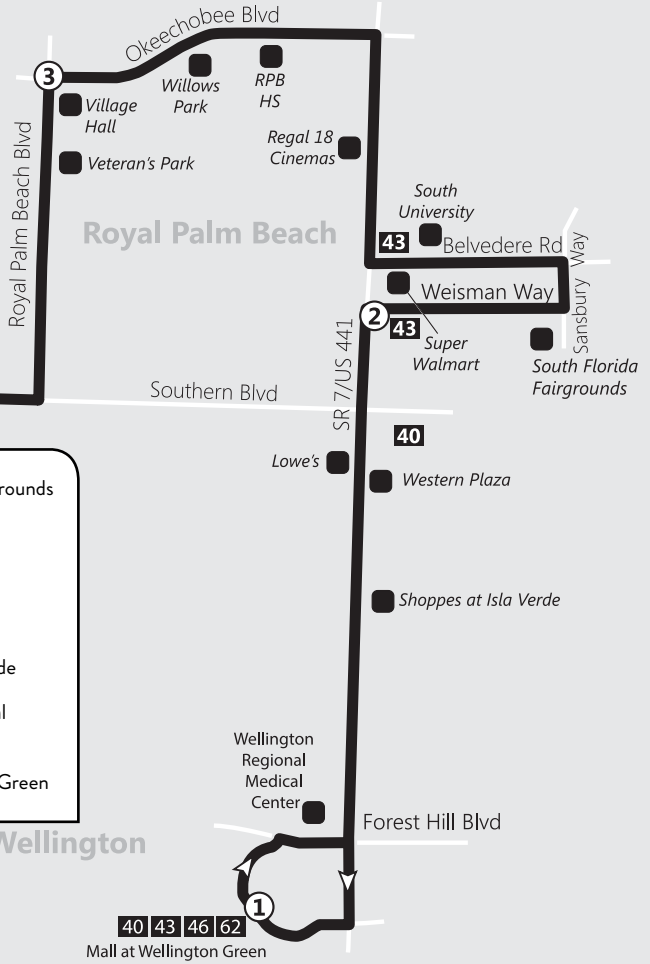

CENTRAL COUNTY

52

ROUTE 52 Ruta 52 / Rout 52

Via Okeechobee Blvd./SR-7 Royal Palm Beach Crosstown

NO SUNDAY SERVICE

No hay servicio el domingo/
Pa gin sèvis dimanch

PBSC Loxahatchee Groves

5 40

Palms West Hospital

4 40

PBSC Loxahatchee Groves	South Florida Fairgrounds
Palms West Hospital	Super Walmart
Veterans Park	Lowe's
Village Hall	Western Plaza
Royal Palm Beach HS	Shoppes at Isla Verde
Regal 18 Cinemas	Wellington Regional Medical Center
South University	Mall at Wellington Green

LEGEND

- Points of Interest
- Route
- Specified Times
- Timepoint
- Connecting Route
- Road Continuation
- Palm Tran Park and Ride
- Tri-Rail Station